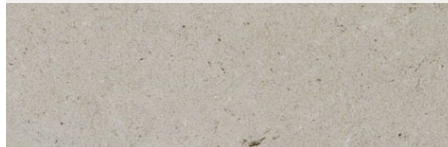

BUFFET STATION QUARTZ OPTIONS

(as of June 2019)

Quartz

View larger size images and other available quartz options at Wilsonart.com.

Quartz options subject to change.

Colors are representative only.

Chillkat Q1013

Manhattan Q1016

Vesuvius Q1017

Lazio Q1018

Lyra Q2001

Aurora Q2003

Versailles Q2007

Kolams Q4009

Via Augusta Q4024