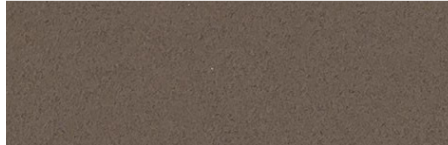

BUFFET STATION QUARTZ OPTIONS

(as of June 2019)

Quartz

View larger size images and other available quartz options at Wilsonart.com.

Quartz options subject to change.

Colors are representative only.

Chillkat Q1013

Manhattan Q1016

Vesuvius Q1017

Lazio Q1018

Lyra Q2001

Aurora Q2003

Versailles Q2007

Kolams Q4009

Via Augusta Q4024