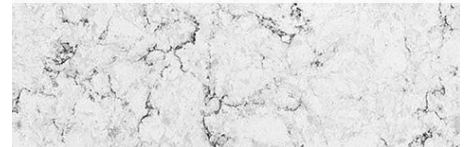

BUFFET STATION QUARTZ OPTIONS

(as of June 2019)

Quartz

View larger size images and other available quartz options at Wilsonart.com.

Quartz options subject to change.

Colors are representative only.

Chillkat Q1013

Manhattan Q1016

Vesuvius Q1017

Lazio Q1018

Lyra Q2001

Aurora Q2003

Versailles Q2007

Kolams Q4009

Via Augusta Q4024