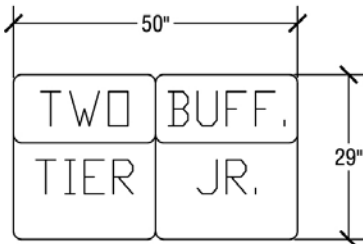

Blue (05)

Brown (06)

For More Information Visit: http://www.sicoinc.com/catering_table.php
 7525 Cahill Road, Minneapolis MN 55439
 1.800.533.7426

SICO[®] Catering Table Dimensions

Two-Tier Dimensions

Top Height: 30" Folded Height: 72" Table Top Size: 29x72"

Table Dimensions

Storage Configuration

Two-Tier Junior Dimensions

Top Height: 30" Folded Height: 61" Table Top Size: 29x72"

Table Dimensions

Storage Configuration

Single-Tier Dimensions

Top Height: 30" Folded Height: 56" Table Top Size: 29x72"

Table Dimensions

Storage Configuration

Single-Tier Junior Dimensions

Top Height: 30" Folded Height: 45" Table Top Size: 29x72"

Table Dimensions

Storage Configuration

For More Information Visit: http://www.sicoinc.com/catering_table.php
7525 Cahill Road, Minneapolis MN 55439
1.800.533.7426