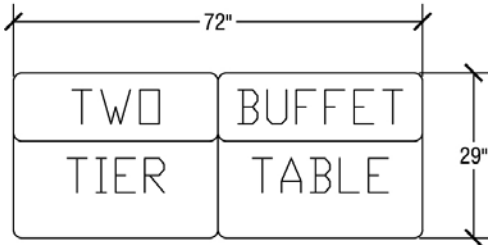

Blue (05)

Brown (06)

For More Information Visit: http://www.sicoinc.com/catering_table.php
 7525 Cahill Road, Minneapolis MN 55439
 1.800.533.7426

SICO[®] Catering Table Dimensions

Two-Tier Dimensions

Top Height: 30" Folded Height: 72" Table Top Size: 29x72"

Table Dimensions

Storage Configuration

Two-Tier Junior Dimensions

Top Height: 30" Folded Height: 61" Table Top Size: 29x72"

Table Dimensions

Storage Configuration

Single-Tier Dimensions

Top Height: 30" Folded Height: 56" Table Top Size: 29x72"

Table Dimensions

Storage Configuration

Single-Tier Junior Dimensions

Top Height: 30" Folded Height: 45" Table Top Size: 29x72"

Table Dimensions

Storage Configuration

For More Information Visit: http://www.sicoinc.com/catering_table.php
7525 Cahill Road, Minneapolis MN 55439
1.800.533.7426