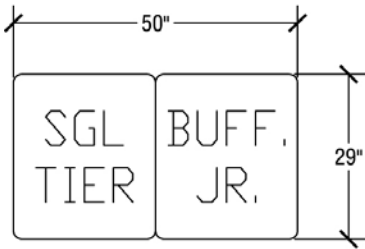

Blue (05)

Brown (06)

For More Information Visit: http://www.sicoinc.com/catering_table.php
 7525 Cahill Road, Minneapolis MN 55439
 1.800.533.7426

SICO[®] Catering Table Dimensions

Two-Tier Dimensions

Top Height: 30" Folded Height: 72" Table Top Size: 29x72"

Table Dimensions

Storage Configuration

Two-Tier Junior Dimensions

Top Height: 30" Folded Height: 61" Table Top Size: 29x72"

Table Dimensions

Storage Configuration

Single-Tier Dimensions

Top Height: 30" Folded Height: 56" Table Top Size: 29x72"

Table Dimensions

Storage Configuration

Single-Tier Junior Dimensions

Top Height: 30" Folded Height: 45" Table Top Size: 29x72"

Table Dimensions

Storage Configuration

For More Information Visit: http://www.sicoinc.com/catering_table.php
7525 Cahill Road, Minneapolis MN 55439
1.800.533.7426