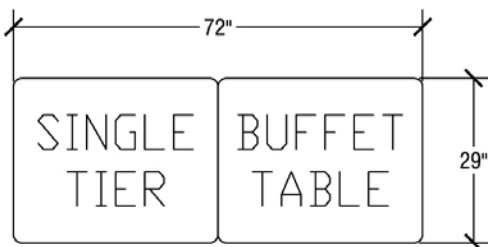

Blue (05)

Brown (06)

For More Information Visit: http://www.sicoinc.com/catering_table.php
 7525 Cahill Road, Minneapolis MN 55439
 1.800.533.7426

SICO[®] Catering Table Dimensions

Two-Tier Dimensions

Top Height: 30" Folded Height: 72" Table Top Size: 29x72"

Table Dimensions

Storage Configuration

Two-Tier Junior Dimensions

Top Height: 30" Folded Height: 61" Table Top Size: 29x72"

Table Dimensions

Storage Configuration

Single-Tier Dimensions

Top Height: 30" Folded Height: 56" Table Top Size: 29x72"

Table Dimensions

Storage Configuration

Single-Tier Junior Dimensions

Top Height: 30" Folded Height: 45" Table Top Size: 29x72"

Table Dimensions

Storage Configuration

For More Information Visit: http://www.sicoinc.com/catering_table.php
7525 Cahill Road, Minneapolis MN 55439
1.800.533.7426