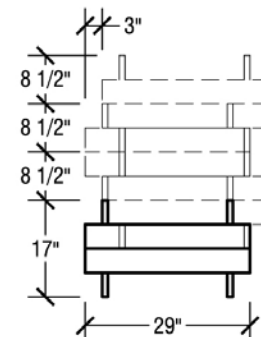

TWO-TIER JR.

Tabletop: 50" x 30" (127cm x 76cm)
Cubic Feet: 18.1
Table Height: 30" (76cm)
Table Weight: 125 lbs. (56kg.)
Model Number: TB212GSE??02BS

SINGLE-TIER SR.

Tabletop: 72" x 30" (183cm x 76cm)
Cubic Feet: 19.4
Table Height: 30" (76cm)
Table Weight: 114 lbs. (51kg.)
Model Number: TB312GSG??02BS

Blue (05)

Brown (06)

For More Information Visit: http://www.sicoinc.com/catering_table.php
 7525 Cahill Road, Minneapolis MN 55439
 1.800.533.7426

SICO[®] Catering Table Dimensions

Two-Tier Dimensions

Top Height: 30" Folded Height: 72" Table Top Size: 29x72"

Table Dimensions

Storage Configuration

Two-Tier Junior Dimensions

Top Height: 30" Folded Height: 61" Table Top Size: 29x72"

Table Dimensions

Storage Configuration

Single-Tier Dimensions

Top Height: 30" Folded Height: 56" Table Top Size: 29x72"

Table Dimensions

Storage Configuration

Single-Tier Junior Dimensions

Top Height: 30" Folded Height: 45" Table Top Size: 29x72"

Table Dimensions

Storage Configuration

For More Information Visit: http://www.sicoinc.com/catering_table.php
7525 Cahill Road, Minneapolis MN 55439
1.800.533.7426