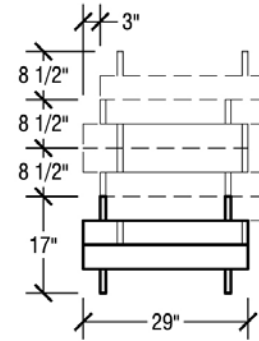

TWO-TIER JR.

Tabletop: 50" x 30" (127cm x 76cm)
Cubic Feet: 18.1
Table Height: 30" (76cm)
Table Weight: 125 lbs. (56kg.)
Model Number: TB212GSE??02BS

SINGLE-TIER SR.

Tabletop: 72" x 30" (183cm x 76cm)
Cubic Feet: 19.4
Table Height: 30" (76cm)
Table Weight: 114 lbs. (51kg.)
Model Number: TB312GSG??02BS

Blue (05)

Brown (06)

For More Information Visit: http://www.sicoinc.com/catering_table.php
 7525 Cahill Road, Minneapolis MN 55439
 1.800.533.7426

SICO[®] Catering Table Dimensions

Two-Tier Dimensions

Top Height: 30" Folded Height: 72" Table Top Size: 29x72"

Table Dimensions

Storage Configuration

Two-Tier Junior Dimensions

Top Height: 30" Folded Height: 61" Table Top Size: 29x72"

Table Dimensions

Storage Configuration

Single-Tier Dimensions

Top Height: 30" Folded Height: 56" Table Top Size: 29x72"

Table Dimensions

Storage Configuration

Single-Tier Junior Dimensions

Top Height: 30" Folded Height: 45" Table Top Size: 29x72"

Table Dimensions

Storage Configuration

For More Information Visit: http://www.sicoinc.com/catering_table.php
7525 Cahill Road, Minneapolis MN 55439
1.800.533.7426