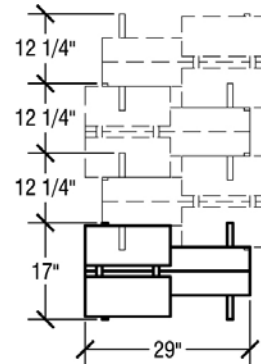

TWO-TIER JR.

Tabletop: 50" x 30" (127cm x 76cm)
Cubic Feet: 18.1
Table Height: 30" (76cm)
Table Weight: 125 lbs. (56kg.)
Model Number: TB212GSE??02BS

SINGLE-TIER SR.

Tabletop: 72" x 30" (183cm x 76cm)
Cubic Feet: 19.4
Table Height: 30" (76cm)
Table Weight: 114 lbs. (51kg.)
Model Number: TB312GSG??02BS

Blue (05)

Brown (06)

For More Information Visit: http://www.sicoinc.com/catering_table.php
 7525 Cahill Road, Minneapolis MN 55439
 1.800.533.7426

SICO[®] Catering Table Dimensions

Two-Tier Dimensions

Top Height: 30" Folded Height: 72" Table Top Size: 29x72"

Table Dimensions

Storage Configuration

Two-Tier Junior Dimensions

Top Height: 30" Folded Height: 61" Table Top Size: 29x72"

Table Dimensions

Storage Configuration

Single-Tier Dimensions

Top Height: 30" Folded Height: 56" Table Top Size: 29x72"

Table Dimensions

Storage Configuration

Single-Tier Junior Dimensions

Top Height: 30" Folded Height: 45" Table Top Size: 29x72"

Table Dimensions

Storage Configuration

For More Information Visit: http://www.sicoinc.com/catering_table.php
7525 Cahill Road, Minneapolis MN 55439
1.800.533.7426