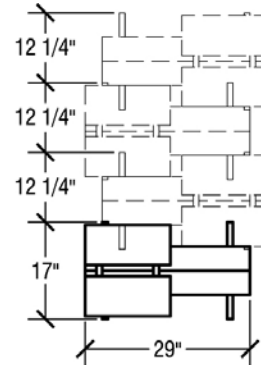

TWO-TIER JR.

Tabletop: 50" x 30" (127cm x 76cm)
Cubic Feet: 18.1
Table Height: 30" (76cm)
Table Weight: 125 lbs. (56kg.)
Model Number: TB212GSE??02BS

SINGLE-TIER SR.

Tabletop: 72" x 30" (183cm x 76cm)
Cubic Feet: 19.4
Table Height: 30" (76cm)
Table Weight: 114 lbs. (51kg.)
Model Number: TB312GSG??02BS

Blue (05)

Brown (06)

For More Information Visit: http://www.sicoinc.com/catering_table.php
 7525 Cahill Road, Minneapolis MN 55439
 1.800.533.7426

SICO[®] Catering Table Dimensions

Two-Tier Dimensions

Top Height: 30" Folded Height: 72" Table Top Size: 29x72"

Table Dimensions

Storage Configuration

Two-Tier Junior Dimensions

Top Height: 30" Folded Height: 61" Table Top Size: 29x72"

Table Dimensions

Storage Configuration

Single-Tier Dimensions

Top Height: 30" Folded Height: 56" Table Top Size: 29x72"

Table Dimensions

Storage Configuration

Single-Tier Junior Dimensions

Top Height: 30" Folded Height: 45" Table Top Size: 29x72"

Table Dimensions

Storage Configuration

For More Information Visit: http://www.sicoinc.com/catering_table.php
7525 Cahill Road, Minneapolis MN 55439
1.800.533.7426