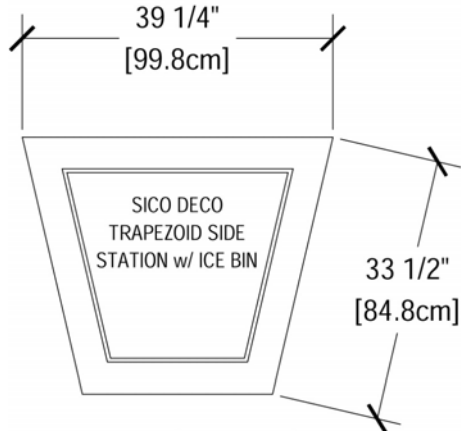

### Dimensions

Dimensions (Top View)

#### SICO Trapezoid Side Station w/ Ice Bin Mobile Buffet Station

Top Size: 39 1/4" x 33 1/2" x 24" [99.7cm x 84.8cm x 61cm]

Serving/Work Surface Height: 34" [86.4cm]

Overall Height w/ Ice Bin: 38" h [96.6cm]

Ice Bin Dimensions: 29.6" (75.2cm) Wide, 24.8" (63cm) Long, 4.8" (12.2cm) Deep

For More Information Visit: <http://www.sicoinc.com/icesidestation.php>

7525 Cahill Road, Minneapolis MN 55439

1.800.533.7426