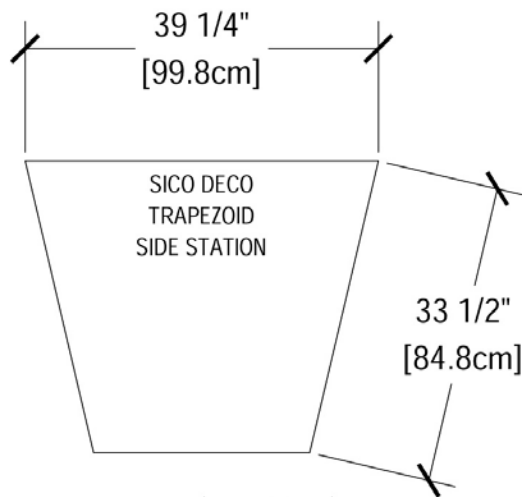

M6

2 Fascia & Trim Options

Black Powdercoat

Stainless Steel

Dimensions

Dimensions (Top View)

SICO Trapezoid Side Station Mobile Buffet Station

Top Size: 39 1/4" x 33 1/2" x 24" [99.7cm x 84.8cm x 61cm]

Serving/Work Surface Height: 34" [86.4cm]

Overall Height: 34" h [86.4cm]

For More Information Visit: <http://www.sicoinc.com/sidestation.php>

7525 Cahill Road, Minneapolis MN 55439

1.800.533.7426