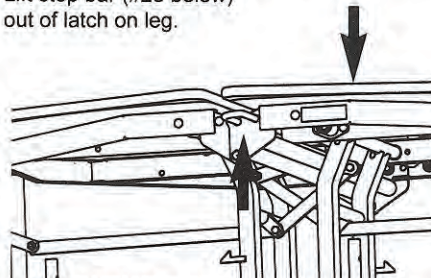

2 Lift on side of table top while pressing in at center. As table starts to open, push top down to safety stop position.

1 Lift stop bar (#28 below) out of latch on leg.

3 Lift center lock arm to release it, then press table top down flat.

WARNING

Failure to follow warnings may result in serious injury or death. Never let children move table. Never store where unattended children are present.

To avoid table tipping over, push from end of table. DO NOT push from side.

Push from end of table, not from side.

NEVER let children sit or climb on folded table.

ITEM DESCRIPTION

MAINTENANCE: Oil pivot points every six months. Wash tops with soap and water.

- 1 Caster, swivel, 4"
- 2 Glide, black, 1" OD
- 3 Rivet, drive, 1/4" x 17/32"
- 4 Cap Screw, 3/8"-24x1"
- 5 Cap Screw, 3/8"-24x1-1/4"
- 6 Cap Screw, 3/8-24"x1-1/2"
- 7 Bolt, M12x1.75x30mm
- 8 Cap Screw, 3/8-24 x 2-1/2"
- 9 Flange Washer, 1/2"
- 10 Nut, stop, 3/8-24
- 11 Nut, stop, M12x1.75mm
- 12 Washer, 3/8"
- 13 Nut, push, 1/2" washer
- 14 Bar, torsion
- 17 Nut, push, 3/8" washer
- 18 Arm, lock
- 23 Frame weldment, top
- 25 Top (half), 54" x 60"
- 26 Bar, tension
- 27 Bar, cross
- 30 Bar, stop
- 41 Plug RD 1.25"
- 42 Cap, 1/2", lock arm
- 43 Nut Push 3/8ID
- 44 Glide Cap RD1.00
- 45 Panel Fastener
- 46 Shoulder Washer
- 47 Stool
- 48 Screw, M8-1.25x45
- 49 Lock Nut, M8-1.25
- 50 Stool Assembly, Series 4
- 51 Leg weldment, center
- 52 Leg weldment, end