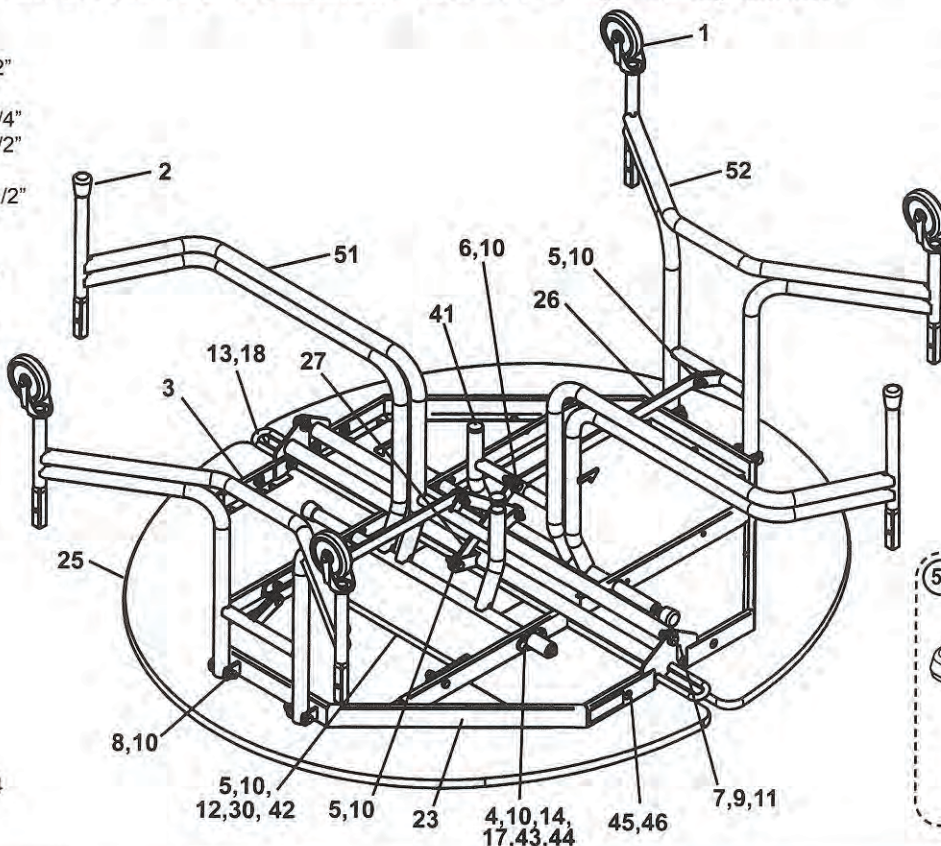

Push from end of table, not from side.

NEVER let children sit or climb on folded table.

ITEM DESCRIPTION

MAINTENANCE: Oil pivot points every six months. Wash tops with soap and water.

- 1 Caster, swivel, 4"
- 2 Glide, black, 1" OD
- 3 Rivet, drive, 1/4" x 17/32"
- 4 Cap Screw, 3/8"-24x1"
- 5 Cap Screw, 3/8"-24x1-1/4"
- 6 Cap Screw, 3/8-24"x1-1/2"
- 7 Bolt, M12x1.75x30mm
- 8 Cap Screw, 3/8-24 x 2-1/2"
- 9 Flange Washer, 1/2"
- 10 Nut, stop, 3/8-24
- 11 Nut, stop, M12x1.75mm
- 12 Washer, 3/8"
- 13 Nut, push, 1/2" washer
- 14 Bar, torsion
- 17 Nut, push, 3/8" washer
- 18 Arm, lock
- 23 Frame weldment, top
- 25 Top (half), 54" x 60"
- 26 Bar, tension
- 27 Bar, cross
- 30 Bar, stop
- 41 Plug RD 1.25"
- 42 Cap, 1/2", lock arm
- 43 Nut Push 3/8ID
- 44 Glide Cap RD1.00
- 45 Panel Fastener
- 46 Shoulder Washer
- 47 Stool
- 48 Screw, M8-1.25x45
- 49 Lock Nut, M8-1.25
- 50 Stool Assembly, Series 4
- 51 Leg weldment, center
- 52 Leg weldment, end

When Ordering:

All Parts. Indicate table Serial No.
Tops. Indicate color, size
Legs. Indicate table height.
For parts or pricing, contact your local dealer or SICO Customer Service.