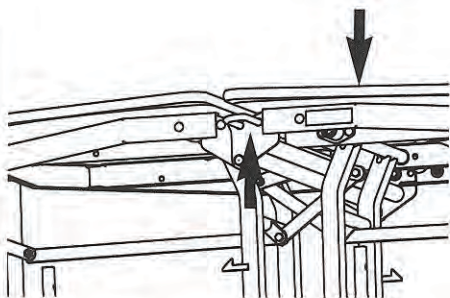

SICO AMERICA INC.
7525 Cahill Road
Minneapolis, MN 55439, USA
Customer Service: 1-800-424-0796
Website: www.sicoinc.com

6-SEAT TC-65 GRADUATE TABLE

Operating Instructions and Parts List

TO OPEN

WARNING
Keep fingers away from top edge!

2 Lift on side of table top while pressing in at center. As table starts to open, push top down to safety stop position.

1 Lift stop bar (#28 below) out of latch on leg.

3 Lift center lock arm to release it, then press table top down flat.

WARNING

Failure to follow warnings may result in serious injury or death. Never let children move table. Never store where unattended children are present.

To avoid table tipping over, push from end of table. DO NOT push from side.

Avoid debris on floor.

TO FOLD

Lift center lock arm and hold against table top. Raise table with continuous upward motion.

TO ROLL

To gain space for passing through doorway or for storage, raise stop bar (inside the frame).

Push from end of table, not from side.

NEVER let children sit or climb on folded table.

ITEM DESCRIPTION

MAINTENANCE: Oil pivot points every six months. Wash tops with soap and water.

1. 1 Caster, swivel, 4"
2. 2 Glide, black, 1" OD
3. 3 Rivet, drive, 1/4" x 17/32"
4. 4 Cap Screw, 3/8"-24x1"
5. 5 Cap Screw, 3/8"-24x1-1/4"
6. 6 Cap Screw, 3/8-24"x1-1/2"
7. 7 Bolt, M12x1.75x30mm
8. 8 Cap Screw, 3/8-24 x 2-1/2"
9. 9 Flange Washer, 1/2"
10. 10 Nut, stop, 3/8-24
11. 11 Nut, stop, M12x1.75mm
12. 12 Washer, 3/8"
13. 13 Nut, push, 1/2" washer
14. 14 Bar, torsion
15. 17 Nut, push, 3/8" washer
16. 18 Arm, lock
17. 23 Frame weldment, top
18. 25 Top (half), 54" x 60"
19. 26 Bar, tension
20. 27 Bar, cross
21. 30 Bar, stop
22. 41 Plug RD 1.25"
23. 42 Cap, 1/2", lock arm
24. 43 Nut Push 3/8ID
25. 44 Glide Cap RD1.00
26. 45 Panel Fastener
27. 46 Shoulder Washer
28. 47 Stool
29. 48 Screw, M8-1.25x45
30. 49 Lock Nut, M8-1.25
31. 50 Stool Assembly, Series 4
32. 51 Leg weldment, center
33. 52 Leg weldment, end