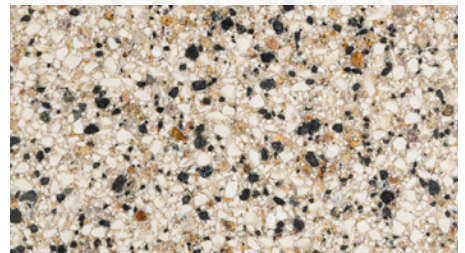

GRANITE COMPOSITE OPTIONS

(as of September 2018)

Granite Composite

Granite Composite options subject to change.

Colors are representative only.

Terra Ombra

Perla di Modena

Terra Chiara

Terra di Siena

Gardena

Sachi

Nero Stella

Bianco Modena