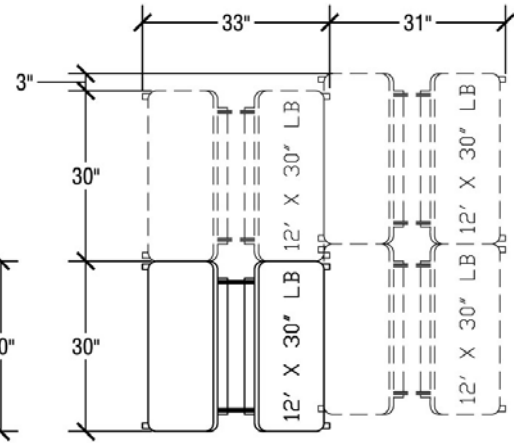

Table Leg Frame Options

Chrome (C)

Blue Hammertone (H)

Copper Vein (R)

Silver (L)

Black (B)

SICO[®] LB Table Dimensions

12x30" Dimensions

Top Height: 27", 29" or 32"
Folded Height: 77 ½" or 79 ½"

Table Dimensions

Storage Configuration

10'x30" Dimensions

Top Height: 27", 29" or 32"
Folded Height: 68 ½" or 70 ½"

Table Dimensions

Storage Configuration

12'x36" Dimensions

Top Height: 27", 29" or 32"
Folded Height: 77 ½" or 79 ½"

Table Dimensions

Storage Configuration

10'x36" Dimensions

Top Height: 27", 29" or 32"
Folded Height: 68 ½" or 70 ½"

Table Dimensions