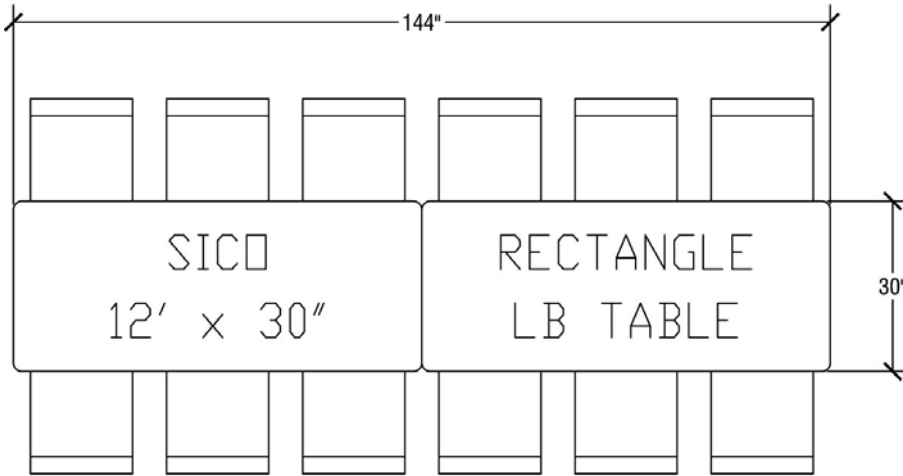

Table Leg Frame Options

Chrome (C)

Blue Hammertone (H)

Copper Vein (R)

Silver (L)

Black (B)

SICO[®] LB Table Dimensions

12x30" Dimensions

Top Height: 27", 29" or 32"
Folded Height: 77 ½" or 79 ½"

Table Dimensions

Storage Configuration

10'x30" Dimensions

Top Height: 27", 29" or 32"
Folded Height: 68 ½" or 70 ½"

Table Dimensions

Storage Configuration

12'x36" Dimensions

Top Height: 27", 29" or 32"
Folded Height: 77 ½" or 79 ½"

Table Dimensions

Storage Configuration

10'x36" Dimensions

Top Height: 27", 29" or 32"
Folded Height: 68 ½" or 70 ½"

Table Dimensions