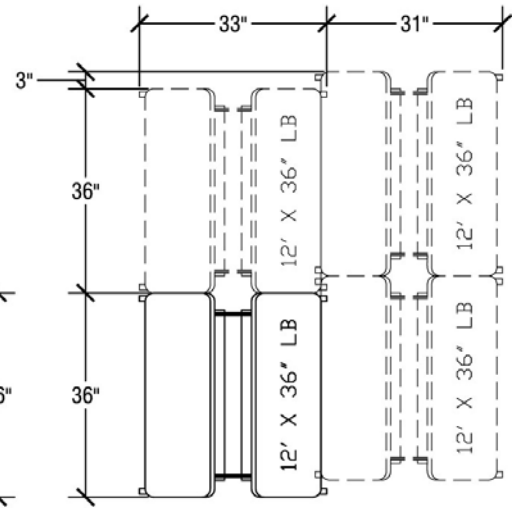

Table Leg Frame Options

Chrome (C)

Blue Hammertone (H)

Copper Vein (R)

Silver (L)

Black (B)

SICO[®] LB Table Dimensions

12x30" Dimensions

Top Height: 27", 29" or 32"
Folded Height: 77 ½" or 79 ½"

Table Dimensions

Storage Configuration

10'x30" Dimensions

Top Height: 27", 29" or 32"
Folded Height: 68 ½" or 70 ½"

Table Dimensions

Storage Configuration

12'x36" Dimensions

Top Height: 27", 29" or 32"
Folded Height: 77 ½" or 79 ½"

Table Dimensions

Storage Configuration

10'x36" Dimensions

Top Height: 27", 29" or 32"
Folded Height: 68 ½" or 70 ½"

Table Dimensions

Storage Configuration

For More Information Visit: <http://www.sicoinc.com/lb.php>
7525 Cahill Road, Minneapolis MN 55439
1.800.533.7426