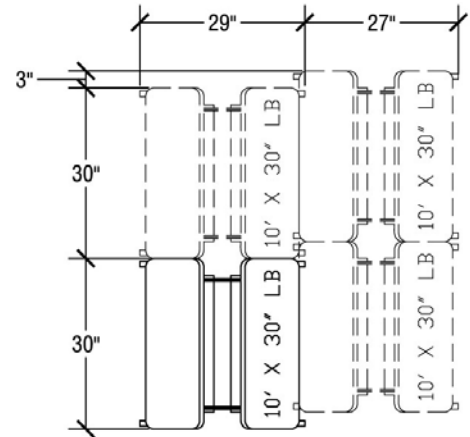

Table Leg Frame Options

Chrome (C)

Blue Hammertone (H)

Copper Vein (R)

Silver (L)

Black (B)

SICO[®] LB Table Dimensions

12x30" Dimensions

Top Height: 27", 29" or 32"
Folded Height: 77 ½" or 79 ½"

Table Dimensions

Storage Configuration

10'x30" Dimensions

Top Height: 27", 29" or 32"
Folded Height: 68 ½" or 70 ½"

Table Dimensions

Storage Configuration

12'x36" Dimensions

Top Height: 27", 29" or 32"
Folded Height: 77 ½" or 79 ½"

Table Dimensions

Storage Configuration

10'x36" Dimensions

Top Height: 27", 29" or 32"
Folded Height: 68 ½" or 70 ½"

Table Dimensions