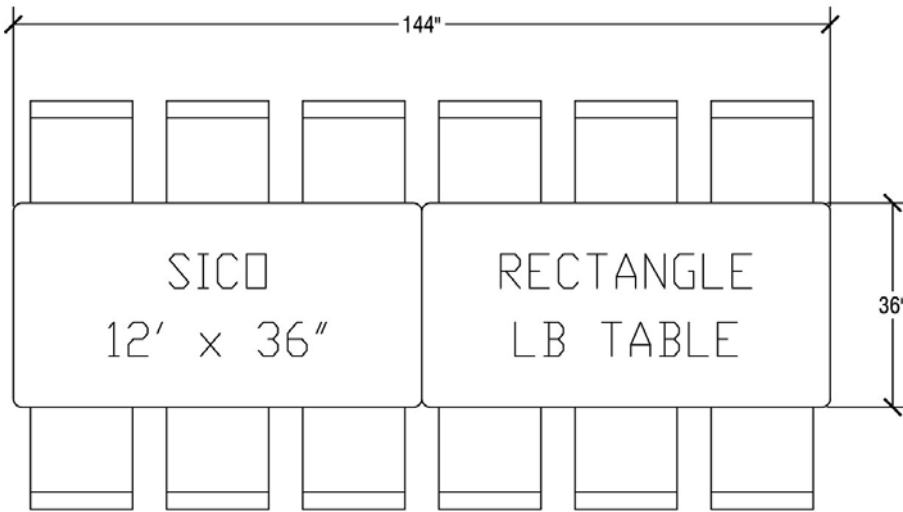

Specifications

Model No.	Top Dimensions & Seating Capacity:	Top Heights	Storage Dimensions	Weight
TLA41F??02CS	10'Lx30"W (305cm x 76cm) Seats 10	27"(69cm), 29" (74cm), 32" (81cm) ADA	30"Lx29-1/2"W (76cm x 75cm)	150 lbs / 68kg
TLC41F??02CS	10'Lx36"W (305cm x 91cm) Seats 10	27"(69cm), 29" (74cm), 32" (81cm)	36"Lx29-1/2"W (91cm x 75cm)	174 lbs / 79kg
TLB41F??02CS	12'Lx30"W (366cm x 76cm) Seats 12	27"(69cm), 29" (74cm), 32" (81cm)	30"Lx31-1/2"W (76cm x 80cm)	173 lbs / 78.5kg
TLD41F??02CS	12'Lx36"W (366cm x 91cm) Seats 12	27"(69cm), 29" (74cm), 32" (81cm)	36"Lx31-1/2"W (91cm x 80cm)	207 lbs / 94kg

Table Leg Frame Options

Chrome (C)

Blue Hammertone (H)

Copper Vein (R)

Silver (L)

Black (B)

SICO[®] LB Table Dimensions

12x30" Dimensions

Top Height: 27", 29" or 32"
Folded Height: 77 ½" or 79 ½"

Table Dimensions

Storage Configuration

10'x30" Dimensions

Top Height: 27", 29" or 32"
Folded Height: 68 ½" or 70 ½"

Table Dimensions

Storage Configuration

12'x36" Dimensions

Top Height: 27", 29" or 32"
Folded Height: 77 ½" or 79 ½"

Table Dimensions

Storage Configuration

10'x36" Dimensions

Top Height: 27", 29" or 32"
Folded Height: 68 ½" or 70 ½"

Table Dimensions