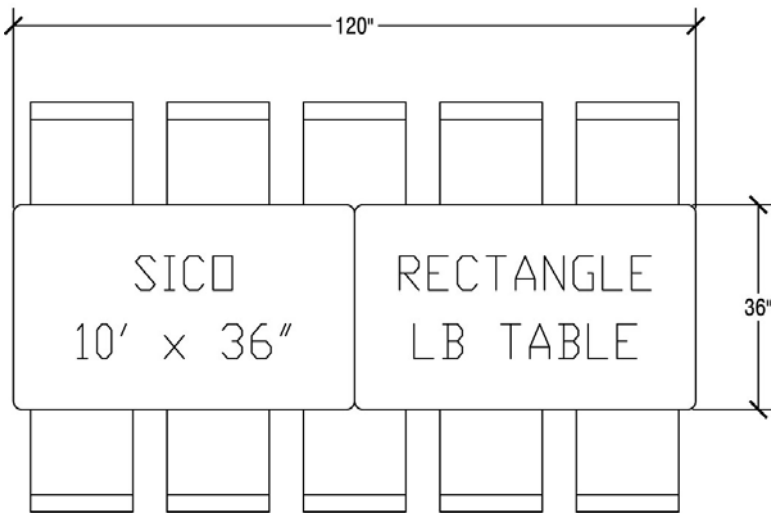

Table Leg Frame Options

Chrome (C)

Blue Hammertone (H)

Copper Vein (R)

Silver (L)

Black (B)

SICO[®] LB Table Dimensions

12x30" Dimensions

Top Height: 27", 29" or 32"
Folded Height: 77 ½" or 79 ½"

Table Dimensions

Storage Configuration

10'x30" Dimensions

Top Height: 27", 29" or 32"
Folded Height: 68 ½" or 70 ½"

Table Dimensions

Storage Configuration

12'x36" Dimensions

Top Height: 27", 29" or 32"
Folded Height: 77 ½" or 79 ½"

Table Dimensions

Storage Configuration

10'x36" Dimensions

Top Height: 27", 29" or 32"
Folded Height: 68 ½" or 70 ½"

Table Dimensions