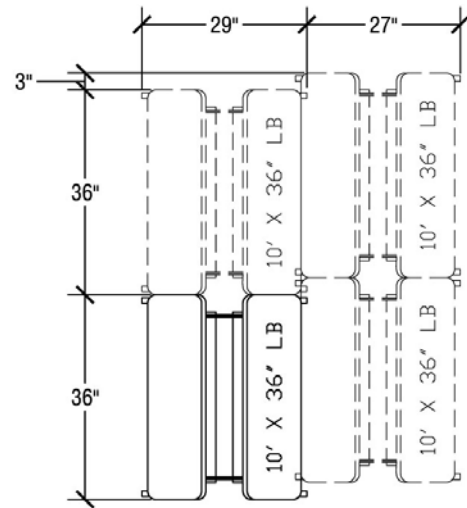

Table Leg Frame Options

Chrome (C)

Blue Hammertone (H)

Copper Vein (R)

Silver (L)

Black (B)

SICO[®] LB Table Dimensions

12x30" Dimensions

Top Height: 27", 29" or 32"
Folded Height: 77 ½" or 79 ½"

Table Dimensions

Storage Configuration

10'x30" Dimensions

Top Height: 27", 29" or 32"
Folded Height: 68 ½" or 70 ½"

Table Dimensions

Storage Configuration

12'x36" Dimensions

Top Height: 27", 29" or 32"
Folded Height: 77 ½" or 79 ½"

Table Dimensions

Storage Configuration

10'x36" Dimensions

Top Height: 27", 29" or 32"
Folded Height: 68 ½" or 70 ½"

Table Dimensions