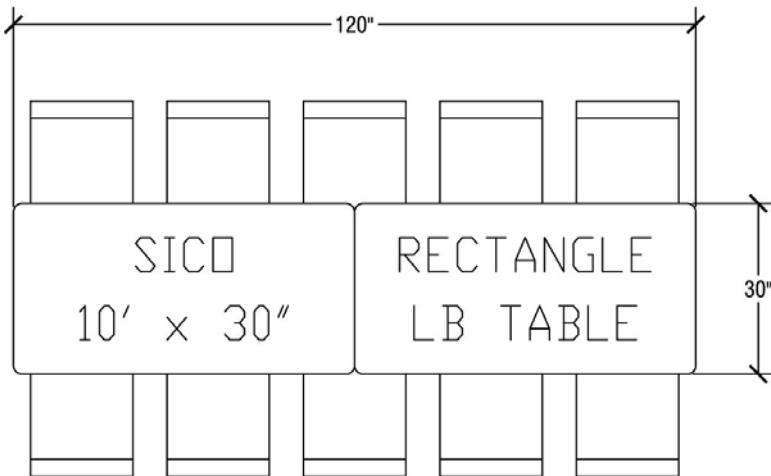

Table Leg Frame Options

Chrome (C)

Blue Hammertone (H)

Copper Vein (R)

Silver (L)

Black (B)

SICO[®] LB Table Dimensions

12x30" Dimensions

Top Height: 27", 29" or 32"
Folded Height: 77 ½" or 79 ½"

Table Dimensions

Storage Configuration

10'x30" Dimensions

Top Height: 27", 29" or 32"
Folded Height: 68 ½" or 70 ½"

Table Dimensions

Storage Configuration

12'x36" Dimensions

Top Height: 27", 29" or 32"
Folded Height: 77 ½" or 79 ½"

Table Dimensions

Storage Configuration

10'x36" Dimensions

Top Height: 27", 29" or 32"
Folded Height: 68 ½" or 70 ½"

Table Dimensions