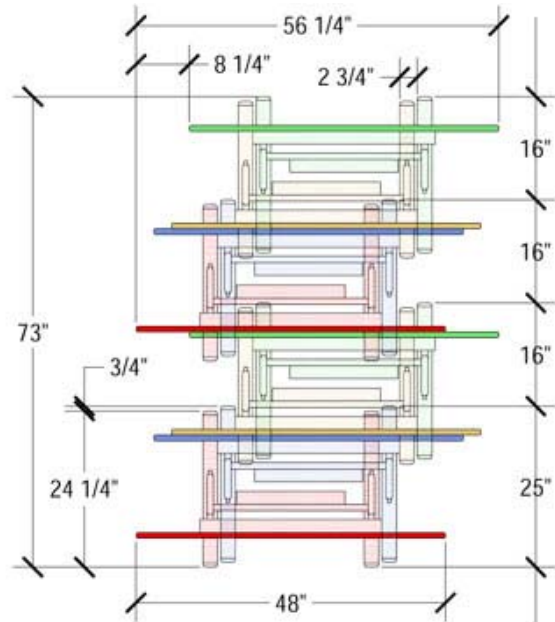

Specifications

Model No.	Description	Top Heights	Storage Dimensions	Weight
Quarter-Round				
TUK22WST??02B?	24"x30" (61cm x 76cm)	29" (74cm)	30"Lx28"W (76cm x 71cm)	52 lbs / 24kg
TUK22WSU??02B?	30"x30" (76cm x 76cm)	29" (74cm)	30"Lx28"W (76cm x 71cm)	65 lbs / 29kg
Half-Round				
TUH22WSR??02B?	48"x60" (122cm x 152cm)	29" (74cm)	60"Lx24-1/4"W (152cm x 62cm)	74 lbs / 34kg
TUH22WSS??02B?	60"x60" (152cm x 152cm)	29" (74cm)	60"Lx24-1/4"W (152cm x 62cm)	90 lbs / 41kg
Rectangle				
TUC22WPH??02B?	5'Lx24"W (152cm x 61cm)	29" (74cm)	60"Lx24-1/4"W (152cm x 62cm)	90 lbs / 41kg
TUC22WPI??02B?	6'Lx24"W (183cm x 61cm)	29" (74cm)	72"Lx24-1/4"W (183cm x 62cm)	100 lbs / 45kg
TUC22WPK??02B?	8'Lx24"W (244cm x 61cm)	29" (74cm)	96"Lx24-1/4"W (244cm x 62cm)	130 lbs / 59kg
TUC22WQH??02B?	5'Lx30"W (152cm x 76cm)	29" (74cm)	60"Lx24-1/4"W (152cm x 62cm)	95 lbs / 43kg
TUC22WQI??02B?	6'Lx30"W (183cm x 76cm)	29" (74cm)	72"Lx24-1/4"W (183cm x 62cm)	105 lbs / 48kg
TUC22WQK??02B?	8'Lx30"W (244cm x 76cm)	29" (74cm)	96"Lx24-1/4"W (244cm x 62cm)	135 lbs / 61kg
* Optional table connector unit to unit latches & grommets available.				

Table Dimensions

Storage Configuration (8 Units Shown)

48" Half-Round Dimensions

Top Height: 29" Folded Height: 38 1/2" h

Table Dimensions

Storage Configuration (8 Units Shown)

60" Half-Round Dimensions

Top Height: 29" Folded Height: 42" h

Table Dimensions

Storage Configuration (8 Units Shown)

24" Quarter-Round Dimensions

Top Height: 29" Folded Height: 38 3/4" h

Table Dimensions

Storage Configuration (8 Units Shown)

30" Quarter-Round Dimensions

Top Height: 29" Folded Height: 42 1/4" h

Table Dimensions

Storage Configuration (8 Units Shown)

For More Information Visit: <http://www.sicoinc.com/multiapp.php>

7525 Cahill Road, Minneapolis MN 55439

1.800.533.7426