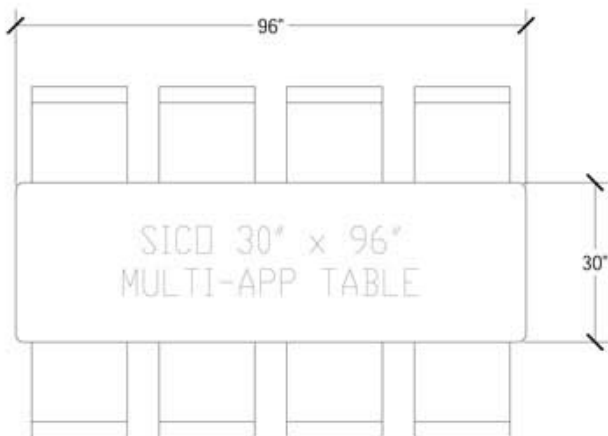

Specifications

Model No.	Description	Top Heights	Storage Dimensions	Weight
Quarter-Round				
TUK22WST??02B?	24"x30" (61cm x 76cm)	29" (74cm)	30"Lx28"W (76cm x 71cm)	52 lbs / 24kg
TUK22WSU??02B?	30"x30" (76cm x 76cm)	29" (74cm)	30"Lx28"W (76cm x 71cm)	65 lbs / 29kg
Half-Round				
TUH22WSR??02B?	48"x60" (122cm x 152cm)	29" (74cm)	60"Lx24-1/4"W (152cm x 62cm)	74 lbs / 34kg
TUH22WSS??02B?	60"x60" (152cm x 152cm)	29" (74cm)	60"Lx24-1/4"W (152cm x 62cm)	90 lbs / 41kg
Rectangle				
TUC22WPH??02B?	5'Lx24"W (152cm x 61cm)	29" (74cm)	60"Lx24-1/4"W (152cm x 62cm)	90 lbs / 41kg
TUC22WPI??02B?	6'Lx24"W (183cm x 61cm)	29" (74cm)	72"Lx24-1/4"W (183cm x 62cm)	100 lbs / 45kg
TUC22WPK??02B?	8'Lx24"W (244cm x 61cm)	29" (74cm)	96"Lx24-1/4"W (244cm x 62cm)	130 lbs / 59kg
TUC22WQH??02B?	5'Lx30"W (152cm x 76cm)	29" (74cm)	60"Lx24-1/4"W (152cm x 62cm)	95 lbs / 43kg
TUC22WQI??02B?	6'Lx30"W (183cm x 76cm)	29" (74cm)	72"Lx24-1/4"W (183cm x 62cm)	105 lbs / 48kg
TUC22WQK??02B?	8'Lx30"W (244cm x 76cm)	29" (74cm)	96"Lx24-1/4"W (244cm x 62cm)	135 lbs / 61kg
* Optional table connector unit to unit latches & grommets available.				

Laminate Options

* Check with a SICO Representative for additional laminate choices available.

Table Top Armor-Edge Options

24" x 96" Rectangle Dimensions

Top Height: 29" Folded Height: 30 5/8" h

30" x 60" Rectangle Dimensions

Top Height: 29" Folded Height: 36 5/8" h

30" x 72" Rectangle Dimensions

Top Height: 29" Folded Height: 36 5/8" h

Table Dimensions

Storage Configuration (8 Units Shown)

30" x 96" Rectangle Dimensions

Top Height: 29" Folded Height: 36 5/8" h

Table Dimensions

Storage Configuration (8 Units Shown)

48" Half-Round Dimensions

Top Height: 29" Folded Height: 38 1/2" h

Table Dimensions

Storage Configuration (8 Units Shown)

60" Half-Round Dimensions

Top Height: 29" Folded Height: 42" h