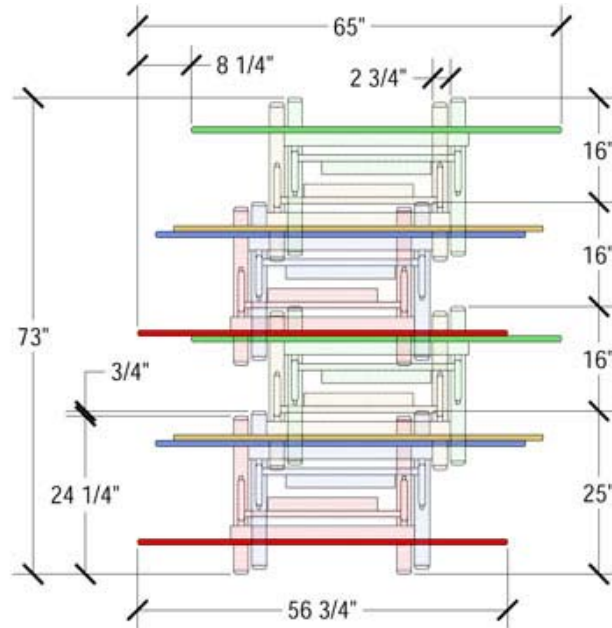

Specifications

Model No.	Description	Top Heights	Storage Dimensions	Weight
Quarter-Round				
TUK22WST??02B?	24"x30" (61cm x 76cm)	29" (74cm)	30"Lx28"W (76cm x 71cm)	52 lbs / 24kg
TUK22WSU??02B?	30"x30" (76cm x 76cm)	29" (74cm)	30"Lx28"W (76cm x 71cm)	65 lbs / 29kg
Half-Round				
TUH22WSR??02B?	48"x60" (122cm x 152cm)	29" (74cm)	60"Lx24-1/4"W (152cm x 62cm)	74 lbs / 34kg
TUH22WSS??02B?	60"x60" (152cm x 152cm)	29" (74cm)	60"Lx24-1/4"W (152cm x 62cm)	90 lbs / 41kg
Rectangle				
TUC22WPH??02B?	5'Lx24"W (152cm x 61cm)	29" (74cm)	60"Lx24-1/4"W (152cm x 62cm)	90 lbs / 41kg
TUC22WPI??02B?	6'Lx24"W (183cm x 61cm)	29" (74cm)	72"Lx24-1/4"W (183cm x 62cm)	100 lbs / 45kg
TUC22WPK??02B?	8'Lx24"W (244cm x 61cm)	29" (74cm)	96"Lx24-1/4"W (244cm x 62cm)	130 lbs / 59kg
TUC22WQH??02B?	5'Lx30"W (152cm x 76cm)	29" (74cm)	60"Lx24-1/4"W (152cm x 62cm)	95 lbs / 43kg
TUC22WQI??02B?	6'Lx30"W (183cm x 76cm)	29" (74cm)	72"Lx24-1/4"W (183cm x 62cm)	105 lbs / 48kg
TUC22WQK??02B?	8'Lx30"W (244cm x 76cm)	29" (74cm)	96"Lx24-1/4"W (244cm x 62cm)	135 lbs / 61kg
* Optional table connector unit to unit latches & grommets available.				

Table Dimensions

Storage Configuration (8 Units Shown)

48" Half-Round Dimensions

Top Height: 29" Folded Height: 38 1/2" h

Table Dimensions

Storage Configuration (8 Units Shown)

60" Half-Round Dimensions

Top Height: 29" Folded Height: 42" h

Table Dimensions

Storage Configuration (8 Units Shown)

24" Quarter-Round Dimensions

Top Height: 29" Folded Height: 38 3/4" h

Table Dimensions

Storage Configuration (8 Units Shown)

30" Quarter-Round Dimensions

Top Height: 29" Folded Height: 42 1/4" h

Table Dimensions

Storage Configuration (8 Units Shown)

For More Information Visit: <http://www.sicoinc.com/multiapp.php>

7525 Cahill Road, Minneapolis MN 55439

1.800.533.7426