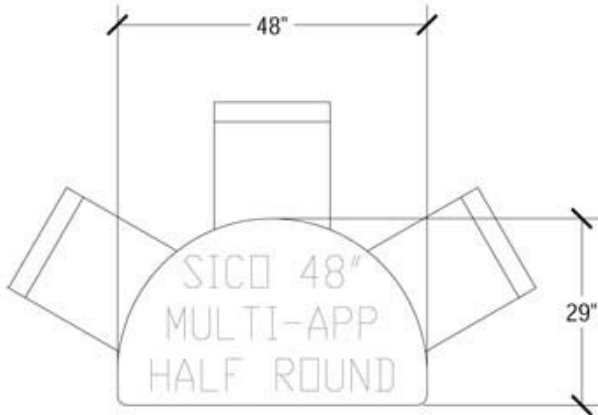

Specifications

Model No.	Description	Top Heights	Storage Dimensions	Weight
Quarter-Round				
TUK22WST??02B?	24"x30" (61cm x 76cm)	29" (74cm)	30"Lx28"W (76cm x 71cm)	52 lbs / 24kg
TUK22WSU??02B?	30"x30" (76cm x 76cm)	29" (74cm)	30"Lx28"W (76cm x 71cm)	65 lbs / 29kg
Half-Round				
TUH22WSR??02B?	48"x60" (122cm x 152cm)	29" (74cm)	60"Lx24-1/4"W (152cm x 62cm)	74 lbs / 34kg
TUH22WSS??02B?	60"x60" (152cm x 152cm)	29" (74cm)	60"Lx24-1/4"W (152cm x 62cm)	90 lbs / 41kg
Rectangle				
TUC22WPH??02B?	5'Lx24"W (152cm x 61cm)	29" (74cm)	60"Lx24-1/4"W (152cm x 62cm)	90 lbs / 41kg
TUC22WPI??02B?	6'Lx24"W (183cm x 61cm)	29" (74cm)	72"Lx24-1/4"W (183cm x 62cm)	100 lbs / 45kg
TUC22WPK??02B?	8'Lx24"W (244cm x 61cm)	29" (74cm)	96"Lx24-1/4"W (244cm x 62cm)	130 lbs / 59kg
TUC22WQH??02B?	5'Lx30"W (152cm x 76cm)	29" (74cm)	60"Lx24-1/4"W (152cm x 62cm)	95 lbs / 43kg
TUC22WQI??02B?	6'Lx30"W (183cm x 76cm)	29" (74cm)	72"Lx24-1/4"W (183cm x 62cm)	105 lbs / 48kg
TUC22WQK??02B?	8'Lx30"W (244cm x 76cm)	29" (74cm)	96"Lx24-1/4"W (244cm x 62cm)	135 lbs / 61kg
* Optional table connector unit to unit latches & grommets available.				

Top Height: 29" Folded Height: 36 5/8" h

30" x 72" Rectangle Dimensions

Top Height: 29" Folded Height: 36 5/8" h

Table Dimensions

Storage Configuration (8 Units Shown)

30" x 96" Rectangle Dimensions

Top Height: 29" Folded Height: 36 5/8" h

Table Dimensions

Storage Configuration (8 Units Shown)

48" Half-Round Dimensions

Top Height: 29" Folded Height: 38 1/2" h

Table Dimensions

Storage Configuration (8 Units Shown)

60" Half-Round Dimensions

Top Height: 29" Folded Height: 42" h

Table Dimensions

Storage Configuration (8 Units Shown)

24" Quarter-Round Dimensions

Top Height: 29" Folded Height: 38 3/4" h

Table Dimensions

Storage Configuration (8 Units Shown)

30" Quarter-Round Dimensions