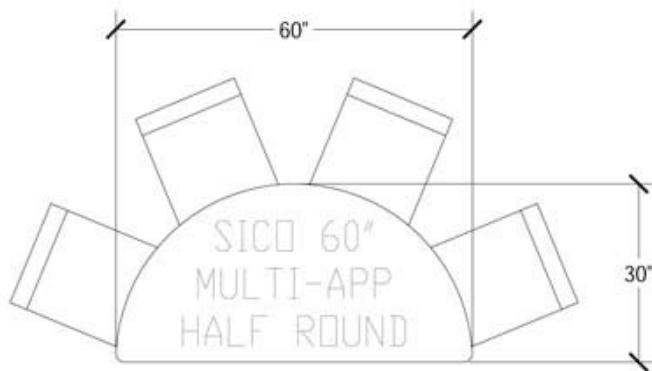

Specifications

Model No.	Description	Top Heights	Storage Dimensions	Weight
Quarter-Round				
TUK22WST??02B?	24"x30" (61cm x 76cm)	29" (74cm)	30"Lx28"W (76cm x 71cm)	52 lbs / 24kg
TUK22WSU??02B?	30"x30" (76cm x 76cm)	29" (74cm)	30"Lx28"W (76cm x 71cm)	65 lbs / 29kg
Half-Round				
TUH22WSR??02B?	48"x60" (122cm x 152cm)	29" (74cm)	60"Lx24-1/4"W (152cm x 62cm)	74 lbs / 34kg
TUH22WSS??02B?	60"x60" (152cm x 152cm)	29" (74cm)	60"Lx24-1/4"W (152cm x 62cm)	90 lbs / 41kg
Rectangle				
TUC22WPH??02B?	5'Lx24"W (152cm x 61cm)	29" (74cm)	60"Lx24-1/4"W (152cm x 62cm)	90 lbs / 41kg
TUC22WPI??02B?	6'Lx24"W (183cm x 61cm)	29" (74cm)	72"Lx24-1/4"W (183cm x 62cm)	100 lbs / 45kg
TUC22WPK??02B?	8'Lx24"W (244cm x 61cm)	29" (74cm)	96"Lx24-1/4"W (244cm x 62cm)	130 lbs / 59kg
TUC22WQH??02B?	5'Lx30"W (152cm x 76cm)	29" (74cm)	60"Lx24-1/4"W (152cm x 62cm)	95 lbs / 43kg
TUC22WQI??02B?	6'Lx30"W (183cm x 76cm)	29" (74cm)	72"Lx24-1/4"W (183cm x 62cm)	105 lbs / 48kg
TUC22WQK??02B?	8'Lx30"W (244cm x 76cm)	29" (74cm)	96"Lx24-1/4"W (244cm x 62cm)	135 lbs / 61kg
* Optional table connector unit to unit latches & grommets available.				

Top Height: 29" Folded Height: 36 5/8" h

30" x 72" Rectangle Dimensions

Top Height: 29" Folded Height: 36 5/8" h

Table Dimensions

Storage Configuration (8 Units Shown)

30" x 96" Rectangle Dimensions

Top Height: 29" Folded Height: 36 5/8" h

Table Dimensions

Storage Configuration (8 Units Shown)

48" Half-Round Dimensions

Top Height: 29" Folded Height: 38 1/2" h

Table Dimensions

Storage Configuration (8 Units Shown)

60" Half-Round Dimensions

Top Height: 29" Folded Height: 42" h

Table Dimensions

Storage Configuration (8 Units Shown)

24" Quarter-Round Dimensions

Top Height: 29" Folded Height: 38 3/4" h

Table Dimensions

Storage Configuration (8 Units Shown)

30" Quarter-Round Dimensions