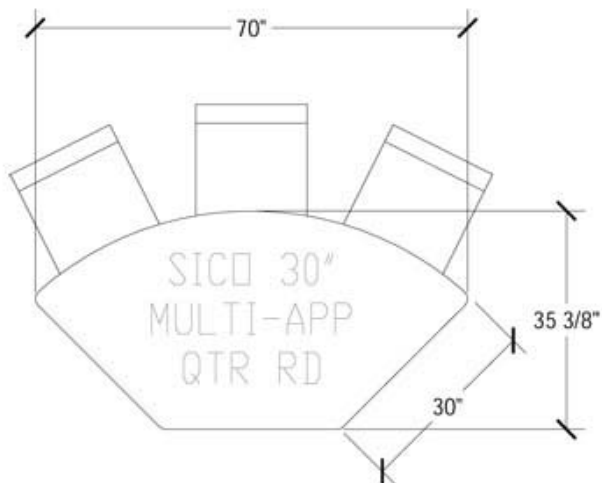

Specifications

Model No.	Description	Top Heights	Storage Dimensions	Weight
Quarter-Round				
TUK22WST??02B?	24"x30" (61cm x 76cm)	29" (74cm)	30"Lx28"W (76cm x 71cm)	52 lbs / 24kg
TUK22WSU??02B?	30"x30" (76cm x 76cm)	29" (74cm)	30"Lx28"W (76cm x 71cm)	65 lbs / 29kg
Half-Round				
TUH22WSR??02B?	48"x60" (122cm x 152cm)	29" (74cm)	60"Lx24-1/4"W (152cm x 62cm)	74 lbs / 34kg
TUH22WSS??02B?	60"x60" (152cm x 152cm)	29" (74cm)	60"Lx24-1/4"W (152cm x 62cm)	90 lbs / 41kg
Rectangle				
TUC22WPH??02B?	5'Lx24"W (152cm x 61cm)	29" (74cm)	60"Lx24-1/4"W (152cm x 62cm)	90 lbs / 41kg
TUC22WPI??02B?	6'Lx24"W (183cm x 61cm)	29" (74cm)	72"Lx24-1/4"W (183cm x 62cm)	100 lbs / 45kg
TUC22WPK??02B?	8'Lx24"W (244cm x 61cm)	29" (74cm)	96"Lx24-1/4"W (244cm x 62cm)	130 lbs / 59kg
TUC22WQH??02B?	5'Lx30"W (152cm x 76cm)	29" (74cm)	60"Lx24-1/4"W (152cm x 62cm)	95 lbs / 43kg
TUC22WQI??02B?	6'Lx30"W (183cm x 76cm)	29" (74cm)	72"Lx24-1/4"W (183cm x 62cm)	105 lbs / 48kg
TUC22WQK??02B?	8'Lx30"W (244cm x 76cm)	29" (74cm)	96"Lx24-1/4"W (244cm x 62cm)	135 lbs / 61kg
* Optional table connector unit to unit latches & grommets available.				

Table Dimensions

Storage Configuration (8 Units Shown)

48" Half-Round Dimensions

Top Height: 29" Folded Height: 38 1/2" h

Table Dimensions

Storage Configuration (8 Units Shown)

60" Half-Round Dimensions

Top Height: 29" Folded Height: 42" h

Table Dimensions

Storage Configuration (8 Units Shown)

24" Quarter-Round Dimensions

Top Height: 29" Folded Height: 38 3/4" h

Table Dimensions

Storage Configuration (8 Units Shown)

30" Quarter-Round Dimensions

Top Height: 29" Folded Height: 42 1/4" h

Table Dimensions

Storage Configuration (8 Units Shown)

For More Information Visit: <http://www.sicoinc.com/multiapp.php>

7525 Cahill Road, Minneapolis MN 55439

1.800.533.7426