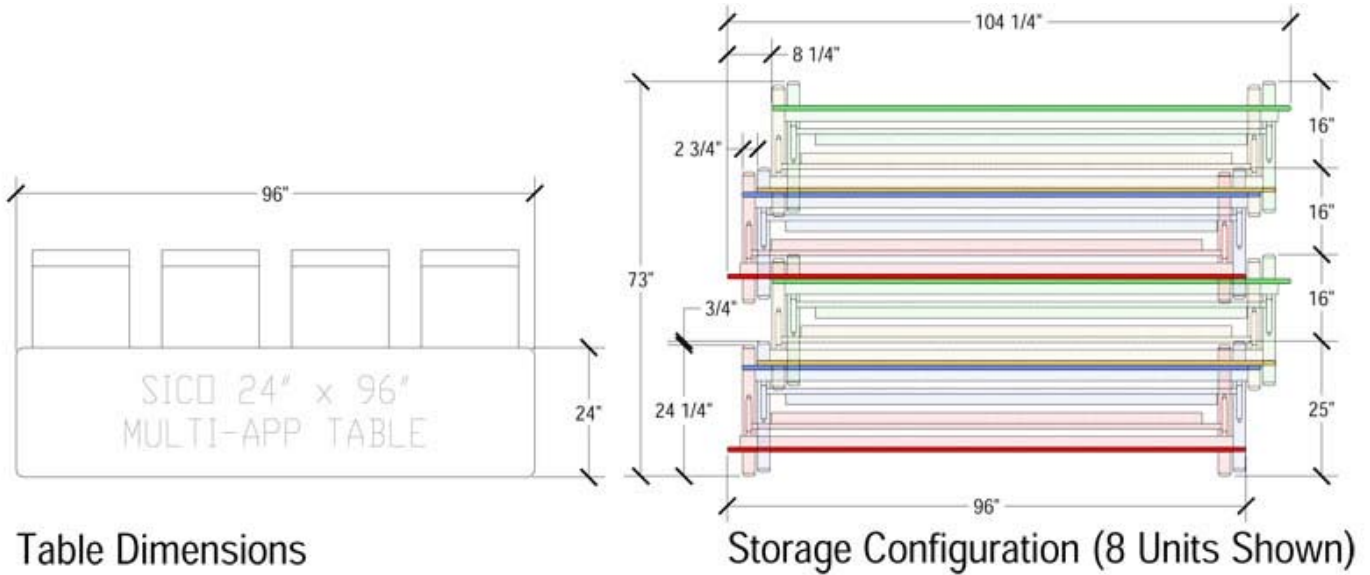

Specifications

Model No.	Description	Top Heights	Storage Dimensions	Weight
Quarter-Round				
TUK22WST??02B?	24"x30" (61cm x 76cm)	29" (74cm)	30"Lx28"W (76cm x 71cm)	52 lbs / 24kg
TUK22WSU??02B?	30"x30" (76cm x 76cm)	29" (74cm)	30"Lx28"W (76cm x 71cm)	65 lbs / 29kg
Half-Round				
TUH22WSR??02B?	48"x60" (122cm x 152cm)	29" (74cm)	60"Lx24-1/4"W (152cm x 62cm)	74 lbs / 34kg
TUH22WSS??02B?	60"x60" (152cm x 152cm)	29" (74cm)	60"Lx24-1/4"W (152cm x 62cm)	90 lbs / 41kg
Rectangle				
TUC22WPH??02B?	5'Lx24"W (152cm x 61cm)	29" (74cm)	60"Lx24-1/4"W (152cm x 62cm)	90 lbs / 41kg
TUC22WPI??02B?	6'Lx24"W (183cm x 61cm)	29" (74cm)	72"Lx24-1/4"W (183cm x 62cm)	100 lbs / 45kg
TUC22WPK??02B?	8'Lx24"W (244cm x 61cm)	29" (74cm)	96"Lx24-1/4"W (244cm x 62cm)	130 lbs / 59kg
TUC22WQH??02B?	5'Lx30"W (152cm x 76cm)	29" (74cm)	60"Lx24-1/4"W (152cm x 62cm)	95 lbs / 43kg
TUC22WQI??02B?	6'Lx30"W (183cm x 76cm)	29" (74cm)	72"Lx24-1/4"W (183cm x 62cm)	105 lbs / 48kg
TUC22WQK??02B?	8'Lx30"W (244cm x 76cm)	29" (74cm)	96"Lx24-1/4"W (244cm x 62cm)	135 lbs / 61kg
* Optional table connector unit to unit latches & grommets available.				

Laminate Options

* Check with a SICO Representative for additional laminate choices available.

Table Top Armor-Edge Options

24" x 96" Rectangle Dimensions

Top Height: 29" Folded Height: 30 5/8" h

30" x 60" Rectangle Dimensions

Top Height: 29" Folded Height: 36 5/8" h

30" x 72" Rectangle Dimensions

Top Height: 29" Folded Height: 36 5/8" h

Table Dimensions

Storage Configuration (8 Units Shown)

30" x 96" Rectangle Dimensions

Top Height: 29" Folded Height: 36 5/8" h

Table Dimensions

Storage Configuration (8 Units Shown)

48" Half-Round Dimensions

Top Height: 29" Folded Height: 38 1/2" h

Table Dimensions

Storage Configuration (8 Units Shown)

60" Half-Round Dimensions

Top Height: 29" Folded Height: 42" h