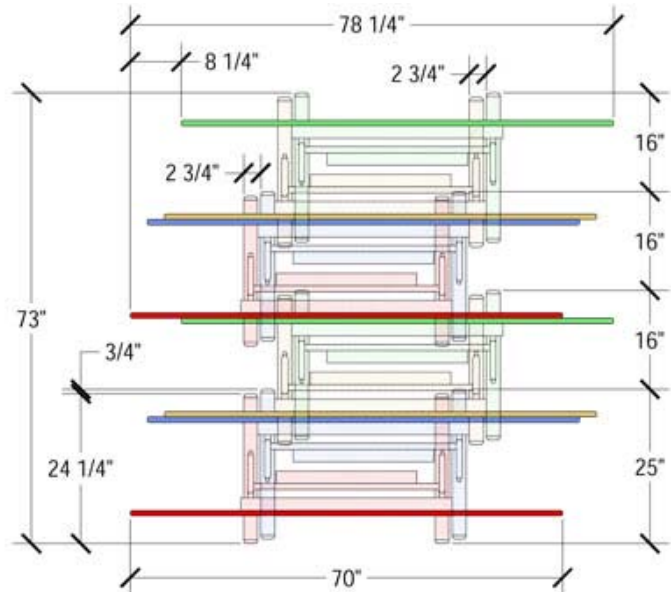

Specifications

Model No.	Description	Top Heights	Storage Dimensions	Weight
Quarter-Round				
TUK22WST??02B?	24"x30" (61cm x 76cm)	29" (74cm)	30"Lx28"W (76cm x 71cm)	52 lbs / 24kg
TUK22WSU??02B?	30"x30" (76cm x 76cm)	29" (74cm)	30"Lx28"W (76cm x 71cm)	65 lbs / 29kg
Half-Round				
TUH22WSR??02B?	48"x60" (122cm x 152cm)	29" (74cm)	60"Lx24-1/4"W (152cm x 62cm)	74 lbs / 34kg
TUH22WSS??02B?	60"x60" (152cm x 152cm)	29" (74cm)	60"Lx24-1/4"W (152cm x 62cm)	90 lbs / 41kg
Rectangle				
TUC22WPH??02B?	5'Lx24"W (152cm x 61cm)	29" (74cm)	60"Lx24-1/4"W (152cm x 62cm)	90 lbs / 41kg
TUC22WPI??02B?	6'Lx24"W (183cm x 61cm)	29" (74cm)	72"Lx24-1/4"W (183cm x 62cm)	100 lbs / 45kg
TUC22WPK??02B?	8'Lx24"W (244cm x 61cm)	29" (74cm)	96"Lx24-1/4"W (244cm x 62cm)	130 lbs / 59kg
TUC22WQH??02B?	5'Lx30"W (152cm x 76cm)	29" (74cm)	60"Lx24-1/4"W (152cm x 62cm)	95 lbs / 43kg
TUC22WQI??02B?	6'Lx30"W (183cm x 76cm)	29" (74cm)	72"Lx24-1/4"W (183cm x 62cm)	105 lbs / 48kg
TUC22WQK??02B?	8'Lx30"W (244cm x 76cm)	29" (74cm)	96"Lx24-1/4"W (244cm x 62cm)	135 lbs / 61kg
* Optional table connector unit to unit latches & grommets available.				

Table Dimensions

Storage Configuration (8 Units Shown)

48" Half-Round Dimensions

Top Height: 29" Folded Height: 38 1/2" h

Table Dimensions

Storage Configuration (8 Units Shown)

60" Half-Round Dimensions

Top Height: 29" Folded Height: 42" h

Table Dimensions

Storage Configuration (8 Units Shown)

24" Quarter-Round Dimensions

Top Height: 29" Folded Height: 38 3/4" h

Table Dimensions

Storage Configuration (8 Units Shown)

30" Quarter-Round Dimensions

Top Height: 29" Folded Height: 42 1/4" h

Table Dimensions

Storage Configuration (8 Units Shown)

For More Information Visit: <http://www.sicoinc.com/multiapp.php>

7525 Cahill Road, Minneapolis MN 55439

1.800.533.7426