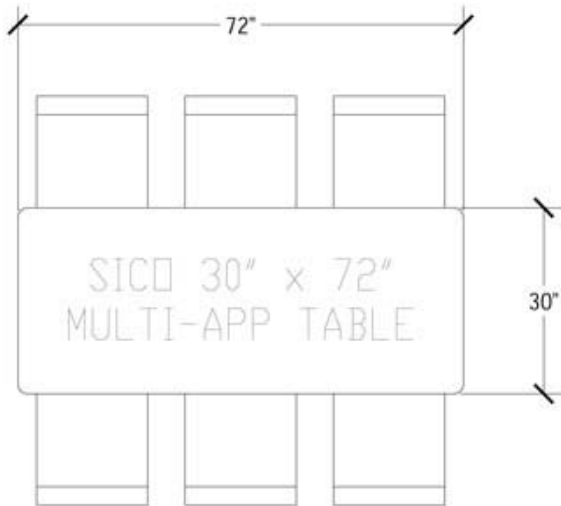

Specifications

Model No.	Description	Top Heights	Storage Dimensions	Weight
Quarter-Round				
TUK22WST??02B?	24"x30" (61cm x 76cm)	29" (74cm)	30"Lx28"W (76cm x 71cm)	52 lbs / 24kg
TUK22WSU??02B?	30"x30" (76cm x 76cm)	29" (74cm)	30"Lx28"W (76cm x 71cm)	65 lbs / 29kg
Half-Round				
TUH22WSR??02B?	48"x60" (122cm x 152cm)	29" (74cm)	60"Lx24-1/4"W (152cm x 62cm)	74 lbs / 34kg
TUH22WSS??02B?	60"x60" (152cm x 152cm)	29" (74cm)	60"Lx24-1/4"W (152cm x 62cm)	90 lbs / 41kg
Rectangle				
TUC22WPH??02B?	5'Lx24"W (152cm x 61cm)	29" (74cm)	60"Lx24-1/4"W (152cm x 62cm)	90 lbs / 41kg
TUC22WPI??02B?	6'Lx24"W (183cm x 61cm)	29" (74cm)	72"Lx24-1/4"W (183cm x 62cm)	100 lbs / 45kg
TUC22WPK??02B?	8'Lx24"W (244cm x 61cm)	29" (74cm)	96"Lx24-1/4"W (244cm x 62cm)	130 lbs / 59kg
TUC22WQH??02B?	5'Lx30"W (152cm x 76cm)	29" (74cm)	60"Lx24-1/4"W (152cm x 62cm)	95 lbs / 43kg
TUC22WQI??02B?	6'Lx30"W (183cm x 76cm)	29" (74cm)	72"Lx24-1/4"W (183cm x 62cm)	105 lbs / 48kg
TUC22WQK??02B?	8'Lx30"W (244cm x 76cm)	29" (74cm)	96"Lx24-1/4"W (244cm x 62cm)	135 lbs / 61kg
* Optional table connector unit to unit latches & grommets available.				

Laminate Options

* Check with a SICO Representative for additional laminate choices available.

Table Top Armor-Edge Options

24" x 96" Rectangle Dimensions

Top Height: 29" Folded Height: 30 5/8" h

30" x 60" Rectangle Dimensions

Top Height: 29" Folded Height: 36 5/8" h

30" x 72" Rectangle Dimensions

Top Height: 29" Folded Height: 36 5/8" h

Table Dimensions

Storage Configuration (8 Units Shown)

30" x 96" Rectangle Dimensions

Top Height: 29" Folded Height: 36 5/8" h

Table Dimensions

Storage Configuration (8 Units Shown)

48" Half-Round Dimensions

Top Height: 29" Folded Height: 38 1/2" h

Table Dimensions

Storage Configuration (8 Units Shown)

60" Half-Round Dimensions

Top Height: 29" Folded Height: 42" h