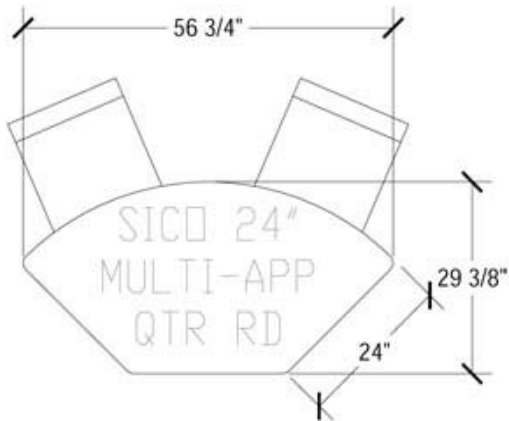

Specifications

Model No.	Description	Top Heights	Storage Dimensions	Weight
Quarter-Round				
TUK22WST??02B?	24"x30" (61cm x 76cm)	29" (74cm)	30"Lx28"W (76cm x 71cm)	52 lbs / 24kg
TUK22WSU??02B?	30"x30" (76cm x 76cm)	29" (74cm)	30"Lx28"W (76cm x 71cm)	65 lbs / 29kg
Half-Round				
TUH22WSR??02B?	48"x60" (122cm x 152cm)	29" (74cm)	60"Lx24-1/4"W (152cm x 62cm)	74 lbs / 34kg
TUH22WSS??02B?	60"x60" (152cm x 152cm)	29" (74cm)	60"Lx24-1/4"W (152cm x 62cm)	90 lbs / 41kg
Rectangle				
TUC22WPH??02B?	5'Lx24"W (152cm x 61cm)	29" (74cm)	60"Lx24-1/4"W (152cm x 62cm)	90 lbs / 41kg
TUC22WPI??02B?	6'Lx24"W (183cm x 61cm)	29" (74cm)	72"Lx24-1/4"W (183cm x 62cm)	100 lbs / 45kg
TUC22WPK??02B?	8'Lx24"W (244cm x 61cm)	29" (74cm)	96"Lx24-1/4"W (244cm x 62cm)	130 lbs / 59kg
TUC22WQH??02B?	5'Lx30"W (152cm x 76cm)	29" (74cm)	60"Lx24-1/4"W (152cm x 62cm)	95 lbs / 43kg
TUC22WQI??02B?	6'Lx30"W (183cm x 76cm)	29" (74cm)	72"Lx24-1/4"W (183cm x 62cm)	105 lbs / 48kg
TUC22WQK??02B?	8'Lx30"W (244cm x 76cm)	29" (74cm)	96"Lx24-1/4"W (244cm x 62cm)	135 lbs / 61kg
* Optional table connector unit to unit latches & grommets available.				

Table Dimensions

Storage Configuration (8 Units Shown)

48" Half-Round Dimensions

Top Height: 29" Folded Height: 38 1/2" h

Table Dimensions

Storage Configuration (8 Units Shown)

60" Half-Round Dimensions

Top Height: 29" Folded Height: 42" h

Table Dimensions

Storage Configuration (8 Units Shown)

24" Quarter-Round Dimensions

Top Height: 29" Folded Height: 38 3/4" h

Table Dimensions

Storage Configuration (8 Units Shown)

30" Quarter-Round Dimensions

Top Height: 29" Folded Height: 42 1/4" h

Table Dimensions

Storage Configuration (8 Units Shown)

For More Information Visit: <http://www.sicoinc.com/multiapp.php>

7525 Cahill Road, Minneapolis MN 55439

1.800.533.7426