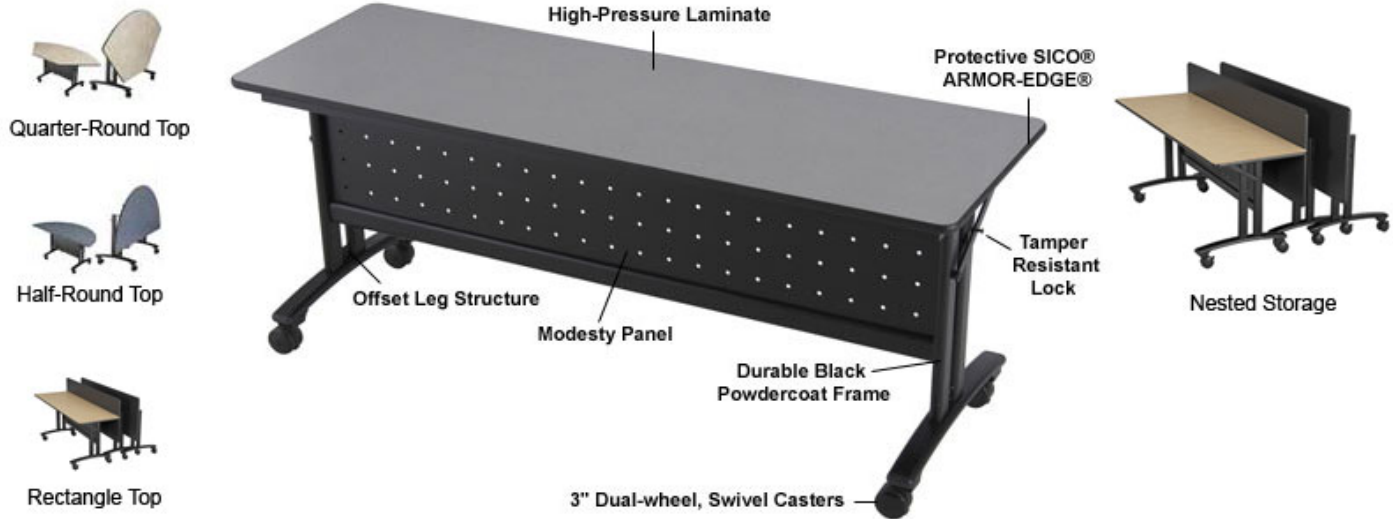

SICO® MultiApp Table

Multiple uses. Multiple Styles. Variety of shapes and sizes.

Features, Advantages & Benefits

SICO® ARMOR-EDGE®

- The most durable edge available.
- Provides an incredibly tough edge to take hard everyday abuse without damage.
- Hermetically seals the tabletop for sanitary purposes and prevents moisture from entering table top core.
- Proven track record for long-term durability.

High-pressure Laminate

- Tough .04" (.10cm) thickness high-pressure laminate for added durability and long-term wear.
- A large variety of striking colors and patterns are available to fit any cafeteria decor.

Solid MDF Core - Laminate tops are made with extremely durable ¾" MDF core material that is stronger than plywood or particleboard, is light-weight, and resists warping.

Rigid Vinyl Backer Sheet

- Applied to the underside of the tabletops for moisture control and easy cleanup (including gum removal), stain resistance and fantastic appearance.
- Far superior to all types of paper backers.

Table Top Folds - Tabletop remains in the use position until lock is released for folding into storage configuration.

Tamper Proof Expansion Rivets – Fastens tabletop firmly to the frame and will not work loose like ordinary screws.