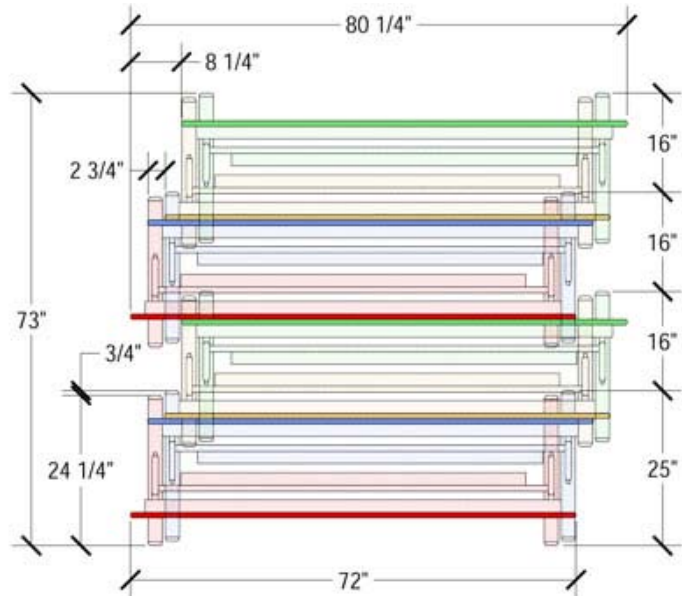

Specifications

Model No.	Description	Top Heights	Storage Dimensions	Weight
Quarter-Round				
TUK22WST??02B?	24"x30" (61cm x 76cm)	29" (74cm)	30"Lx28"W (76cm x 71cm)	52 lbs / 24kg
TUK22WSU??02B?	30"x30" (76cm x 76cm)	29" (74cm)	30"Lx28"W (76cm x 71cm)	65 lbs / 29kg
Half-Round				
TUH22WSR??02B?	48"x60" (122cm x 152cm)	29" (74cm)	60"Lx24-1/4"W (152cm x 62cm)	74 lbs / 34kg
TUH22WSS??02B?	60"x60" (152cm x 152cm)	29" (74cm)	60"Lx24-1/4"W (152cm x 62cm)	90 lbs / 41kg
Rectangle				
TUC22WPH??02B?	5'Lx24"W (152cm x 61cm)	29" (74cm)	60"Lx24-1/4"W (152cm x 62cm)	90 lbs / 41kg
TUC22WPI??02B?	6'Lx24"W (183cm x 61cm)	29" (74cm)	72"Lx24-1/4"W (183cm x 62cm)	100 lbs / 45kg
TUC22WPK??02B?	8'Lx24"W (244cm x 61cm)	29" (74cm)	96"Lx24-1/4"W (244cm x 62cm)	130 lbs / 59kg
TUC22WQH??02B?	5'Lx30"W (152cm x 76cm)	29" (74cm)	60"Lx24-1/4"W (152cm x 62cm)	95 lbs / 43kg
TUC22WQI??02B?	6'Lx30"W (183cm x 76cm)	29" (74cm)	72"Lx24-1/4"W (183cm x 62cm)	105 lbs / 48kg
TUC22WQK??02B?	8'Lx30"W (244cm x 76cm)	29" (74cm)	96"Lx24-1/4"W (244cm x 62cm)	135 lbs / 61kg
* Optional table connector unit to unit latches & grommets available.				

Laminate Options

* Check with a SICO Representative for additional laminate choices available.

Table Top Armor-Edge Options

24" x 96" Rectangle Dimensions

Top Height: 29" Folded Height: 30 5/8" h

30" x 60" Rectangle Dimensions

Top Height: 29" Folded Height: 36 5/8" h

30" x 72" Rectangle Dimensions

Top Height: 29" Folded Height: 36 5/8" h

Table Dimensions

Storage Configuration (8 Units Shown)

30" x 96" Rectangle Dimensions

Top Height: 29" Folded Height: 36 5/8" h

Table Dimensions

Storage Configuration (8 Units Shown)

48" Half-Round Dimensions

Top Height: 29" Folded Height: 38 1/2" h

Table Dimensions

Storage Configuration (8 Units Shown)

60" Half-Round Dimensions

Top Height: 29" Folded Height: 42" h