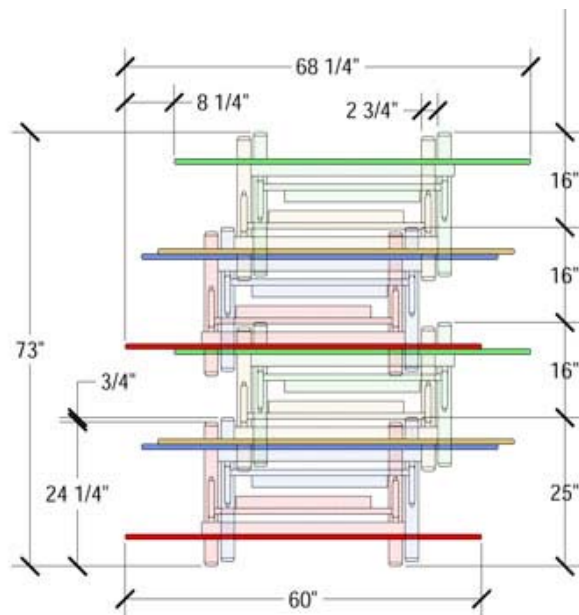

Specifications

Model No.	Description	Top Heights	Storage Dimensions	Weight
Quarter-Round				
TUK22WST??02B?	24"x30" (61cm x 76cm)	29" (74cm)	30"Lx28"W (76cm x 71cm)	52 lbs / 24kg
TUK22WSU??02B?	30"x30" (76cm x 76cm)	29" (74cm)	30"Lx28"W (76cm x 71cm)	65 lbs / 29kg
Half-Round				
TUH22WSR??02B?	48"x60" (122cm x 152cm)	29" (74cm)	60"Lx24-1/4"W (152cm x 62cm)	74 lbs / 34kg
TUH22WSS??02B?	60"x60" (152cm x 152cm)	29" (74cm)	60"Lx24-1/4"W (152cm x 62cm)	90 lbs / 41kg
Rectangle				
TUC22WPH??02B?	5'Lx24"W (152cm x 61cm)	29" (74cm)	60"Lx24-1/4"W (152cm x 62cm)	90 lbs / 41kg
TUC22WPI??02B?	6'Lx24"W (183cm x 61cm)	29" (74cm)	72"Lx24-1/4"W (183cm x 62cm)	100 lbs / 45kg
TUC22WPK??02B?	8'Lx24"W (244cm x 61cm)	29" (74cm)	96"Lx24-1/4"W (244cm x 62cm)	130 lbs / 59kg
TUC22WQH??02B?	5'Lx30"W (152cm x 76cm)	29" (74cm)	60"Lx24-1/4"W (152cm x 62cm)	95 lbs / 43kg
TUC22WQI??02B?	6'Lx30"W (183cm x 76cm)	29" (74cm)	72"Lx24-1/4"W (183cm x 62cm)	105 lbs / 48kg
TUC22WQK??02B?	8'Lx30"W (244cm x 76cm)	29" (74cm)	96"Lx24-1/4"W (244cm x 62cm)	135 lbs / 61kg
* Optional table connector unit to unit latches & grommets available.				

Table Dimensions

Storage Configuration (8 Units Shown)

48" Half-Round Dimensions

Top Height: 29" Folded Height: 38 1/2" h

Table Dimensions

Storage Configuration (8 Units Shown)

60" Half-Round Dimensions

Top Height: 29" Folded Height: 42" h

Table Dimensions

Storage Configuration (8 Units Shown)

24" Quarter-Round Dimensions

Top Height: 29" Folded Height: 38 3/4" h

Table Dimensions

Storage Configuration (8 Units Shown)

30" Quarter-Round Dimensions

Top Height: 29" Folded Height: 42 1/4" h

Table Dimensions

Storage Configuration (8 Units Shown)

For More Information Visit: <http://www.sicoinc.com/multiapp.php>

7525 Cahill Road, Minneapolis MN 55439

1.800.533.7426