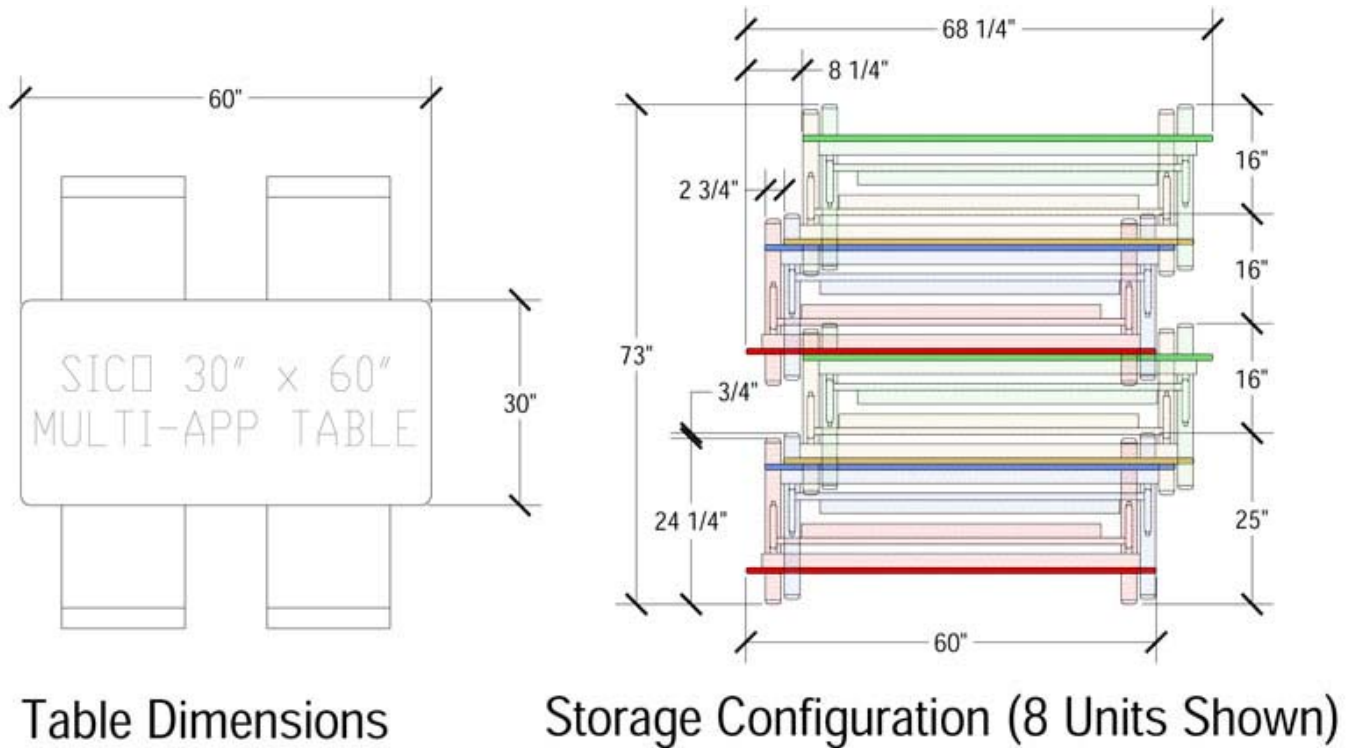

Specifications

Model No.	Description	Top Heights	Storage Dimensions	Weight
Quarter-Round				
TUK22WST??02B?	24"x30" (61cm x 76cm)	29" (74cm)	30"Lx28"W (76cm x 71cm)	52 lbs / 24kg
TUK22WSU??02B?	30"x30" (76cm x 76cm)	29" (74cm)	30"Lx28"W (76cm x 71cm)	65 lbs / 29kg
Half-Round				
TUH22WSR??02B?	48"x60" (122cm x 152cm)	29" (74cm)	60"Lx24-1/4"W (152cm x 62cm)	74 lbs / 34kg
TUH22WSS??02B?	60"x60" (152cm x 152cm)	29" (74cm)	60"Lx24-1/4"W (152cm x 62cm)	90 lbs / 41kg
Rectangle				
TUC22WPH??02B?	5'Lx24"W (152cm x 61cm)	29" (74cm)	60"Lx24-1/4"W (152cm x 62cm)	90 lbs / 41kg
TUC22WPI??02B?	6'Lx24"W (183cm x 61cm)	29" (74cm)	72"Lx24-1/4"W (183cm x 62cm)	100 lbs / 45kg
TUC22WPK??02B?	8'Lx24"W (244cm x 61cm)	29" (74cm)	96"Lx24-1/4"W (244cm x 62cm)	130 lbs / 59kg
TUC22WQH??02B?	5'Lx30"W (152cm x 76cm)	29" (74cm)	60"Lx24-1/4"W (152cm x 62cm)	95 lbs / 43kg
TUC22WQI??02B?	6'Lx30"W (183cm x 76cm)	29" (74cm)	72"Lx24-1/4"W (183cm x 62cm)	105 lbs / 48kg
TUC22WQK??02B?	8'Lx30"W (244cm x 76cm)	29" (74cm)	96"Lx24-1/4"W (244cm x 62cm)	135 lbs / 61kg
* Optional table connector unit to unit latches & grommets available.				

Laminate Options

* Check with a SICO Representative for additional laminate choices available.

Table Top Armor-Edge Options

24" x 96" Rectangle Dimensions

Top Height: 29" Folded Height: 30 5/8" h

30" x 60" Rectangle Dimensions

Top Height: 29" Folded Height: 36 5/8" h

30" x 72" Rectangle Dimensions

Top Height: 29" Folded Height: 36 5/8" h

Table Dimensions

Storage Configuration (8 Units Shown)

30" x 96" Rectangle Dimensions

Top Height: 29" Folded Height: 36 5/8" h

Table Dimensions

Storage Configuration (8 Units Shown)

48" Half-Round Dimensions

Top Height: 29" Folded Height: 38 1/2" h

Table Dimensions

Storage Configuration (8 Units Shown)

60" Half-Round Dimensions

Top Height: 29" Folded Height: 42" h