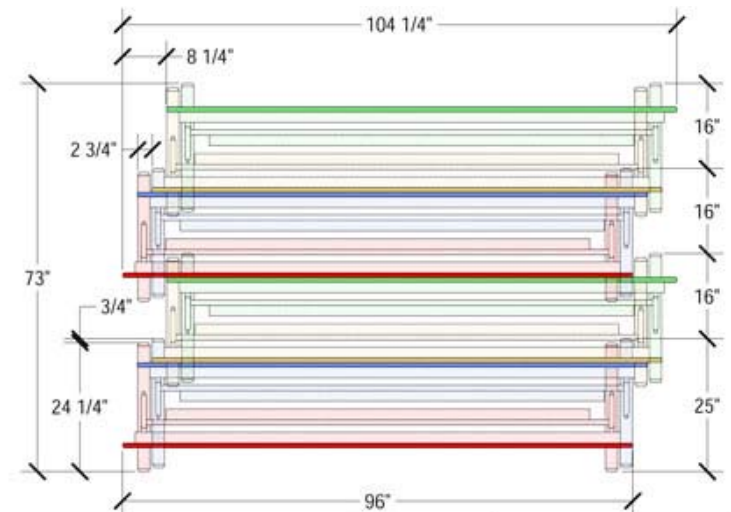

Specifications

Model No.	Description	Top Heights	Storage Dimensions	Weight
Quarter-Round				
TUK22WST??02B?	24"x30" (61cm x 76cm)	29" (74cm)	30"Lx28"W (76cm x 71cm)	52 lbs / 24kg
TUK22WSU??02B?	30"x30" (76cm x 76cm)	29" (74cm)	30"Lx28"W (76cm x 71cm)	65 lbs / 29kg
Half-Round				
TUH22WSR??02B?	48"x60" (122cm x 152cm)	29" (74cm)	60"Lx24-1/4"W (152cm x 62cm)	74 lbs / 34kg
TUH22WSS??02B?	60"x60" (152cm x 152cm)	29" (74cm)	60"Lx24-1/4"W (152cm x 62cm)	90 lbs / 41kg
Rectangle				
TUC22WPH??02B?	5'Lx24"W (152cm x 61cm)	29" (74cm)	60"Lx24-1/4"W (152cm x 62cm)	90 lbs / 41kg
TUC22WPI??02B?	6'Lx24"W (183cm x 61cm)	29" (74cm)	72"Lx24-1/4"W (183cm x 62cm)	100 lbs / 45kg
TUC22WPK??02B?	8'Lx24"W (244cm x 61cm)	29" (74cm)	96"Lx24-1/4"W (244cm x 62cm)	130 lbs / 59kg
TUC22WQH??02B?	5'Lx30"W (152cm x 76cm)	29" (74cm)	60"Lx24-1/4"W (152cm x 62cm)	95 lbs / 43kg
TUC22WQI??02B?	6'Lx30"W (183cm x 76cm)	29" (74cm)	72"Lx24-1/4"W (183cm x 62cm)	105 lbs / 48kg
TUC22WQK??02B?	8'Lx30"W (244cm x 76cm)	29" (74cm)	96"Lx24-1/4"W (244cm x 62cm)	135 lbs / 61kg
* Optional table connector unit to unit latches & grommets available.				

Laminate Options

* Check with a SICO Representative for additional laminate choices available.

Table Top Armor-Edge Options

24" x 96" Rectangle Dimensions

Top Height: 29" Folded Height: 30 5/8" h

30" x 60" Rectangle Dimensions

Top Height: 29" Folded Height: 36 5/8" h

30" x 72" Rectangle Dimensions

Top Height: 29" Folded Height: 36 5/8" h

Table Dimensions

Storage Configuration (8 Units Shown)

30" x 96" Rectangle Dimensions

Top Height: 29" Folded Height: 36 5/8" h

Table Dimensions

Storage Configuration (8 Units Shown)

48" Half-Round Dimensions

Top Height: 29" Folded Height: 38 1/2" h

Table Dimensions

Storage Configuration (8 Units Shown)

60" Half-Round Dimensions

Top Height: 29" Folded Height: 42" h