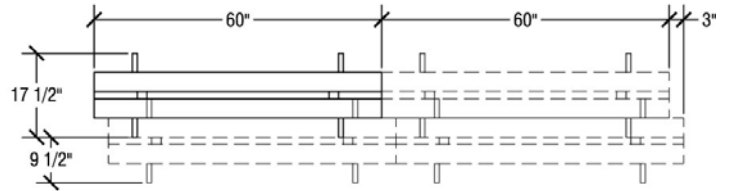

7525 Cahill Road, Minneapolis MN 55439

1.800.533.7426

SICO® Pacer Table Dimensions

Serpentine Top Dimensions

Top Height: 29"
Folded Height: 51 1/2" or 53 1/2"

Table Dimensions

Storage Configuration

Oval (60" x 72") Top Dimensions

Top Height: 27", 29" or 32"
Folded Height: 44" or 46"

Table Dimensions

Storage Configuration

Oval (60"x66") Top Dimensions

Top Height: 27" or 29"
Folded Height: 44" or 46"

Table Dimensions

Storage Configuration