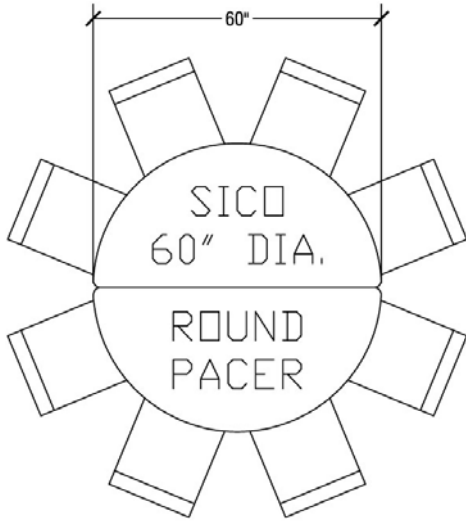

Oval (48"x60") Top Dimensions

Top Height: 27" or 29"
Folded Height: 41" or 43"

Table Dimensions

Storage Configuration

Round 72" Top Dimensions

Top Height: 27", 29" or 32"
Folded Height: 44" or 46"

Table Dimensions

Storage Configuration

Round 66" Top Dimensions

Top Height: 29"
Folded Height: 44" or 46"

Table Dimensions

Storage Configuration

Round 60" Top Dimensions

Top Height: 27", 29" or 32"

Folded Height: 41" or 43"

Table Dimensions

Storage Configuration

Round 48" Top Dimensions

Top Height: 27" or 29"

Folded Height: 36 1/2" or 38 1/2"

Table Dimensions

Storage Configuration

Octagon Top Dimensions

Top Height: 27", 29" or 32"
Folded Height: 41" or 43"

Table Dimensions

Storage Configuration

Hexagon Top Dimensions

Top Height: 27" or 29"
Folded Height: 41" or 43"

Table Dimensions

Storage Configuration

Square Top Dimensions