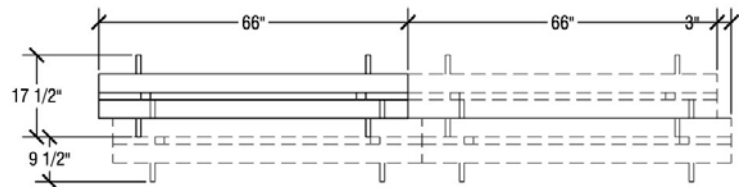

Storage Configuration

Round 66" Top Dimensions

Top Height: 29"
Folded Height: 44" or 46"

Table Dimensions

Storage Configuration

Round 60" Top Dimensions

Top Height: 27", 29" or 32"

Folded Height: 41" or 43"

Table Dimensions

Storage Configuration

Round 48" Top Dimensions

Top Height: 27" or 29"

Folded Height: 36 1/2" or 38 1/2"

Table Dimensions

Storage Configuration

Octagon Top Dimensions