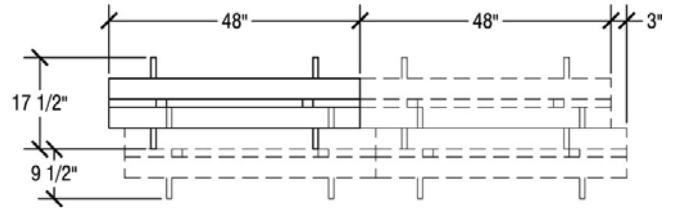

Top Height: 27", 29" or 32"
Folded Height: 41" or 43"

Table Dimensions

Storage Configuration

Hexagon Top Dimensions

Top Height: 27" or 29"
Folded Height: 41" or 43"

Table Dimensions

Storage Configuration

Square Top Dimensions

Top Height: 27" or 29"
Folded Height: 36 1/2" or 38 1/2"

Table Dimensions

Storage Configuration

Rectangle (30"x96") Top Dimensions

Top Height: 27", 29" or 32"
Folded Height: 51 1/2" or 53 1/2"

Table Dimensions

Storage Configuration

Rectangle (30"x72") Top Dimensions

Top Height: 27" or 29"
Folded Height: 44" or 46"

Table Dimensions

Storage Configuration

Rectangle (8'x24") Top Dimensions

Top Height: 27" or 29"
Folded Height: 51 1/2" or 53 1/2"