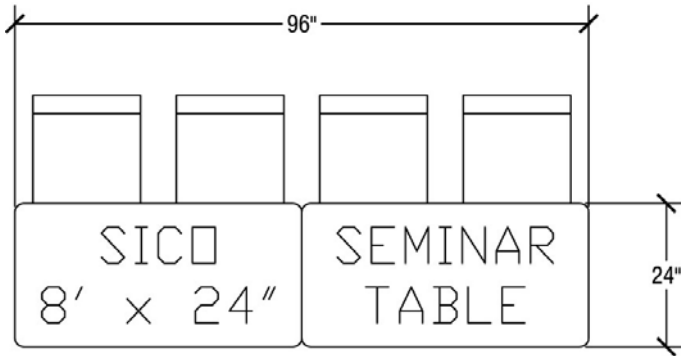

Top Height: 27", 29" or 32"
Folded Height: 41" or 43"

Table Dimensions

Storage Configuration

Hexagon Top Dimensions

Top Height: 27" or 29"
Folded Height: 41" or 43"

Table Dimensions

Storage Configuration

Square Top Dimensions

Top Height: 27" or 29"
Folded Height: 36 1/2" or 38 1/2"

Table Dimensions

Storage Configuration

Rectangle (30"x96") Top Dimensions

Top Height: 27", 29" or 32"
Folded Height: 51 1/2" or 53 1/2"

Table Dimensions

Storage Configuration

Rectangle (30"x72") Top Dimensions

Top Height: 27" or 29"
Folded Height: 44" or 46"

Table Dimensions

Storage Configuration

Rectangle (8'x24") Top Dimensions

Top Height: 27" or 29"
Folded Height: 51 1/2" or 53 1/2"

Table Dimensions

Storage Configuration

Rectangle (6'x24") Top Dimensions

Top Height: 27" or 29"
Folded Height: 44" or 46"

Table Dimensions

Storage Configuration

For More Information Visit: <http://www.sicoinc.com/pacer.php>
7525 Cahill Road, Minneapolis MN 55439
1.800.533.7426