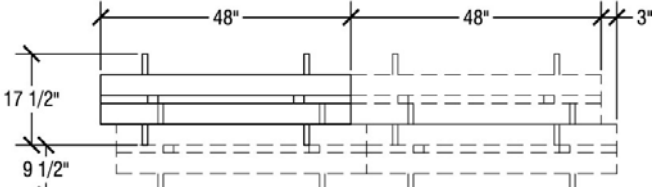

Oval (48"x60") Top Dimensions

Top Height: 27" or 29"
Folded Height: 41" or 43"

Table Dimensions

Storage Configuration

Round 72" Top Dimensions

Top Height: 27", 29" or 32"
Folded Height: 44" or 46"

Table Dimensions

Storage Configuration

Round 66" Top Dimensions

Top Height: 29"
Folded Height: 44" or 46"

Table Dimensions

Storage Configuration

Round 60" Top Dimensions

Top Height: 27", 29" or 32"

Folded Height: 41" or 43"