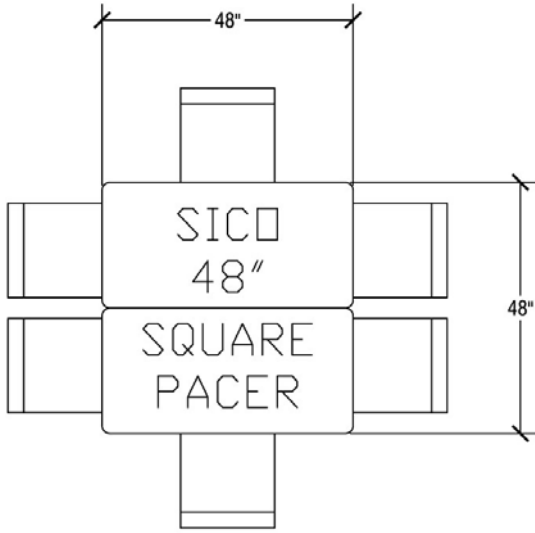

Top Height: 27", 29" or 32"
Folded Height: 41" or 43"

Table Dimensions

Storage Configuration

Hexagon Top Dimensions

Top Height: 27" or 29"
Folded Height: 41" or 43"

Table Dimensions

Storage Configuration

Square Top Dimensions

Top Height: 27" or 29"
Folded Height: 36 1/2" or 38 1/2"

Table Dimensions

Storage Configuration

Rectangle (30"x96") Top Dimensions

Top Height: 27", 29" or 32"
Folded Height: 51 1/2" or 53 1/2"

Table Dimensions

Storage Configuration

Rectangle (30"x72") Top Dimensions

Top Height: 27" or 29"
Folded Height: 44" or 46"

Table Dimensions

Storage Configuration

Rectangle (8'x24") Top Dimensions

Top Height: 27" or 29"
Folded Height: 51 1/2" or 53 1/2"

Table Dimensions

Storage Configuration

Rectangle (6'x24") Top Dimensions

Top Height: 27" or 29"
Folded Height: 44" or 46"

Table Dimensions

Storage Configuration

For More Information Visit: <http://www.sicoinc.com/pacer.php>
7525 Cahill Road, Minneapolis MN 55439
1.800.533.7426