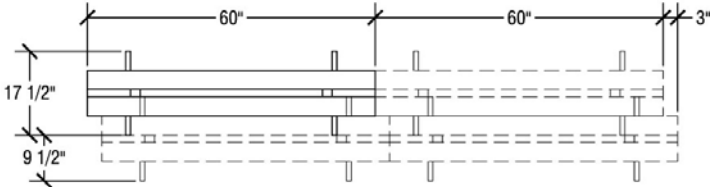

7525 Cahill Road, Minneapolis MN 55439

1.800.533.7426

SICO® Pacer Table Dimensions

Serpentine Top Dimensions

Top Height: 29"
Folded Height: 51 1/2" or 53 1/2"

Table Dimensions

Storage Configuration

Oval (60" x 72") Top Dimensions

Top Height: 27", 29" or 32"
Folded Height: 44" or 46"

Table Dimensions

Storage Configuration

Oval (60"x66") Top Dimensions

Top Height: 27" or 29"
Folded Height: 44" or 46"

Table Dimensions

Storage Configuration