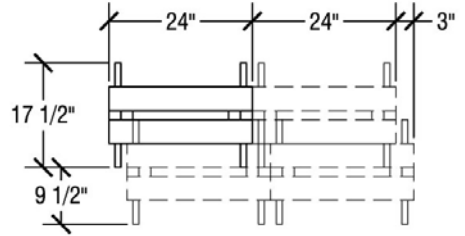

Storage Configuration

Rectangle (30"x72") Top Dimensions

Top Height: 27" or 29"
Folded Height: 44" or 46"

Table Dimensions

Storage Configuration

Rectangle (8'x24") Top Dimensions

Top Height: 27" or 29"
Folded Height: 51 1/2" or 53 1/2"

Table Dimensions

Storage Configuration

Rectangle (6'x24") Top Dimensions

Top Height: 27" or 29"
Folded Height: 44" or 46"

Table Dimensions

Storage Configuration

For More Information Visit: <http://www.sicoinc.com/pacer.php>
7525 Cahill Road, Minneapolis MN 55439
1.800.533.7426