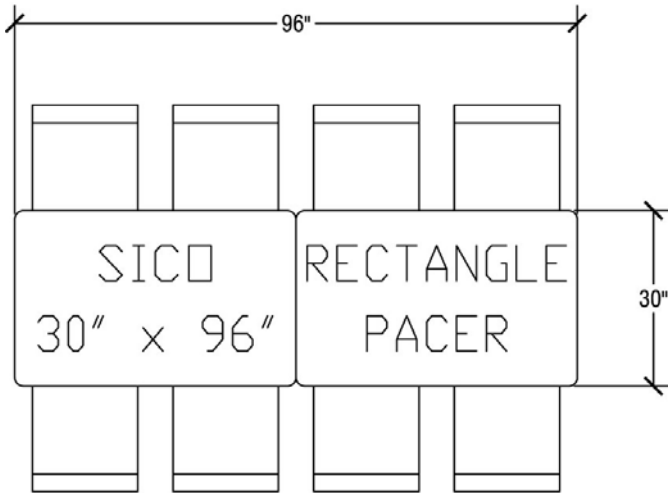

Top Height: 27", 29" or 32"
Folded Height: 41" or 43"

Table Dimensions

Storage Configuration

Hexagon Top Dimensions

Top Height: 27" or 29"
Folded Height: 41" or 43"

Table Dimensions

Storage Configuration

Square Top Dimensions

Top Height: 27" or 29"
Folded Height: 36 1/2" or 38 1/2"

Table Dimensions

Storage Configuration

Rectangle (30"x96") Top Dimensions

Top Height: 27", 29" or 32"
Folded Height: 51 1/2" or 53 1/2"

Table Dimensions

Storage Configuration

Rectangle (30"x72") Top Dimensions

Top Height: 27" or 29"
Folded Height: 44" or 46"

Table Dimensions

Storage Configuration

Rectangle (8'x24") Top Dimensions

Top Height: 27" or 29"
Folded Height: 51 1/2" or 53 1/2"

Table Dimensions

Storage Configuration

Rectangle (6'x24") Top Dimensions

Top Height: 27" or 29"
Folded Height: 44" or 46"

Table Dimensions

Storage Configuration

For More Information Visit: <http://www.sicoinc.com/pacer.php>
7525 Cahill Road, Minneapolis MN 55439
1.800.533.7426