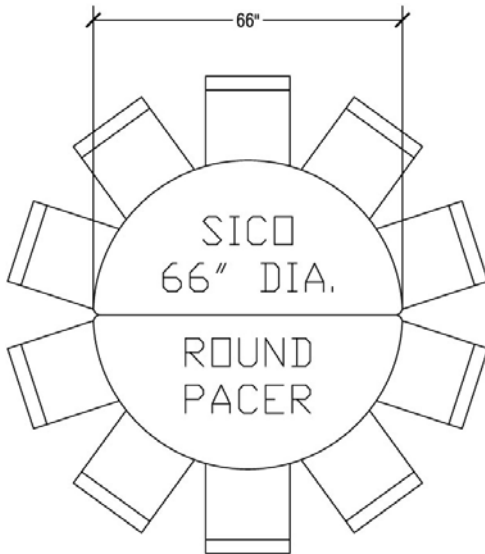

Oval (48"x60") Top Dimensions

Top Height: 27" or 29"
Folded Height: 41" or 43"

Table Dimensions

Storage Configuration

Round 72" Top Dimensions

Top Height: 27", 29" or 32"
Folded Height: 44" or 46"

Table Dimensions

Storage Configuration

Round 66" Top Dimensions

Top Height: 29"
Folded Height: 44" or 46"

Table Dimensions

Storage Configuration

Round 60" Top Dimensions

Top Height: 27", 29" or 32"

Folded Height: 41" or 43"

Table Dimensions

Storage Configuration

Round 48" Top Dimensions

Top Height: 27" or 29"

Folded Height: 36 1/2" or 38 1/2"

Table Dimensions

Storage Configuration

Octagon Top Dimensions

Top Height: 27", 29" or 32"
Folded Height: 41" or 43"

Table Dimensions

Storage Configuration

Hexagon Top Dimensions

Top Height: 27" or 29"
Folded Height: 41" or 43"

Table Dimensions

Storage Configuration

Square Top Dimensions