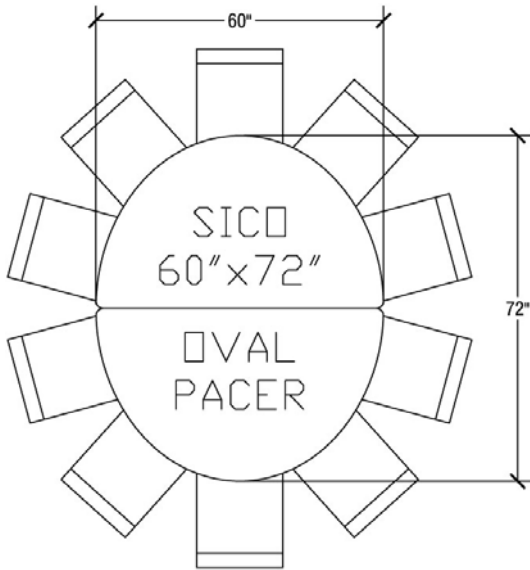

7525 Cahill Road, Minneapolis MN 55439

1.800.533.7426

SICO® Pacer Table Dimensions

Serpentine Top Dimensions

Top Height: 29"
Folded Height: 51 1/2" or 53 1/2"

Table Dimensions

Storage Configuration

Oval (60" x 72") Top Dimensions

Top Height: 27", 29" or 32"
Folded Height: 44" or 46"

Table Dimensions

Storage Configuration

Oval (60"x66") Top Dimensions

Top Height: 27" or 29"
Folded Height: 44" or 46"

Table Dimensions

Storage Configuration

Oval (48"x60") Top Dimensions

Top Height: 27" or 29"
Folded Height: 41" or 43"

Table Dimensions

Storage Configuration

Round 72" Top Dimensions

Top Height: 27", 29" or 32"
Folded Height: 44" or 46"

Table Dimensions

Storage Configuration

Round 66" Top Dimensions

Top Height: 29"
Folded Height: 44" or 46"

Table Dimensions

Storage Configuration

Round 60" Top Dimensions

Top Height: 27", 29" or 32"

Folded Height: 41" or 43"