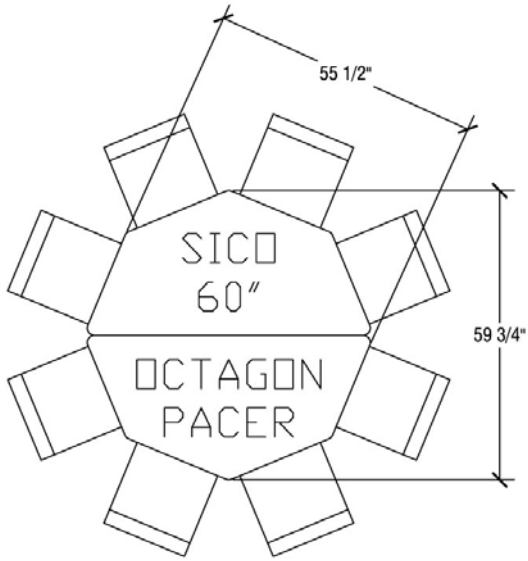

Table Dimensions

Storage Configuration

Round 48" Top Dimensions

Top Height: 27" or 29"

Folded Height: 36 1/2" or 38 1/2"

Table Dimensions

Storage Configuration

Octagon Top Dimensions

Top Height: 27", 29" or 32"
Folded Height: 41" or 43"

Table Dimensions

Storage Configuration

Hexagon Top Dimensions

Top Height: 27" or 29"
Folded Height: 41" or 43"

Table Dimensions

Storage Configuration

Square Top Dimensions

Top Height: 27" or 29"
Folded Height: 36 1/2" or 38 1/2"

Table Dimensions

Storage Configuration

Rectangle (30"x96") Top Dimensions

Top Height: 27", 29" or 32"
Folded Height: 51 1/2" or 53 1/2"

Table Dimensions

Storage Configuration

Rectangle (30"x72") Top Dimensions

Top Height: 27" or 29"
Folded Height: 44" or 46"

Table Dimensions

Storage Configuration

Rectangle (8'x24") Top Dimensions

Top Height: 27" or 29"
Folded Height: 51 1/2" or 53 1/2"