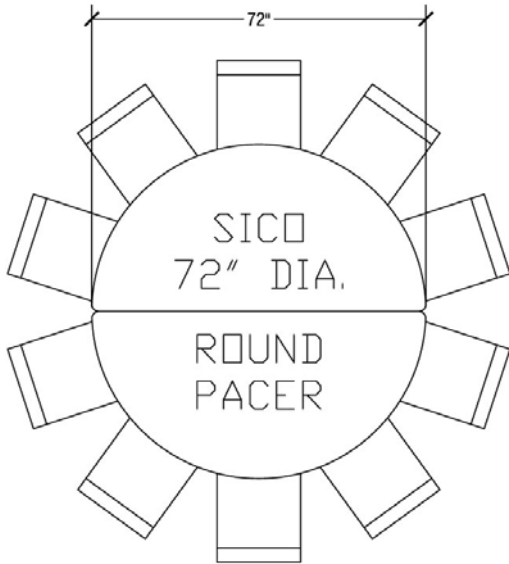

Top Height: 27", 29" or 32"
Folded Height: 44" or 46"

Table Dimensions

Storage Configuration

Oval (60"x66") Top Dimensions

Top Height: 27" or 29"
Folded Height: 44" or 46"

Table Dimensions

Storage Configuration

Oval (48"x60") Top Dimensions

Top Height: 27" or 29"
Folded Height: 41" or 43"

Table Dimensions

Storage Configuration

Round 72" Top Dimensions

Top Height: 27", 29" or 32"
Folded Height: 44" or 46"

Table Dimensions

Storage Configuration

Round 66" Top Dimensions

Top Height: 29"
Folded Height: 44" or 46"

Table Dimensions

Storage Configuration

Round 60" Top Dimensions

Top Height: 27", 29" or 32"

Folded Height: 41" or 43"

Table Dimensions

Storage Configuration

Round 48" Top Dimensions

Top Height: 27" or 29"

Folded Height: 36 1/2" or 38 1/2"

Table Dimensions

Storage Configuration

Octagon Top Dimensions