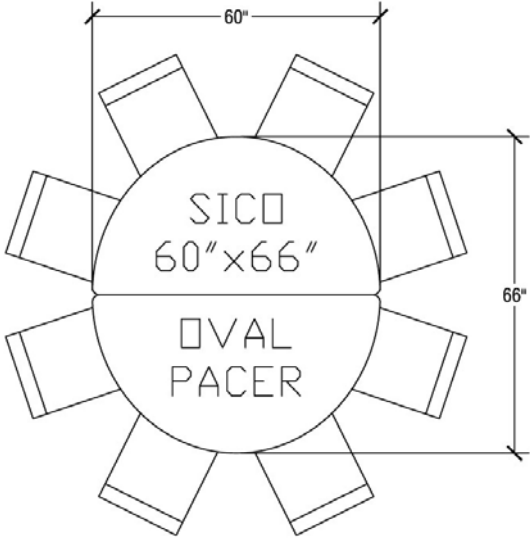

7525 Cahill Road, Minneapolis MN 55439

1.800.533.7426

SICO® Pacer Table Dimensions

Serpentine Top Dimensions

Top Height: 29"
Folded Height: 51 1/2" or 53 1/2"

Table Dimensions

Storage Configuration

Oval (60" x 72") Top Dimensions

Top Height: 27", 29" or 32"
Folded Height: 44" or 46"

Table Dimensions

Storage Configuration

Oval (60"x66") Top Dimensions

Top Height: 27" or 29"
Folded Height: 44" or 46"

Table Dimensions

Storage Configuration

Oval (48"x60") Top Dimensions

Top Height: 27" or 29"
Folded Height: 41" or 43"

Table Dimensions

Storage Configuration

Round 72" Top Dimensions

Top Height: 27", 29" or 32"
Folded Height: 44" or 46"

Table Dimensions

Storage Configuration

Round 66" Top Dimensions

Top Height: 29"
Folded Height: 44" or 46"

Table Dimensions

Storage Configuration

Round 60" Top Dimensions

Top Height: 27", 29" or 32"

Folded Height: 41" or 43"