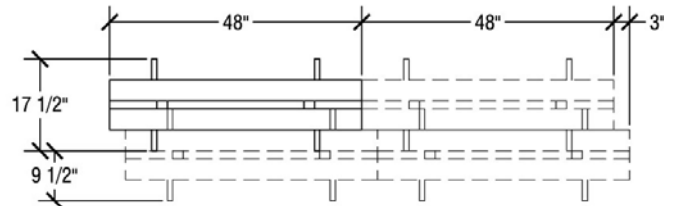

Storage Configuration

Round 66" Top Dimensions

Top Height: 29"
Folded Height: 44" or 46"

Table Dimensions

Storage Configuration

Round 60" Top Dimensions

Top Height: 27", 29" or 32"

Folded Height: 41" or 43"

Table Dimensions

Storage Configuration

Round 48" Top Dimensions

Top Height: 27" or 29"

Folded Height: 36 1/2" or 38 1/2"

Table Dimensions

Storage Configuration

Octagon Top Dimensions

Top Height: 27", 29" or 32"
Folded Height: 41" or 43"

Table Dimensions

Storage Configuration

Hexagon Top Dimensions

Top Height: 27" or 29"
Folded Height: 41" or 43"

Table Dimensions

Storage Configuration

Square Top Dimensions