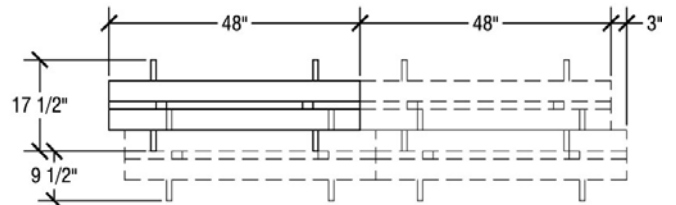

Table Dimensions

Storage Configuration

Round 48" Top Dimensions

Top Height: 27" or 29"

Folded Height: 36 1/2" or 38 1/2"

Table Dimensions

Storage Configuration

Octagon Top Dimensions

Top Height: 27", 29" or 32"
Folded Height: 41" or 43"

Table Dimensions

Storage Configuration

Hexagon Top Dimensions

Top Height: 27" or 29"
Folded Height: 41" or 43"

Table Dimensions

Storage Configuration

Square Top Dimensions

Top Height: 27" or 29"
Folded Height: 36 1/2" or 38 1/2"

Table Dimensions

Storage Configuration

Rectangle (30"x96") Top Dimensions

Top Height: 27", 29" or 32"
Folded Height: 51 1/2" or 53 1/2"

Table Dimensions