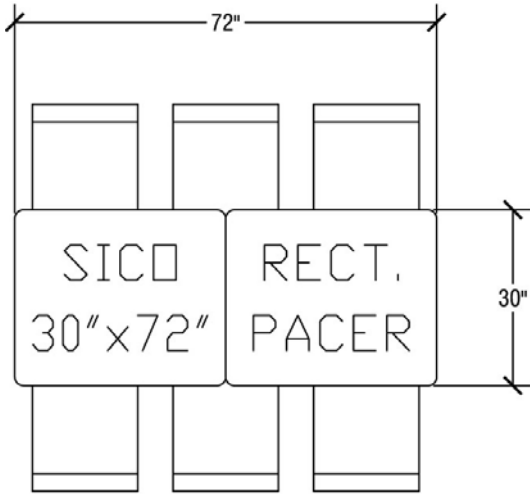

Top Height: 27" or 29"
Folded Height: 36 1/2" or 38 1/2"

Table Dimensions

Storage Configuration

Rectangle (30"x96") Top Dimensions

Top Height: 27", 29" or 32"
Folded Height: 51 1/2" or 53 1/2"

Table Dimensions

Storage Configuration

Rectangle (30"x72") Top Dimensions

Top Height: 27" or 29"
Folded Height: 44" or 46"

Table Dimensions

Storage Configuration

Rectangle (8'x24") Top Dimensions

Top Height: 27" or 29"
Folded Height: 51 1/2" or 53 1/2"

Table Dimensions

Storage Configuration

Rectangle (6'x24") Top Dimensions

Top Height: 27" or 29"
Folded Height: 44" or 46"

Table Dimensions

Storage Configuration

For More Information Visit: <http://www.sicoinc.com/pacer.php>
7525 Cahill Road, Minneapolis MN 55439
1.800.533.7426