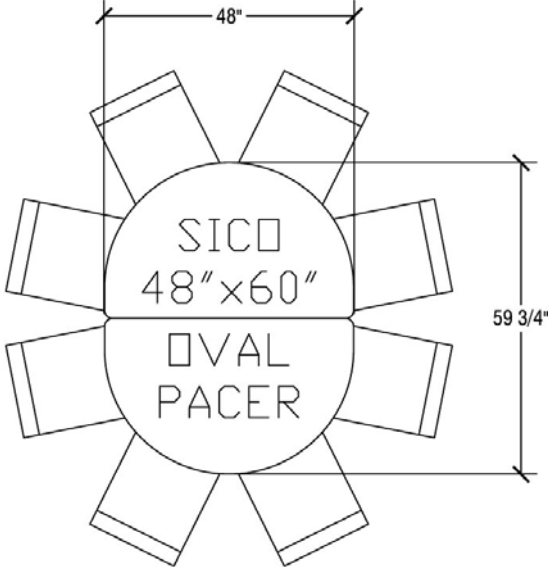

Top Height: 27", 29" or 32"
Folded Height: 44" or 46"

Table Dimensions

Storage Configuration

Oval (60"x66") Top Dimensions

Top Height: 27" or 29"
Folded Height: 44" or 46"

Table Dimensions

Storage Configuration

Oval (48"x60") Top Dimensions

Top Height: 27" or 29"
Folded Height: 41" or 43"

Table Dimensions

Storage Configuration

Round 72" Top Dimensions

Top Height: 27", 29" or 32"
Folded Height: 44" or 46"

Table Dimensions

Storage Configuration

Round 66" Top Dimensions

Top Height: 29"
Folded Height: 44" or 46"

Table Dimensions

Storage Configuration

Round 60" Top Dimensions

Top Height: 27", 29" or 32"

Folded Height: 41" or 43"

Table Dimensions

Storage Configuration

Round 48" Top Dimensions

Top Height: 27" or 29"

Folded Height: 36 1/2" or 38 1/2"

Table Dimensions

Storage Configuration

Octagon Top Dimensions