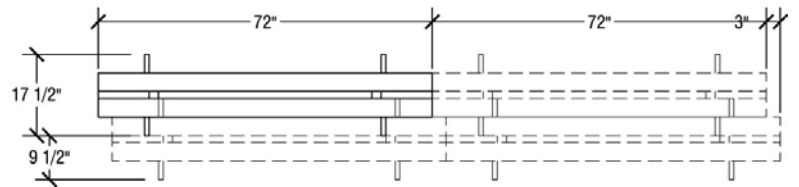

Oval (48"x60") Top Dimensions

Top Height: 27" or 29"
Folded Height: 41" or 43"

Table Dimensions

Storage Configuration

Round 72" Top Dimensions

Top Height: 27", 29" or 32"
Folded Height: 44" or 46"

Table Dimensions

Storage Configuration

Round 66" Top Dimensions

Top Height: 29"
Folded Height: 44" or 46"

Table Dimensions

Storage Configuration

Round 60" Top Dimensions

Top Height: 27", 29" or 32"

Folded Height: 41" or 43"