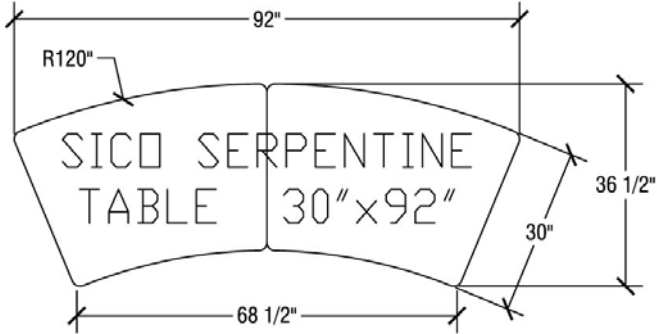

7525 Cahill Road, Minneapolis MN 55439

1.800.533.7426

SICO® Pacer Table Dimensions

Serpentine Top Dimensions

Top Height: 29"
Folded Height: 51 1/2" or 53 1/2"

Table Dimensions

Storage Configuration

Oval (60" x 72") Top Dimensions

Top Height: 27", 29" or 32"
Folded Height: 44" or 46"

Table Dimensions

Storage Configuration

Oval (60"x66") Top Dimensions

Top Height: 27" or 29"
Folded Height: 44" or 46"

Table Dimensions

Storage Configuration