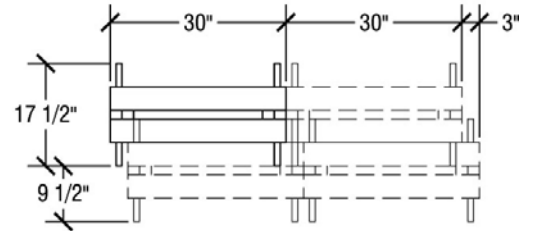

Top Height: 27", 29" or 32"
Folded Height: 41" or 43"

Table Dimensions

Storage Configuration

Hexagon Top Dimensions

Top Height: 27" or 29"
Folded Height: 41" or 43"

Table Dimensions

Storage Configuration

Square Top Dimensions

Top Height: 27" or 29"
Folded Height: 36 1/2" or 38 1/2"

Table Dimensions

Storage Configuration

Rectangle (30"x96") Top Dimensions

Top Height: 27", 29" or 32"
Folded Height: 51 1/2" or 53 1/2"

Table Dimensions

Storage Configuration

Rectangle (30"x72") Top Dimensions

Top Height: 27" or 29"
Folded Height: 44" or 46"

Table Dimensions

Storage Configuration

Rectangle (8'x24") Top Dimensions

Top Height: 27" or 29"
Folded Height: 51 1/2" or 53 1/2"

Table Dimensions

Storage Configuration

Rectangle (6'x24") Top Dimensions

Top Height: 27" or 29"
Folded Height: 44" or 46"

Table Dimensions

Storage Configuration

For More Information Visit: <http://www.sicoinc.com/pacer.php>
7525 Cahill Road, Minneapolis MN 55439
1.800.533.7426