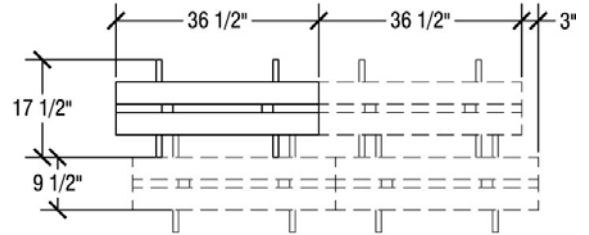

7525 Cahill Road, Minneapolis MN 55439

1.800.533.7426

SICO® Pacer Table Dimensions

Serpentine Top Dimensions

Top Height: 29"
Folded Height: 51 1/2" or 53 1/2"

Table Dimensions

Storage Configuration

Oval (60" x 72") Top Dimensions

Top Height: 27", 29" or 32"
Folded Height: 44" or 46"

Table Dimensions

Storage Configuration

Oval (60"x66") Top Dimensions

Top Height: 27" or 29"
Folded Height: 44" or 46"

Table Dimensions

Storage Configuration