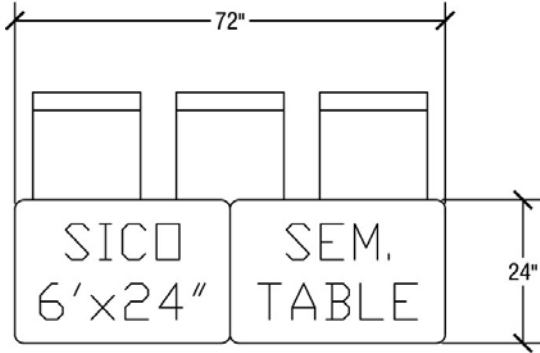

Top Height: 27", 29" or 32"
Folded Height: 41" or 43"

Table Dimensions

Storage Configuration

Hexagon Top Dimensions

Top Height: 27" or 29"
Folded Height: 41" or 43"

Table Dimensions

Storage Configuration

Square Top Dimensions

Top Height: 27" or 29"
Folded Height: 36 1/2" or 38 1/2"

Table Dimensions

Storage Configuration

Rectangle (30"x96") Top Dimensions

Top Height: 27", 29" or 32"
Folded Height: 51 1/2" or 53 1/2"

Table Dimensions

Storage Configuration

Rectangle (30"x72") Top Dimensions

Top Height: 27" or 29"
Folded Height: 44" or 46"

Table Dimensions

Storage Configuration

Rectangle (8'x24") Top Dimensions

Top Height: 27" or 29"
Folded Height: 51 1/2" or 53 1/2"

Table Dimensions

Storage Configuration

Rectangle (6'x24") Top Dimensions

Top Height: 27" or 29"
Folded Height: 44" or 46"

Table Dimensions

Storage Configuration

For More Information Visit: <http://www.sicoinc.com/pacer.php>
7525 Cahill Road, Minneapolis MN 55439
1.800.533.7426