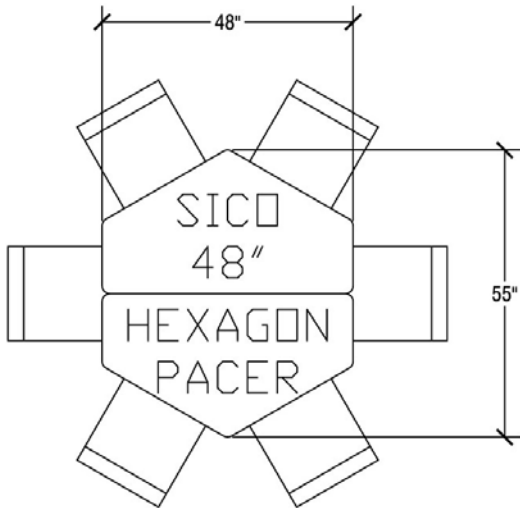

Table Dimensions

Storage Configuration

Round 48" Top Dimensions

Top Height: 27" or 29"

Folded Height: 36 1/2" or 38 1/2"

Table Dimensions

Storage Configuration

Octagon Top Dimensions

Top Height: 27", 29" or 32"
Folded Height: 41" or 43"

Table Dimensions

Storage Configuration

Hexagon Top Dimensions

Top Height: 27" or 29"
Folded Height: 41" or 43"

Table Dimensions

Storage Configuration

Square Top Dimensions

Top Height: 27" or 29"
Folded Height: 36 1/2" or 38 1/2"

Table Dimensions

Storage Configuration

Rectangle (30"x96") Top Dimensions

Top Height: 27", 29" or 32"
Folded Height: 51 1/2" or 53 1/2"

Table Dimensions

Storage Configuration

Rectangle (30"x72") Top Dimensions

Top Height: 27" or 29"
Folded Height: 44" or 46"

Table Dimensions

Storage Configuration

Rectangle (8'x24") Top Dimensions

Top Height: 27" or 29"
Folded Height: 51 1/2" or 53 1/2"