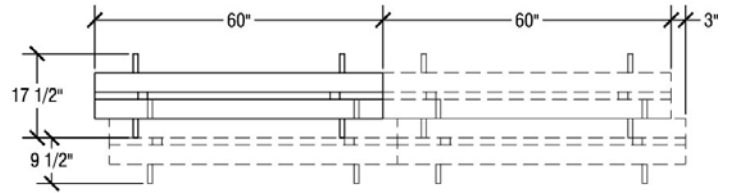

Storage Configuration

Round 66" Top Dimensions

Top Height: 29"
Folded Height: 44" or 46"

Table Dimensions

Storage Configuration

Round 60" Top Dimensions

Top Height: 27", 29" or 32"

Folded Height: 41" or 43"

Table Dimensions

Storage Configuration

Round 48" Top Dimensions

Top Height: 27" or 29"

Folded Height: 36 1/2" or 38 1/2"

Table Dimensions

Storage Configuration

Octagon Top Dimensions