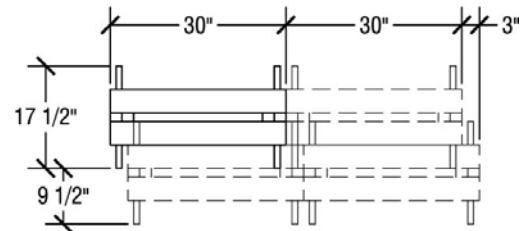

Top Height: 27", 29" or 32"
Folded Height: 41" or 43"

Table Dimensions

Storage Configuration

Hexagon Top Dimensions

Top Height: 27" or 29"
Folded Height: 41" or 43"

Table Dimensions

Storage Configuration

Square Top Dimensions

Top Height: 27" or 29"
Folded Height: 36 1/2" or 38 1/2"

Table Dimensions

Storage Configuration

Rectangle (30"x96") Top Dimensions

Top Height: 27", 29" or 32"
Folded Height: 51 1/2" or 53 1/2"

Table Dimensions

Storage Configuration

Rectangle (30"x72") Top Dimensions

Top Height: 27" or 29"
Folded Height: 44" or 46"

Table Dimensions

Storage Configuration

Rectangle (8'x24") Top Dimensions

Top Height: 27" or 29"
Folded Height: 51 1/2" or 53 1/2"

Table Dimensions

Storage Configuration

Rectangle (6'x24") Top Dimensions

Top Height: 27" or 29"
Folded Height: 44" or 46"

Table Dimensions

Storage Configuration

For More Information Visit: <http://www.sicoinc.com/pacer.php>
7525 Cahill Road, Minneapolis MN 55439
1.800.533.7426