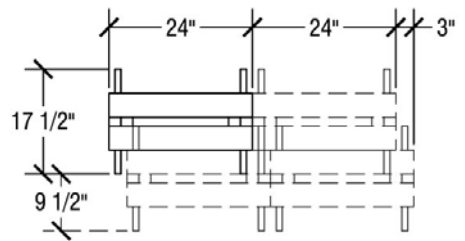

Top Height: 27", 29" or 32"
Folded Height: 41" or 43"

Table Dimensions

Storage Configuration

Hexagon Top Dimensions

Top Height: 27" or 29"
Folded Height: 41" or 43"

Table Dimensions

Storage Configuration

Square Top Dimensions

Top Height: 27" or 29"
Folded Height: 36 1/2" or 38 1/2"

Table Dimensions

Storage Configuration

Rectangle (30"x96") Top Dimensions

Top Height: 27", 29" or 32"
Folded Height: 51 1/2" or 53 1/2"

Table Dimensions

Storage Configuration

Rectangle (30"x72") Top Dimensions

Top Height: 27" or 29"
Folded Height: 44" or 46"

Table Dimensions

Storage Configuration

Rectangle (8'x24") Top Dimensions

Top Height: 27" or 29"
Folded Height: 51 1/2" or 53 1/2"

Table Dimensions

Storage Configuration

Rectangle (6'x24") Top Dimensions

Top Height: 27" or 29"
Folded Height: 44" or 46"

Table Dimensions

Storage Configuration

For More Information Visit: <http://www.sicoinc.com/pacer.php>
7525 Cahill Road, Minneapolis MN 55439
1.800.533.7426