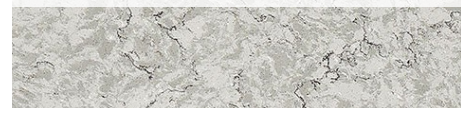

BUFFET STATION QUARTZ OPTIONS

(as of December 2017)

Quartz

View larger size images and other available quartz options at Wilsonart.com.

Quartz options subject to change.

Colors are representative only.

Chillkat Q1013

Manhattan Q1016

Vesuvius Q1017

Lazio Q1018

Lyra Q2001

Aurora Q2003

Versailles Q2007

Adastra Q3006

Kolams Q4009

King's Crown Q4018

Via Augusta Q4024

Tellaro Q4025

Marrara Q4026