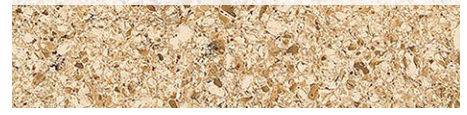

BUFFET STATION QUARTZ OPTIONS

(as of December 2017)

Quartz

View larger size images and other available quartz options at Wilsonart.com.

Quartz options subject to change.

Colors are representative only.

Chillkat Q1013

Manhattan Q1016

Vesuvius Q1017

Lazio Q1018

Lyra Q2001

Aurora Q2003

Versailles Q2007

Adastra Q3006

Kolams Q4009

King's Crown Q4018

Via Augusta Q4024

Tellaro Q4025

Marrara Q4026