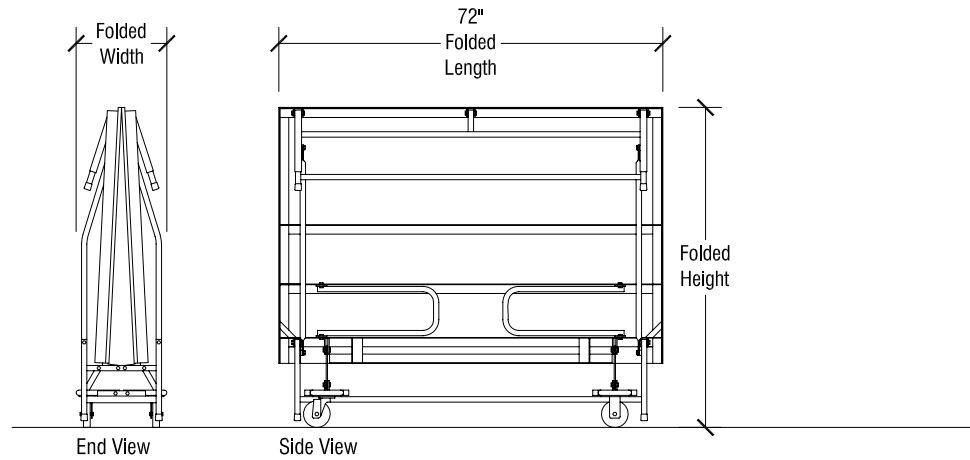

Open Stage Dimensions

3' x 8' 1800 Series Stage Dimensions		
Single Height Stages (Only)	Folded Length = 36"	
Height	Folded Width	Folded Height
8"	16 1/2"	52"
16"	17"	60"
24"	21"	68"
32"	21"	76"

Folded for Storage

SICO 1800 Series 3' x 8' Stages

Single Height Only

6' x 8' 1800 Series Stage Dimensions

Single Height Stages		Folded Length = 72"	
Height A	Height B	Folded Width	Folded Height
8"	N/A	16 1/2"	52"
16"	N/A	17"	60"
24"	N/A	21"	68"
32"	N/A	21"	76"
Dual Height Stages		Folded Length = 72"	
Height A	Height B	Folded Width	Folded Height
16"	24"	17"	60"
24"	32"	21"	68"
32"	40"	21"	76"

Open Stage Dimensions

Folded for Storage

SICO 1800 Series 6' x 8' Stages

Single and Dual Height

Open Stage Dimensions

4' x 8' 1800 Series Stage Dimensions

Single Height Stages		Folded Length = 48"	
Height A	Height B	Folded Width	Folded Height
8"	N/A	16 1/2"	52"
16"	N/A	17"	60"
24"	N/A	21"	68"
32"	N/A	21"	76"
Dual Height Stages		Folded Length = 48"	
Height A	Height B	Folded Width	Folded Height
16"	24"	17"	60"
24"	32"	21"	68"
32"	40"	21"	76"

Folded for Storage

SICO 1800 Series 4' x 8' Stages
Single and Dual Height