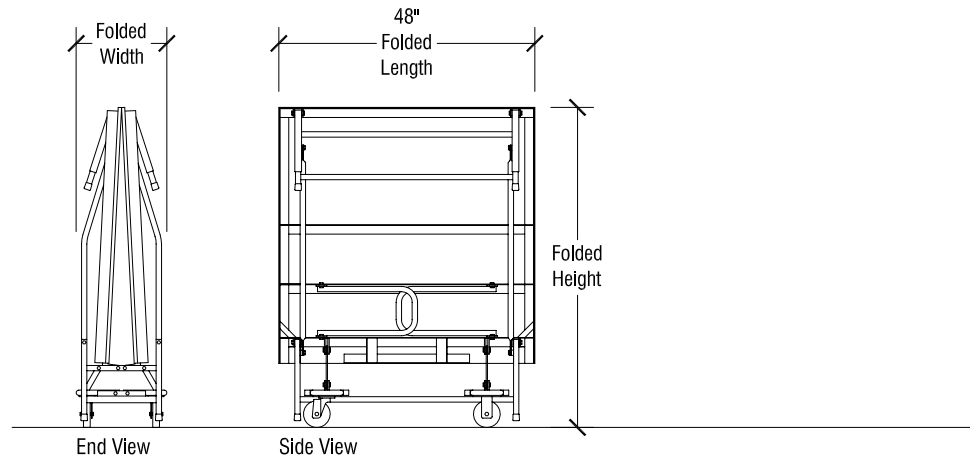

Open Stage Dimensions

3' x 8' 1800 Series Stage Dimensions		
Single Height Stages (Only)	Folded Length = 36"	
Height	Folded Width	Folded Height
8"	16 1/2"	52"
16"	17"	60"
24"	21"	68"
32"	21"	76"

Folded for Storage

SICO 1800 Series 3' x 8' Stages

Single Height Only

6' x 8' 1800 Series Stage Dimensions

Single Height Stages		Folded Length = 72"	
Height A	Height B	Folded Width	Folded Height
8"	N/A	16 1/2"	52"
16"	N/A	17"	60"
24"	N/A	21"	68"
32"	N/A	21"	76"
Dual Height Stages		Folded Length = 72"	
Height A	Height B	Folded Width	Folded Height
16"	24"	17"	60"
24"	32"	21"	68"
32"	40"	21"	76"

Open Stage Dimensions

Folded for Storage

SICO 1800 Series 6' x 8' Stages

Single and Dual Height

Open Stage Dimensions

4' x 8' 1800 Series Stage Dimensions

Single Height Stages		Folded Length = 48"	
Height A	Height B	Folded Width	Folded Height
8"	N/A	16 1/2"	52"
16"	N/A	17"	60"
24"	N/A	21"	68"
32"	N/A	21"	76"
Dual Height Stages		Folded Length = 48"	
Height A	Height B	Folded Width	Folded Height
16"	24"	17"	60"
24"	32"	21"	68"
32"	40"	21"	76"

Folded for Storage

SICO 1800 Series 4' x 8' Stages
Single and Dual Height