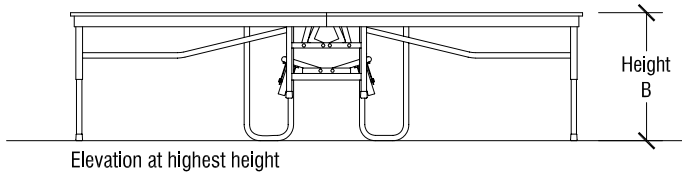

Open Stage Dimensions

3' x 8' 1800 Series Stage Dimensions		
Single Height Stages (Only)	Folded Length = 36"	
Height	Folded Width	Folded Height
8"	16 1/2"	52"
16"	17"	60"
24"	21"	68"
32"	21"	76"

Folded for Storage

SICO 1800 Series 3' x 8' Stages

Single Height Only

6' x 8' 1800 Series Stage Dimensions

Single Height Stages		Folded Length = 72"	
Height A	Height B	Folded Width	Folded Height
8"	N/A	16 1/2"	52"
16"	N/A	17"	60"
24"	N/A	21"	68"
32"	N/A	21"	76"
Dual Height Stages		Folded Length = 72"	
Height A	Height B	Folded Width	Folded Height
16"	24"	17"	60"
24"	32"	21"	68"
32"	40"	21"	76"

Open Stage Dimensions

Folded for Storage

SICO 1800 Series 6' x 8' Stages

Single and Dual Height

Open Stage Dimensions

4' x 8' 1800 Series Stage Dimensions

Single Height Stages		Folded Length = 48"	
Height A	Height B	Folded Width	Folded Height
8"	N/A	16 1/2"	52"
16"	N/A	17"	60"
24"	N/A	21"	68"
32"	N/A	21"	76"
Dual Height Stages		Folded Length = 48"	
Height A	Height B	Folded Width	Folded Height
16"	24"	17"	60"
24"	32"	21"	68"
32"	40"	21"	76"

Folded for Storage

SICO 1800 Series 4' x 8' Stages
Single and Dual Height