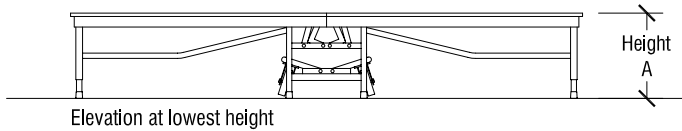

Open Stage Dimensions

3' x 8' 1800 Series Stage Dimensions		
Single Height Stages (Only)	Folded Length = 36"	
Height	Folded Width	Folded Height
8"	16 1/2"	52"
16"	17"	60"
24"	21"	68"
32"	21"	76"

Folded for Storage

SICO 1800 Series 3' x 8' Stages

Single Height Only

6' x 8' 1800 Series Stage Dimensions

Single Height Stages		Folded Length = 72"	
Height A	Height B	Folded Width	Folded Height
8"	N/A	16 1/2"	52"
16"	N/A	17"	60"
24"	N/A	21"	68"
32"	N/A	21"	76"
Dual Height Stages		Folded Length = 72"	
Height A	Height B	Folded Width	Folded Height
16"	24"	17"	60"
24"	32"	21"	68"
32"	40"	21"	76"

Open Stage Dimensions

Folded for Storage

SICO 1800 Series 6' x 8' Stages

Single and Dual Height

Open Stage Dimensions

4' x 8' 1800 Series Stage Dimensions

Single Height Stages		Folded Length = 48"	
Height A	Height B	Folded Width	Folded Height
8"	N/A	16 1/2"	52"
16"	N/A	17"	60"
24"	N/A	21"	68"
32"	N/A	21"	76"
Dual Height Stages		Folded Length = 48"	
Height A	Height B	Folded Width	Folded Height
16"	24"	17"	60"
24"	32"	21"	68"
32"	40"	21"	76"

Folded for Storage

SICO 1800 Series 4' x 8' Stages
Single and Dual Height