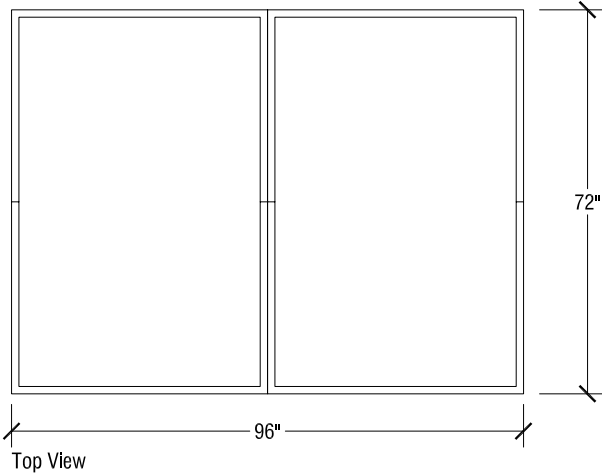

Open Stage Dimensions

3' x 8' 1800 Series Stage Dimensions		
Single Height Stages (Only)	Folded Length = 36"	
Height	Folded Width	Folded Height
8"	16 1/2"	52"
16"	17"	60"
24"	21"	68"
32"	21"	76"

Folded for Storage

SICO 1800 Series 3' x 8' Stages

Single Height Only

6' x 8' 1800 Series Stage Dimensions

Single Height Stages		Folded Length = 72"	
Height A	Height B	Folded Width	Folded Height
8"	N/A	16 1/2"	52"
16"	N/A	17"	60"
24"	N/A	21"	68"
32"	N/A	21"	76"
Dual Height Stages		Folded Length = 72"	
Height A	Height B	Folded Width	Folded Height
16"	24"	17"	60"
24"	32"	21"	68"
32"	40"	21"	76"

Open Stage Dimensions

Folded for Storage

SICO 1800 Series 6' x 8' Stages

Single and Dual Height

Open Stage Dimensions

4' x 8' 1800 Series Stage Dimensions

Single Height Stages		Folded Length = 48"	
Height A	Height B	Folded Width	Folded Height
8"	N/A	16 1/2"	52"
16"	N/A	17"	60"
24"	N/A	21"	68"
32"	N/A	21"	76"
Dual Height Stages		Folded Length = 48"	
Height A	Height B	Folded Width	Folded Height
16"	24"	17"	60"
24"	32"	21"	68"
32"	40"	21"	76"

Folded for Storage

SICO 1800 Series 4' x 8' Stages
Single and Dual Height