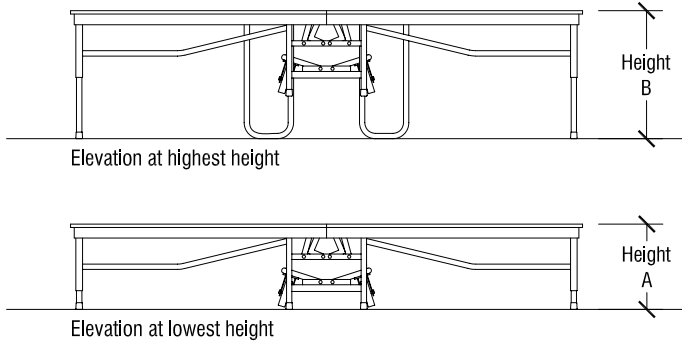

Open Stage Dimensions

3' x 8' 1800 Series Stage Dimensions		
Single Height Stages (Only)	Folded Length = 36"	
Height	Folded Width	Folded Height
8"	16 1/2"	52"
16"	17"	60"
24"	21"	68"
32"	21"	76"

Folded for Storage

SICO 1800 Series 3' x 8' Stages

Single Height Only

6' x 8' 1800 Series Stage Dimensions

Single Height Stages		Folded Length = 72"	
Height A	Height B	Folded Width	Folded Height
8"	N/A	16 1/2"	52"
16"	N/A	17"	60"
24"	N/A	21"	68"
32"	N/A	21"	76"
Dual Height Stages		Folded Length = 72"	
Height A	Height B	Folded Width	Folded Height
16"	24"	17"	60"
24"	32"	21"	68"
32"	40"	21"	76"

Open Stage Dimensions

Folded for Storage

SICO 1800 Series 6' x 8' Stages

Single and Dual Height

Open Stage Dimensions

4' x 8' 1800 Series Stage Dimensions

Single Height Stages		Folded Length = 48"	
Height A	Height B	Folded Width	Folded Height
8"	N/A	16 1/2"	52"
16"	N/A	17"	60"
24"	N/A	21"	68"
32"	N/A	21"	76"
Dual Height Stages		Folded Length = 48"	
Height A	Height B	Folded Width	Folded Height
16"	24"	17"	60"
24"	32"	21"	68"
32"	40"	21"	76"

Folded for Storage

SICO 1800 Series 4' x 8' Stages
Single and Dual Height