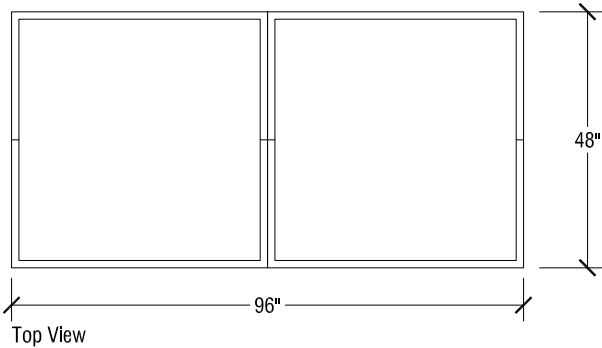

Open Stage Dimensions

3' x 8' 1800 Series Stage Dimensions		
Single Height Stages (Only)	Folded Length = 36"	
Height	Folded Width	Folded Height
8"	16 1/2"	52"
16"	17"	60"
24"	21"	68"
32"	21"	76"

Folded for Storage

SICO 1800 Series 3' x 8' Stages

Single Height Only

6' x 8' 1800 Series Stage Dimensions

Single Height Stages		Folded Length = 72"	
Height A	Height B	Folded Width	Folded Height
8"	N/A	16 1/2"	52"
16"	N/A	17"	60"
24"	N/A	21"	68"
32"	N/A	21"	76"
Dual Height Stages		Folded Length = 72"	
Height A	Height B	Folded Width	Folded Height
16"	24"	17"	60"
24"	32"	21"	68"
32"	40"	21"	76"

Open Stage Dimensions

Folded for Storage

SICO 1800 Series 6' x 8' Stages

Single and Dual Height

Open Stage Dimensions

4' x 8' 1800 Series Stage Dimensions

Single Height Stages		Folded Length = 48"	
Height A	Height B	Folded Width	Folded Height
8"	N/A	16 1/2"	52"
16"	N/A	17"	60"
24"	N/A	21"	68"
32"	N/A	21"	76"
Dual Height Stages		Folded Length = 48"	
Height A	Height B	Folded Width	Folded Height
16"	24"	17"	60"
24"	32"	21"	68"
32"	40"	21"	76"

Folded for Storage

SICO 1800 Series 4' x 8' Stages
Single and Dual Height