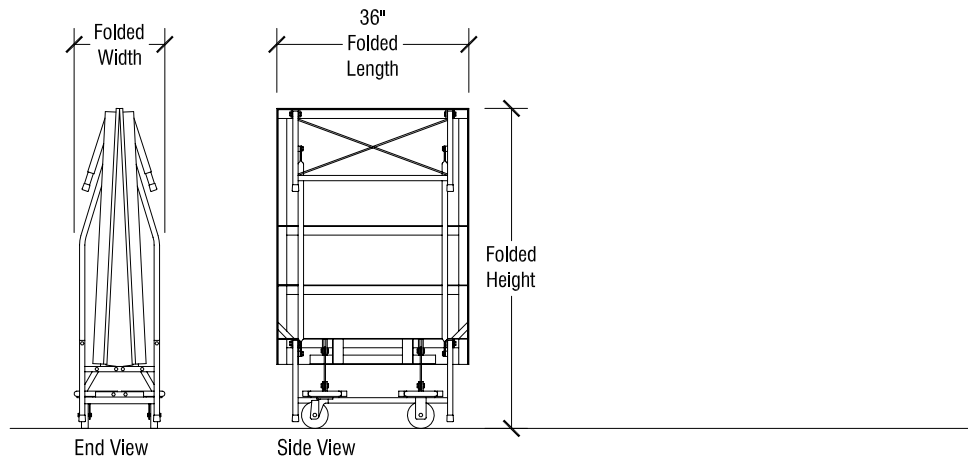

Open Stage Dimensions

3' x 8' 1800 Series Stage Dimensions		
Single Height Stages (Only)	Folded Length = 36"	
Height	Folded Width	Folded Height
8"	16 1/2"	52"
16"	17"	60"
24"	21"	68"
32"	21"	76"

Folded for Storage

SICO 1800 Series 3' x 8' Stages

Single Height Only

6' x 8' 1800 Series Stage Dimensions

Single Height Stages		Folded Length = 72"	
Height A	Height B	Folded Width	Folded Height
8"	N/A	16 1/2"	52"
16"	N/A	17"	60"
24"	N/A	21"	68"
32"	N/A	21"	76"
Dual Height Stages		Folded Length = 72"	
Height A	Height B	Folded Width	Folded Height
16"	24"	17"	60"
24"	32"	21"	68"
32"	40"	21"	76"

Open Stage Dimensions

Folded for Storage

SICO 1800 Series 6' x 8' Stages

Single and Dual Height

Open Stage Dimensions

4' x 8' 1800 Series Stage Dimensions

Single Height Stages		Folded Length = 48"	
Height A	Height B	Folded Width	Folded Height
8"	N/A	16 1/2"	52"
16"	N/A	17"	60"
24"	N/A	21"	68"
32"	N/A	21"	76"
Dual Height Stages		Folded Length = 48"	
Height A	Height B	Folded Width	Folded Height
16"	24"	17"	60"
24"	32"	21"	68"
32"	40"	21"	76"

Folded for Storage

SICO 1800 Series 4' x 8' Stages
Single and Dual Height