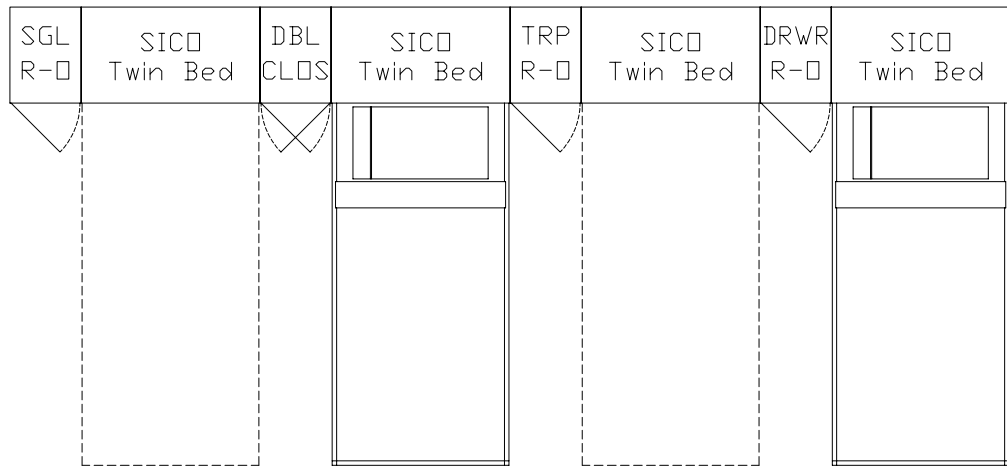

Top View w/ Verticals

Top View w/ Closets

Front Elevation w/ Verticals

Front Elevation w/ Closets

Side Elevation

SICO Room Maker Twin Bed and Fire Station Cabinets
 Available in Extra Length and Regular Length. (Extra length is the preferred size.)

Top View: Example Configuration

Front Elevation: Example Configuration

SICO Dormitory Bed and Cabinet System

Standard 22"d closets are available as either "Left Opening" or "Right Opening" (except Double Closet.)

(Beds and verticals also standard at 18 5/8"d. Closets at 18 5/8"d are special order items.)