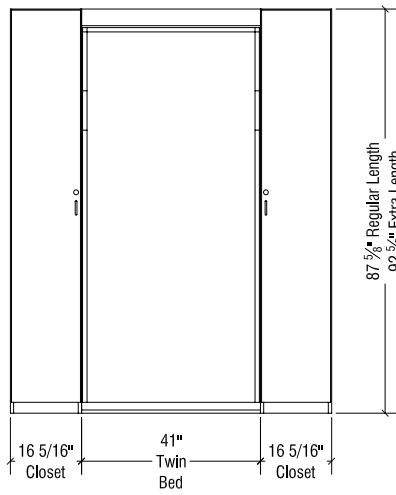

Top View w/ Verticals

Top View w/ Closets

Front Elevation w/ Verticals

Front Elevation w/ Closets

Side Elevation

SICO Room Maker Twin Bed and Fire Station Cabinets
 Available in Extra Length and Regular Length. (Extra length is the preferred size.)

Top View: Example Configuration

Front Elevation: Example Configuration

SICO Dormitory Bed and Cabinet System

Standard 22"d closets are available as either "Left Opening" or "Right Opening" (except Double Closet.)

(Beds and verticals also standard at 18 5/8"d. Closets at 18 5/8"d are special order items.)