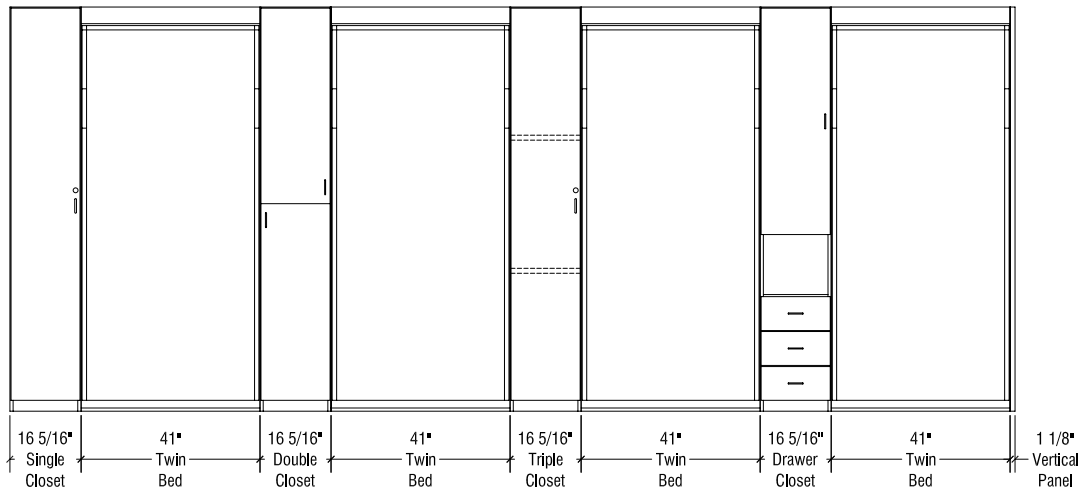

Top View w/ Verticals

Top View w/ Closets

Front Elevation w/ Verticals

Front Elevation w/ Closets

Side Elevation

SICO Room Maker Twin Bed and Fire Station Cabinets
 Available in Extra Length and Regular Length. (Extra length is the preferred size.)

Top View: Example Configuration

Front Elevation: Example Configuration

SICO Dormitory Bed and Cabinet System

Standard 22"d closets are available as either "Left Opening" or "Right Opening" (except Double Closet.)

(Beds and verticals also standard at 18 5/8"d. Closets at 18 5/8"d are special order items.)