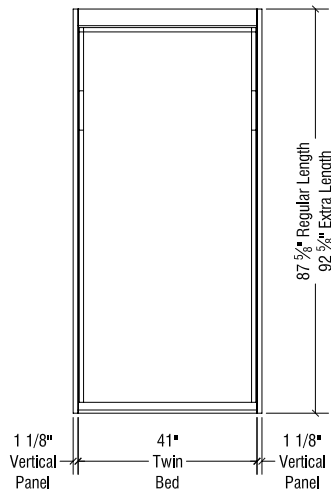

Top View w/ Verticals

Top View w/ Closets

Front Elevation w/ Verticals

Front Elevation w/ Closets

Side Elevation

SICO Room Maker Twin Bed and Fire Station Cabinets
 Available in Extra Length and Regular Length. (Extra length is the preferred size.)

Top View: Example Configuration

Front Elevation: Example Configuration

SICO Dormitory Bed and Cabinet System

Standard 22"d closets are available as either "Left Opening" or "Right Opening" (except Double Closet.)

(Beds and verticals also standard at 18 5/8"d. Closets at 18 5/8"d are special order items.)