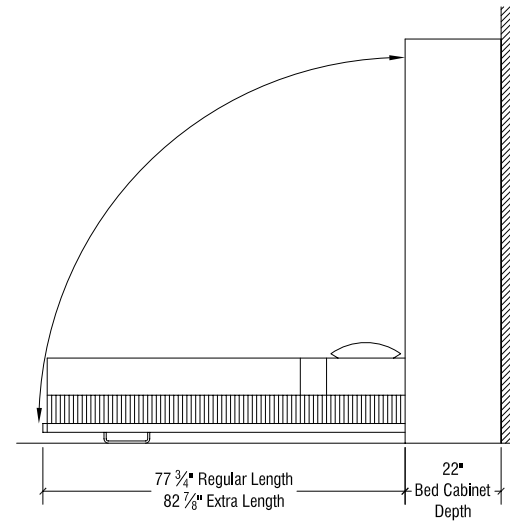

Top View w/ Verticals

Top View w/ Closets

Front Elevation w/ Verticals

Front Elevation w/ Closets

Side Elevation

SICO Room Maker Twin Bed and Fire Station Cabinets
 Available in Extra Length and Regular Length. (Extra length is the preferred size.)

Top View: Example Configuration

Front Elevation: Example Configuration

SICO Dormitory Bed and Cabinet System

Standard 22"d closets are available as either "Left Opening" or "Right Opening" (except Double Closet.)

(Beds and verticals also standard at 18 5/8"d. Closets at 18 5/8"d are special order items.)