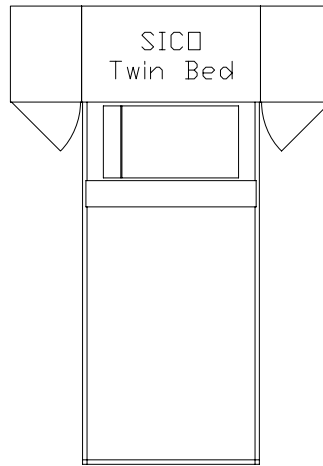

Top View w/ Verticals

Top View w/ Closets

Front Elevation w/ Verticals

Front Elevation w/ Closets

Side Elevation

SICO Room Maker Twin Bed and Fire Station Cabinets
 Available in Extra Length and Regular Length. (Extra length is the preferred size.)

Top View: Example Configuration

Front Elevation: Example Configuration

SICO Dormitory Bed and Cabinet System

Standard 22"d closets are available as either "Left Opening" or "Right Opening" (except Double Closet.)

(Beds and verticals also standard at 18 5/8"d. Closets at 18 5/8"d are special order items.)