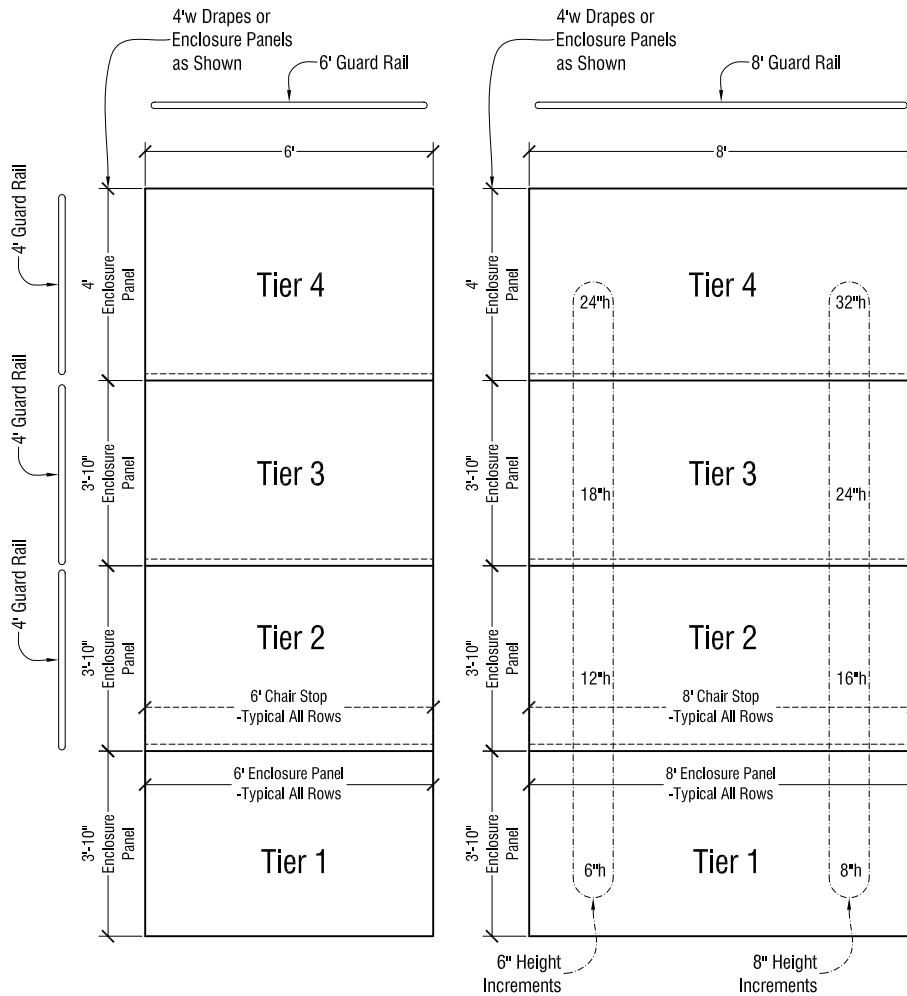

SICO Insert Leg Riser System w/ Deck Support Legs

3' (nom.) Row Depth, Four Tier Riser

Use either enclosure panels or chair stops on risers,
and either enclosure panels or drapes on sides.

SICO Insert Leg Riser System w/ Deck Support Legs

4' (nom.) Row Depth, Three Tier Riser

Use either enclosure panels or chair stops on risers, and either enclosure panels or drapes on sides.

SICO Insert Leg Riser System w/ Deck Support Legs

4' (nom.) Row Depth, Four Tier Riser

Use either enclosure panels or chair stops on risers,
and either enclosure panels or drapes on sides.