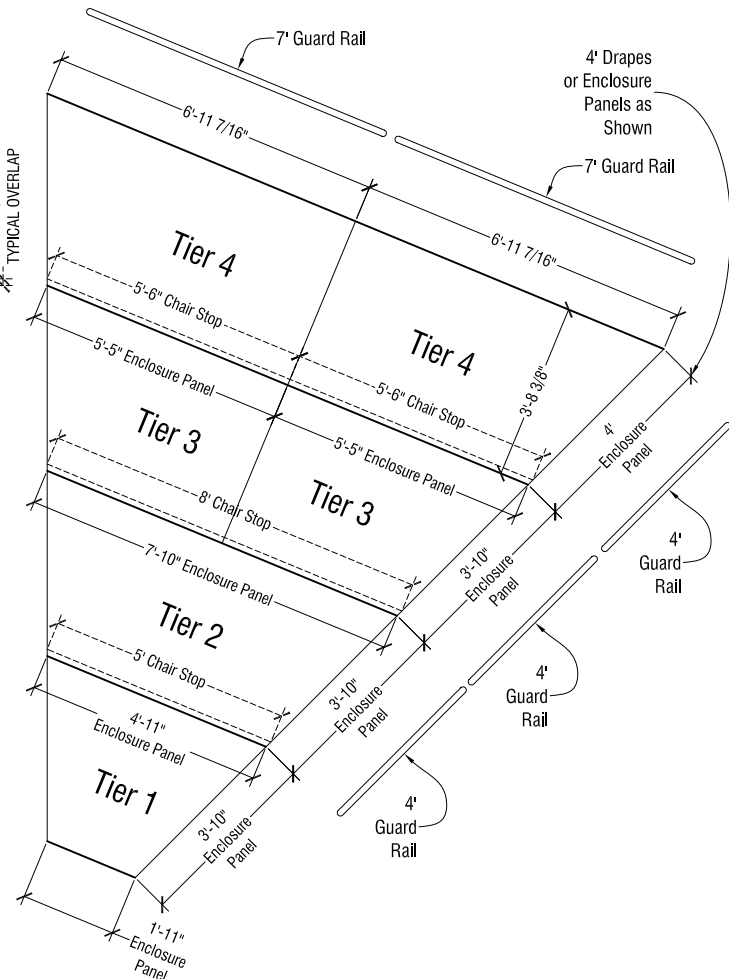

SICO Insert Leg Riser System w/ Deck Support Legs

3' (nom.) Row Depth, Four Tier Riser

Use either enclosure panels or chair stops on risers,
and either enclosure panels or drapes on sides.

SICO Insert Leg Riser System w/ Deck Support Legs

4' (nom.) Row Depth, Three Tier Riser

Use either enclosure panels or chair stops on risers, and either enclosure panels or drapes on sides.

SICO Insert Leg Riser System w/ Deck Support Legs

4' (nom.) Row Depth, Four Tier Riser

Use either enclosure panels or chair stops on risers,
and either enclosure panels or drapes on sides.