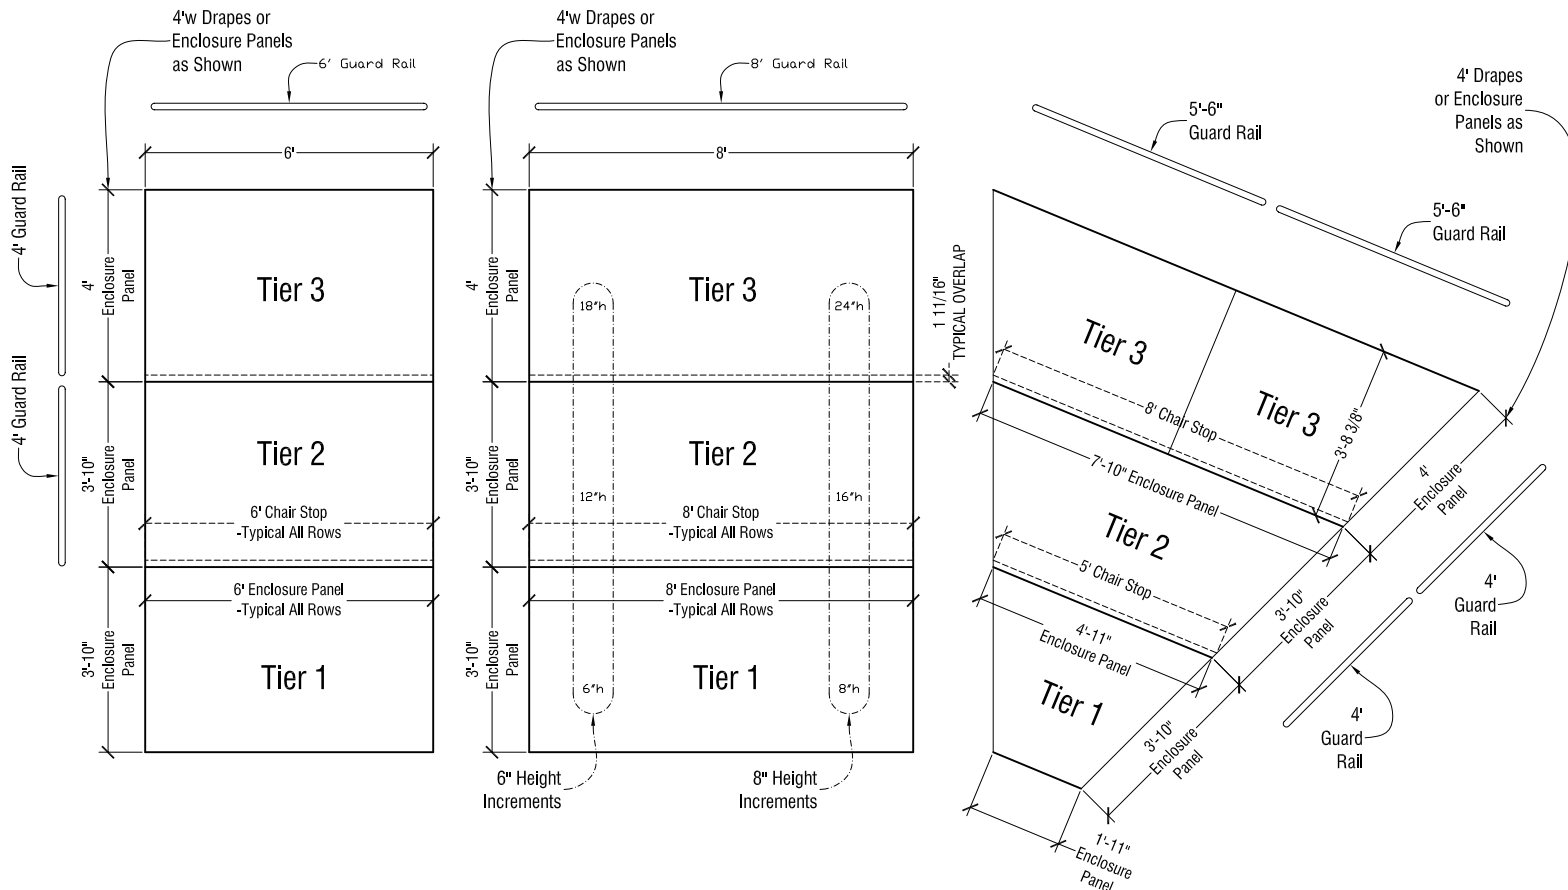

SICO Insert Leg Riser System w/ Deck Support Legs

3' (nom.) Row Depth, Four Tier Riser

Use either enclosure panels or chair stops on risers,
and either enclosure panels or drapes on sides.

SICO Insert Leg Riser System w/ Deck Support Legs

4' (nom.) Row Depth, Three Tier Riser

Use either enclosure panels or chair stops on risers, and either enclosure panels or drapes on sides.

SICO Insert Leg Riser System w/ Deck Support Legs

4' (nom.) Row Depth, Four Tier Riser

Use either enclosure panels or chair stops on risers,
and either enclosure panels or drapes on sides.