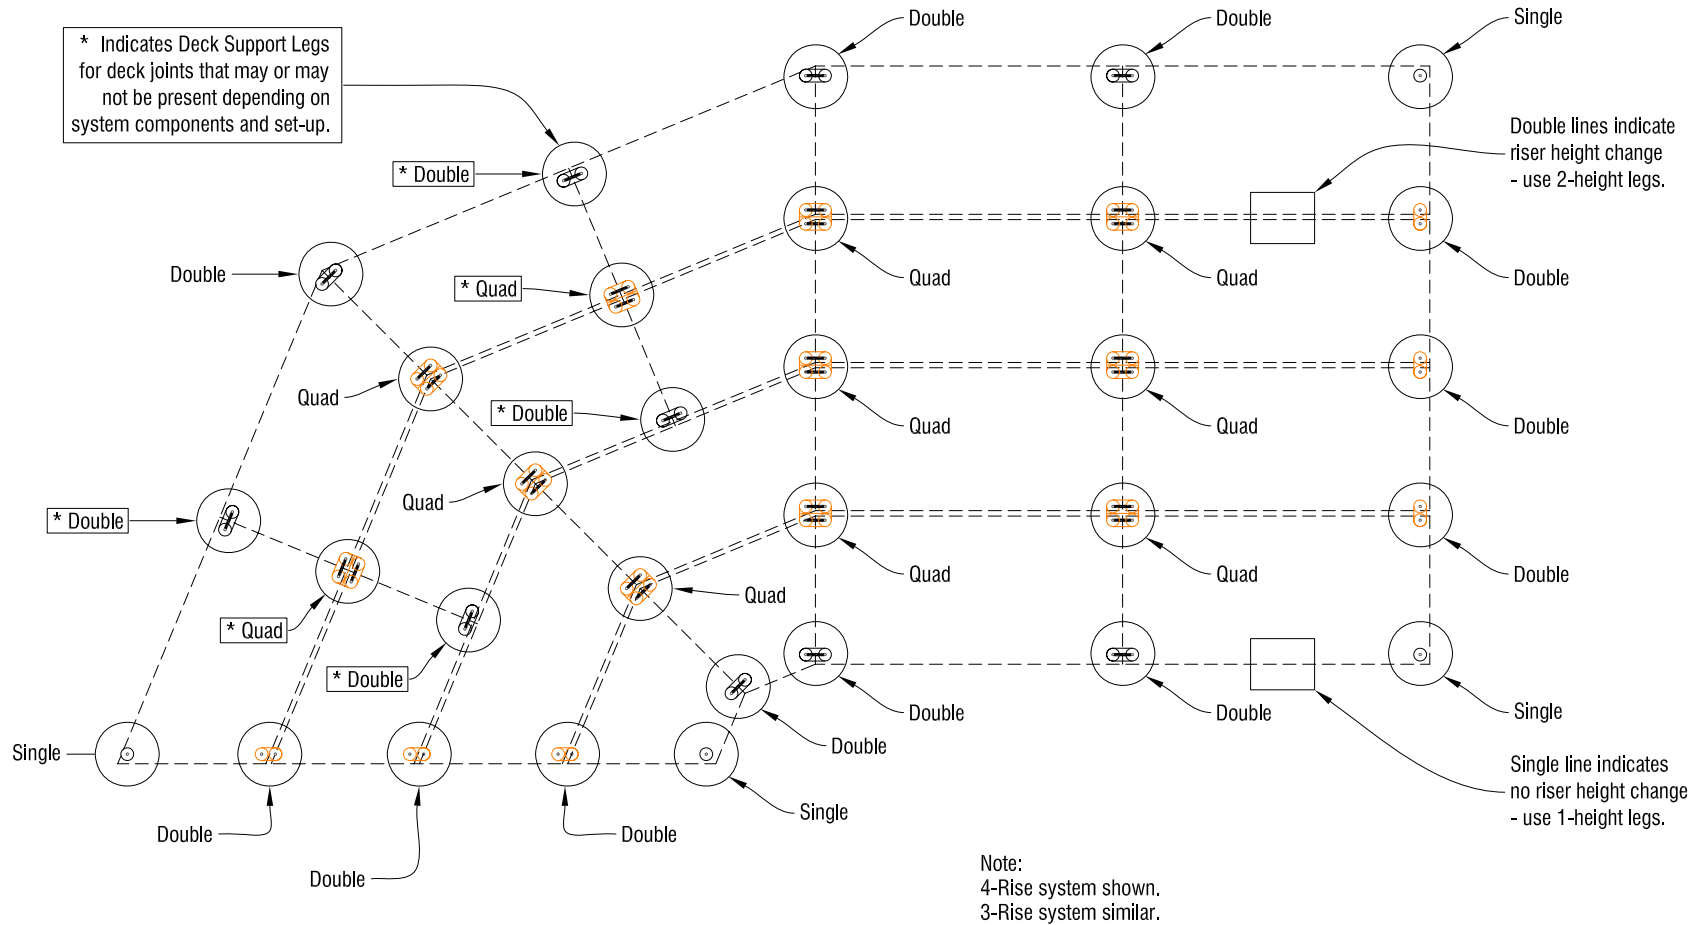

SICO Insertable Leg Riser System w/ Deck Support Legs  
 3' (nom.) Row Depth, Three Tier Riser

SICO Insertable Leg Riser System w/ Deck Support Legs  
3' (nom.) Row Depth, Four Tier Riser

SICO Insertable Leg Riser System w/ Deck Support Legs  
 4' (nom.) Row Depth, Three Tier Riser

SICO Insertable Leg Riser System w/ Deck Support Legs  
 4' (nom.) Row Depth, Four Tier Riser

## Insertable Leg Angled Riser Systems Deck Support Leg Locations