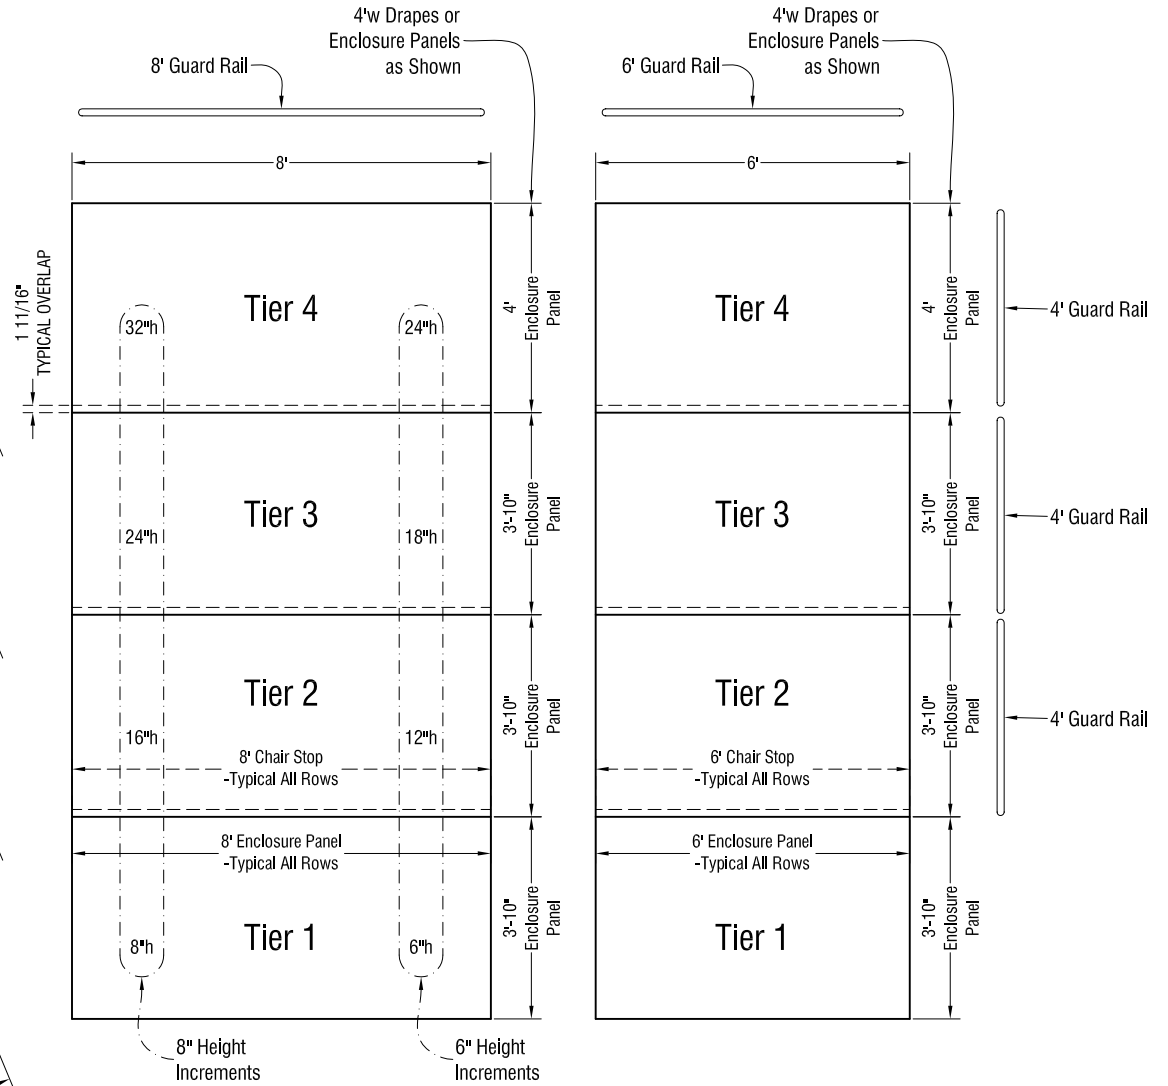

SICO Insertable Leg Riser System w/ Deck Support Legs  
 3' (nom.) Row Depth, Three Tier Riser

SICO Insertable Leg Riser System w/ Deck Support Legs  
3' (nom.) Row Depth, Four Tier Riser

SICO Insertable Leg Riser System w/ Deck Support Legs  
 4' (nom.) Row Depth, Three Tier Riser

SICO Insertable Leg Riser System w/ Deck Support Legs  
 4' (nom.) Row Depth, Four Tier Riser

## Insertable Leg Angled Riser Systems Deck Support Leg Locations