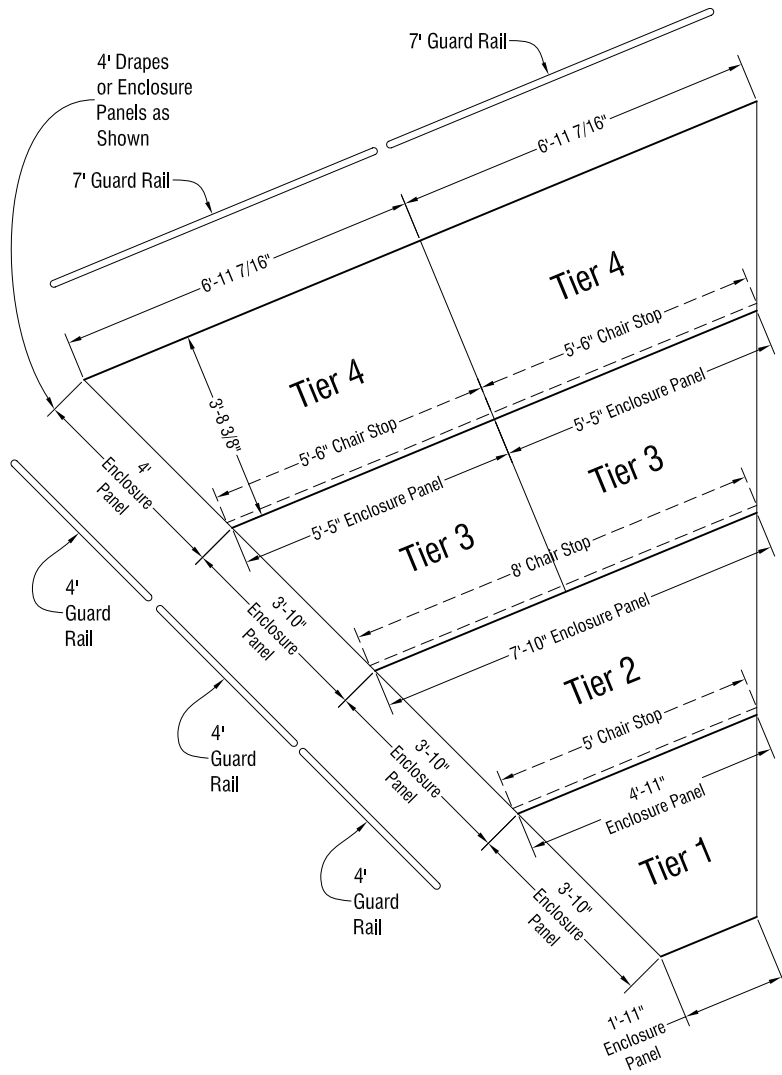

SICO Insertable Leg Riser System w/ Deck Support Legs  
 3' (nom.) Row Depth, Three Tier Riser

SICO Insertable Leg Riser System w/ Deck Support Legs  
3' (nom.) Row Depth, Four Tier Riser

SICO Insertable Leg Riser System w/ Deck Support Legs  
 4' (nom.) Row Depth, Three Tier Riser

SICO Insertable Leg Riser System w/ Deck Support Legs  
 4' (nom.) Row Depth, Four Tier Riser

## Insertable Leg Angled Riser Systems Deck Support Leg Locations