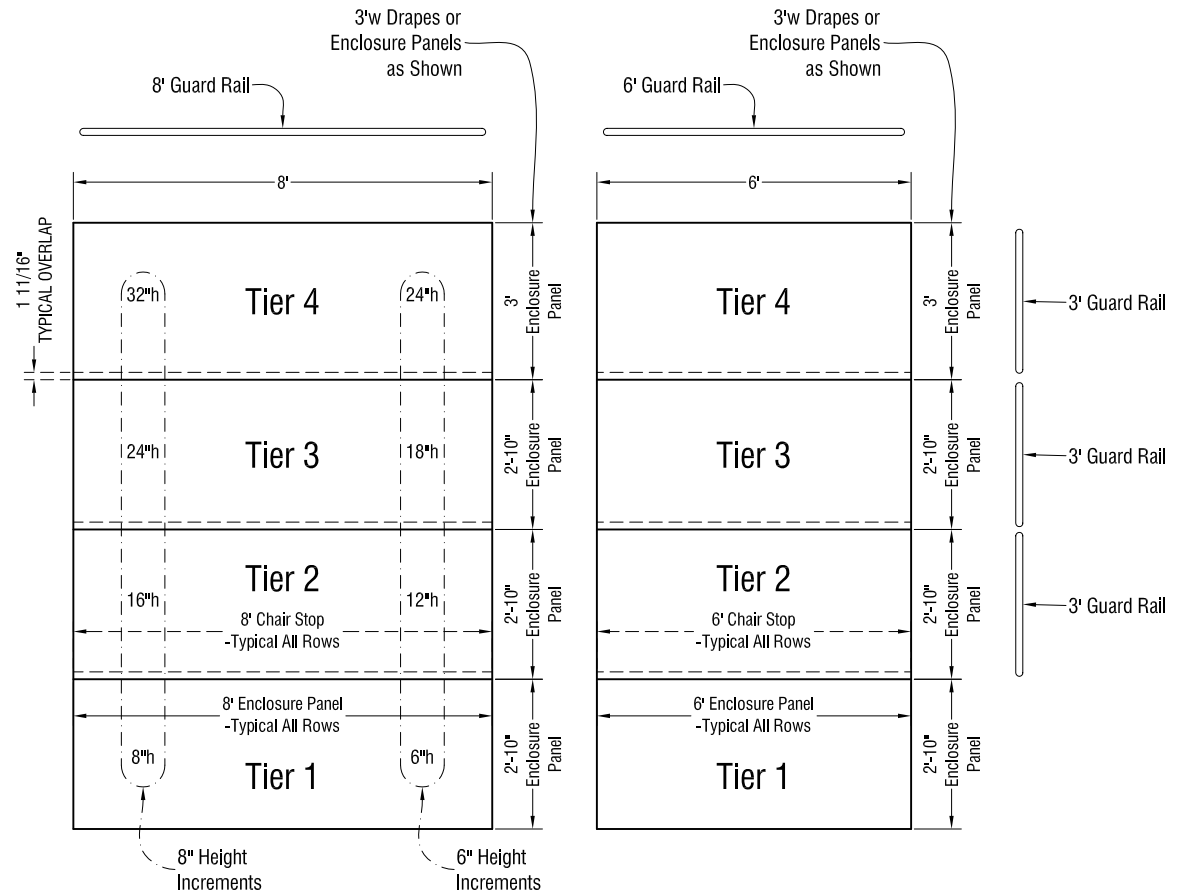

SICO Insertable Leg Riser System w/ Deck Support Legs  
 3' (nom.) Row Depth, Three Tier Riser

SICO Insertable Leg Riser System w/ Deck Support Legs  
3' (nom.) Row Depth, Four Tier Riser

SICO Insertable Leg Riser System w/ Deck Support Legs  
 4' (nom.) Row Depth, Three Tier Riser

SICO Insertable Leg Riser System w/ Deck Support Legs  
 4' (nom.) Row Depth, Four Tier Riser

## Insertable Leg Angled Riser Systems Deck Support Leg Locations