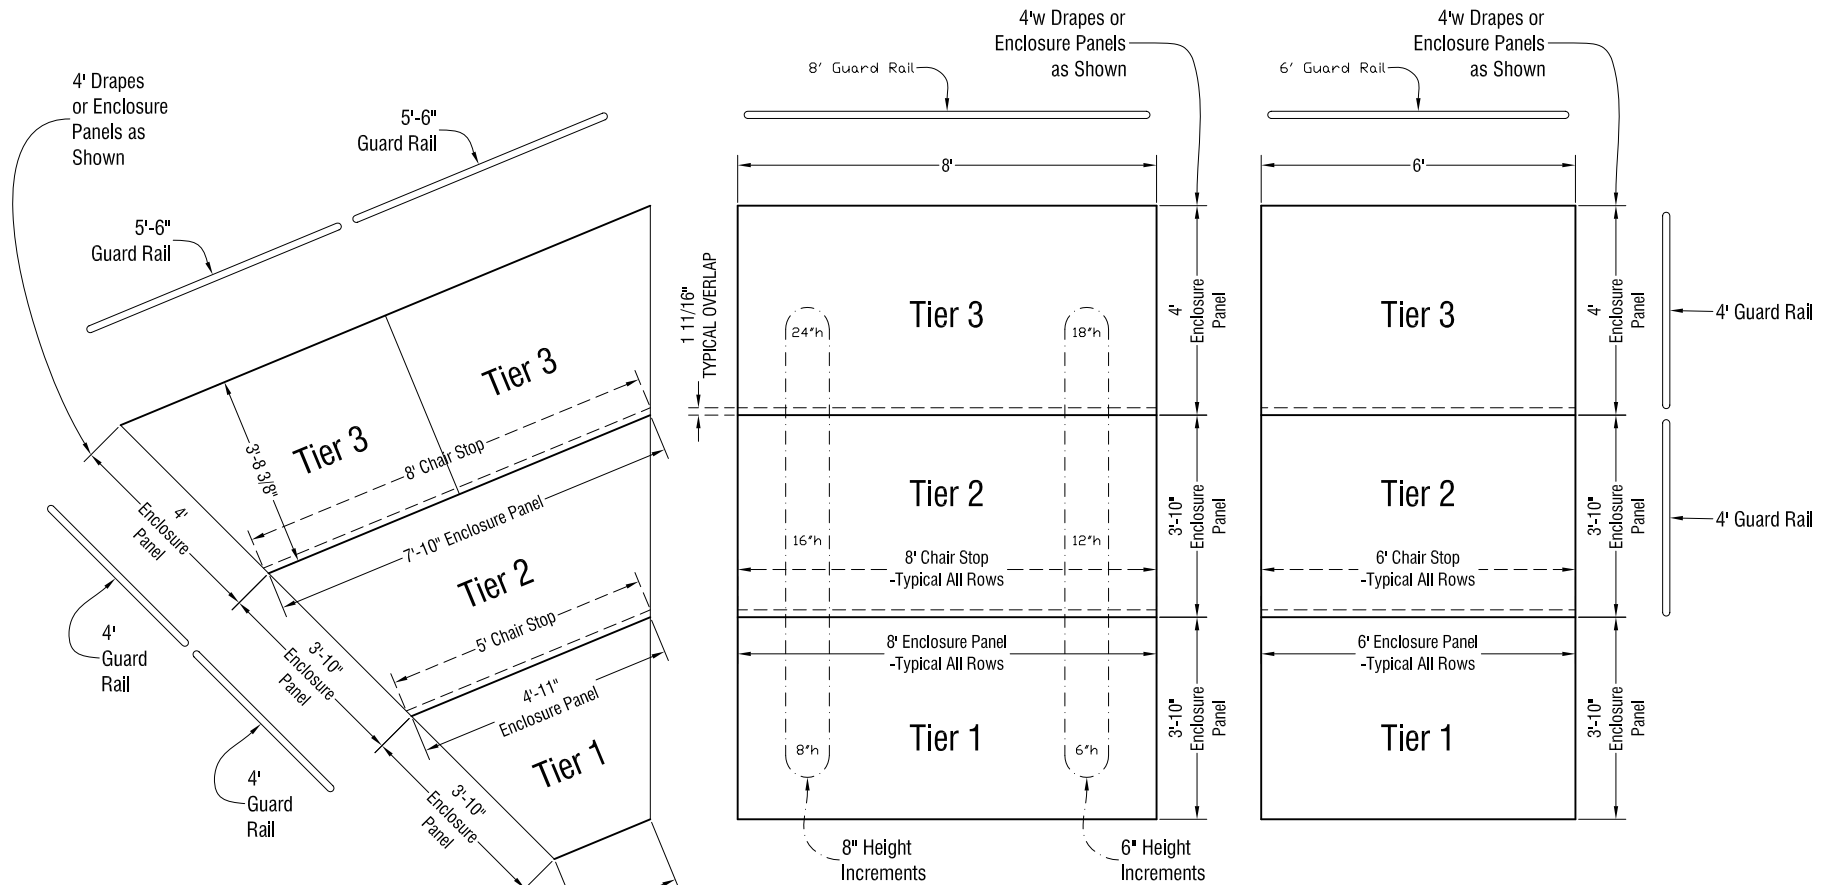

SICO Insertable Leg Riser System w/ Deck Support Legs  
 3' (nom.) Row Depth, Three Tier Riser

SICO Insertable Leg Riser System w/ Deck Support Legs  
3' (nom.) Row Depth, Four Tier Riser

SICO Insertable Leg Riser System w/ Deck Support Legs  
 4' (nom.) Row Depth, Three Tier Riser

SICO Insertable Leg Riser System w/ Deck Support Legs  
 4' (nom.) Row Depth, Four Tier Riser

## Insertable Leg Angled Riser Systems Deck Support Leg Locations