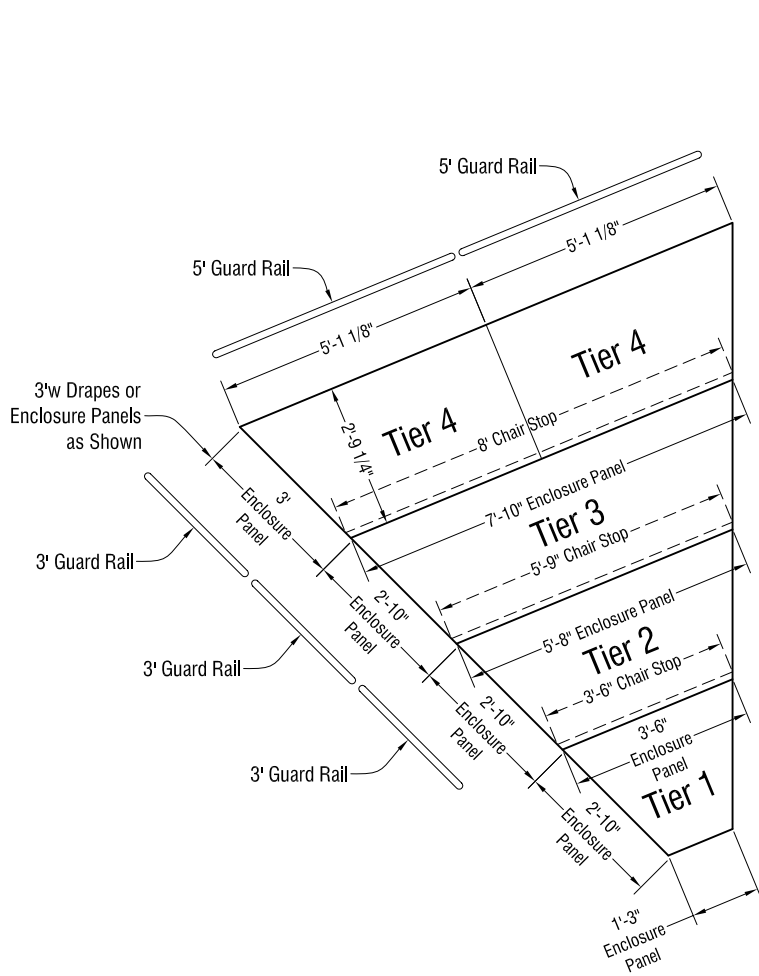

SICO Insertable Leg Riser System w/ Deck Support Legs  
 3' (nom.) Row Depth, Three Tier Riser

SICO Insertable Leg Riser System w/ Deck Support Legs  
3' (nom.) Row Depth, Four Tier Riser

SICO Insertable Leg Riser System w/ Deck Support Legs  
 4' (nom.) Row Depth, Three Tier Riser

SICO Insertable Leg Riser System w/ Deck Support Legs  
 4' (nom.) Row Depth, Four Tier Riser

## Insertable Leg Angled Riser Systems Deck Support Leg Locations