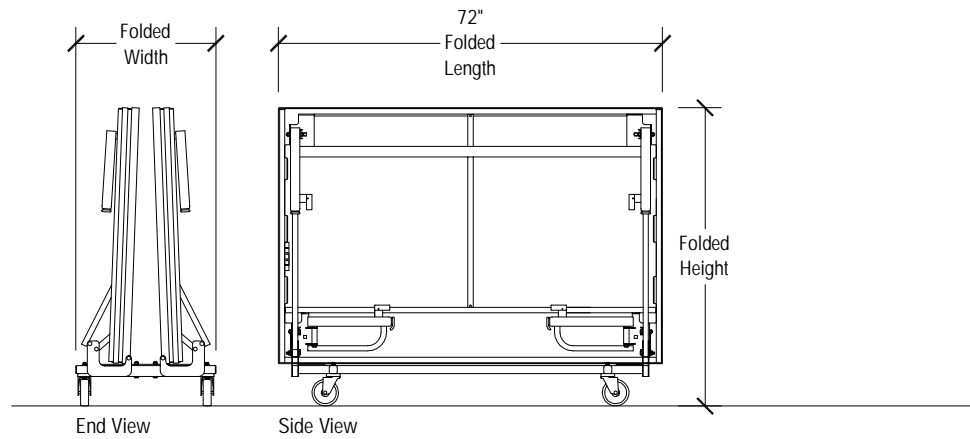

Top View

4' x 8' Tri-Height Stage Dimensions		
Stage Height Adjustments	Folded Length = 48"	
Heights in 6" Increments	Folded Width	Folded Height
12"-18"h	27 1/4"	49 1/2"
18"-24"-30"h	26"	55 1/2"
24"-30"-36"h	30"	61 1/2"
30"-36"-42"h	30"	67 1/2"

Elevation at highest height

Elevation at lowest height

Open Stage Dimensions

End View

Side View

Storage Configuration

SICO 4' x 8' Tri-Height Stages

Multi-Height

6' x 8' Tri-Height Stage Dimensions

Stage Height Adjustments	Folded Length = 72"	
Heights in 6" Increments	Folded Width	Folded Height
12"-18"h	27 1/4"	49 1/2"
18"-24"-30"h	26"	55 1/2"
24"-30"-36"h	30"	61 1/2"
30"-36"-42"h	30"	67 1/2"

Open Stage Dimensions

Storage Configuration

SICO 6' x 8' Tri-Height Stages

Multi-Height