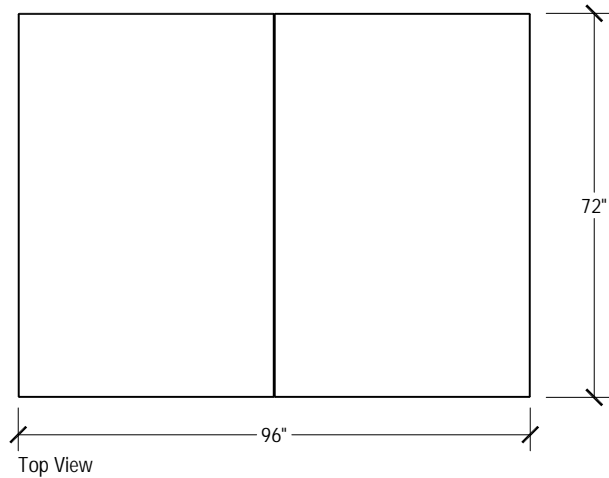

Top View

4' x 8' Tri-Height Stage Dimensions		
Stage Height Adjustments	Folded Length = 48"	
Heights in 6" Increments	Folded Width	Folded Height
12"-18"h	27 1/4"	49 1/2"
18"-24"-30"h	26"	55 1/2"
24"-30"-36"h	30"	61 1/2"
30"-36"-42"h	30"	67 1/2"

Elevation at highest height

Elevation at lowest height

Open Stage Dimensions

End View

Side View

Storage Configuration

SICO 4' x 8' Tri-Height Stages

Multi-Height

6' x 8' Tri-Height Stage Dimensions

Stage Height Adjustments	Folded Length = 72"	
Heights in 6" Increments	Folded Width	Folded Height
12"-18"h	27 1/4"	49 1/2"
18"-24"-30"h	26"	55 1/2"
24"-30"-36"h	30"	61 1/2"
30"-36"-42"h	30"	67 1/2"

Open Stage Dimensions

Storage Configuration

SICO 6' x 8' Tri-Height Stages

Multi-Height