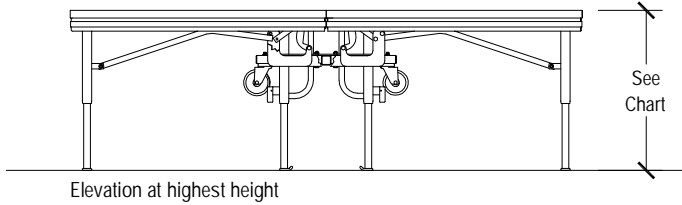

Top View

4' x 8' Tri-Height Stage Dimensions		
Stage Height Adjustments	Folded Length = 48"	
Heights in 6" Increments	Folded Width	Folded Height
12"-18"h	27 1/4"	49 1/2"
18"-24"-30"h	26"	55 1/2"
24"-30"-36"h	30"	61 1/2"
30"-36"-42"h	30"	67 1/2"

Elevation at highest height

Elevation at lowest height

Open Stage Dimensions

End View

Side View

Storage Configuration

SICO 4' x 8' Tri-Height Stages

Multi-Height

6' x 8' Tri-Height Stage Dimensions

Stage Height Adjustments	Folded Length = 72"	
Heights in 6" Increments	Folded Width	Folded Height
12"-18"h	27 1/4"	49 1/2"
18"-24"-30"h	26"	55 1/2"
24"-30"-36"h	30"	61 1/2"
30"-36"-42"h	30"	67 1/2"

Open Stage Dimensions

Storage Configuration

SICO 6' x 8' Tri-Height Stages

Multi-Height