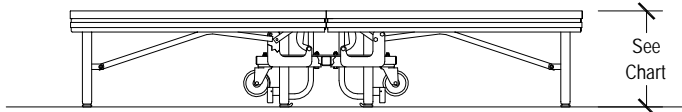

Top View

4' x 8' Tri-Height Stage Dimensions		
Stage Height Adjustments	Folded Length = 48"	
Heights in 6" Increments	Folded Width	Folded Height
12"-18"h	27 1/4"	49 1/2"
18"-24"-30"h	26"	55 1/2"
24"-30"-36"h	30"	61 1/2"
30"-36"-42"h	30"	67 1/2"

Elevation at highest height

Elevation at lowest height

Open Stage Dimensions

End View

Side View

Storage Configuration

SICO 4' x 8' Tri-Height Stages

Multi-Height

6' x 8' Tri-Height Stage Dimensions

Stage Height Adjustments	Folded Length = 72"	
Heights in 6" Increments	Folded Width	Folded Height
12"-18"h	27 1/4"	49 1/2"
18"-24"-30"h	26"	55 1/2"
24"-30"-36"h	30"	61 1/2"
30"-36"-42"h	30"	67 1/2"

Open Stage Dimensions

Storage Configuration

SICO 6' x 8' Tri-Height Stages

Multi-Height