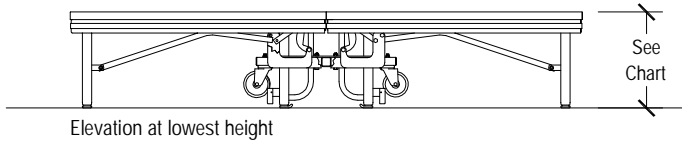

Top View

4' x 8' Tri-Height Stage Dimensions		
Stage Height Adjustments	Folded Length = 48"	
Heights in 6" Increments	Folded Width	Folded Height
12"-18"h	27 1/4"	49 1/2"
18"-24"-30"h	26"	55 1/2"
24"-30"-36"h	30"	61 1/2"
30"-36"-42"h	30"	67 1/2"

Elevation at highest height

Elevation at lowest height

Open Stage Dimensions

End View

Side View

Storage Configuration

SICO 4' x 8' Tri-Height Stages

Multi-Height

6' x 8' Tri-Height Stage Dimensions

Stage Height Adjustments	Folded Length = 72"	
Heights in 6" Increments	Folded Width	Folded Height
12"-18"h	27 1/4"	49 1/2"
18"-24"-30"h	26"	55 1/2"
24"-30"-36"h	30"	61 1/2"
30"-36"-42"h	30"	67 1/2"

Open Stage Dimensions

Storage Configuration

SICO 6' x 8' Tri-Height Stages

Multi-Height