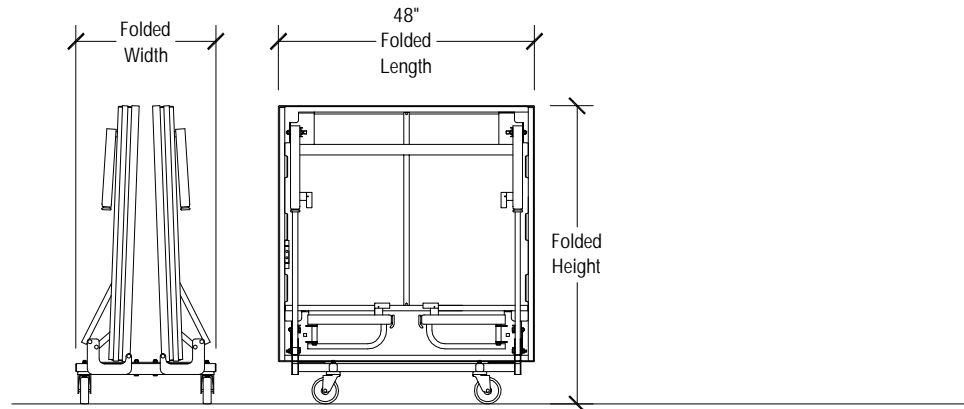

Top View

4' x 8' Tri-Height Stage Dimensions		
Stage Height Adjustments	Folded Length = 48"	
Heights in 6" Increments	Folded Width	Folded Height
12"-18"h	27 1/4"	49 1/2"
18"-24"-30"h	26"	55 1/2"
24"-30"-36"h	30"	61 1/2"
30"-36"-42"h	30"	67 1/2"

Elevation at highest height

Elevation at lowest height

Open Stage Dimensions

End View

Side View

Storage Configuration

SICO 4' x 8' Tri-Height Stages

Multi-Height

6' x 8' Tri-Height Stage Dimensions

Stage Height Adjustments	Folded Length = 72"	
Heights in 6" Increments	Folded Width	Folded Height
12"-18"h	27 1/4"	49 1/2"
18"-24"-30"h	26"	55 1/2"
24"-30"-36"h	30"	61 1/2"
30"-36"-42"h	30"	67 1/2"

Open Stage Dimensions

Storage Configuration

SICO 6' x 8' Tri-Height Stages

Multi-Height