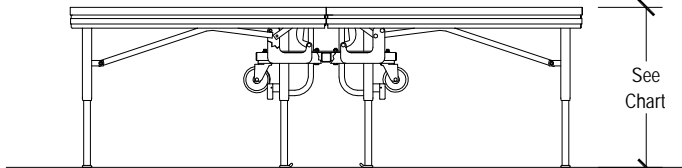

Top View

4' x 8' Tri-Height Stage Dimensions		
Stage Height Adjustments	Folded Length = 48"	
Heights in 6" Increments	Folded Width	Folded Height
12"-18"h	27 1/4"	49 1/2"
18"-24"-30"h	26"	55 1/2"
24"-30"-36"h	30"	61 1/2"
30"-36"-42"h	30"	67 1/2"

Elevation at highest height

Elevation at lowest height

Open Stage Dimensions

End View

Side View

Storage Configuration

SICO 4' x 8' Tri-Height Stages

Multi-Height

6' x 8' Tri-Height Stage Dimensions

Stage Height Adjustments	Folded Length = 72"	
Heights in 6" Increments	Folded Width	Folded Height
12"-18"h	27 1/4"	49 1/2"
18"-24"-30"h	26"	55 1/2"
24"-30"-36"h	30"	61 1/2"
30"-36"-42"h	30"	67 1/2"

Open Stage Dimensions

Storage Configuration

SICO 6' x 8' Tri-Height Stages

Multi-Height