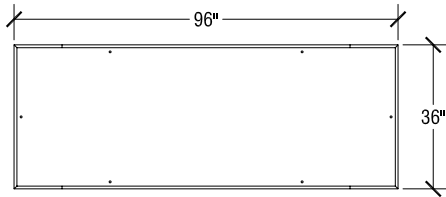

Top View

Elevation at highest height

Elevation at lowest height

Open Stage Dimensions

**4' x 8' VT Stage Dimensions**

VT Heights			
Range	Increments	Folded Stage	Caddy Dimensions
8"h	Single Height	4 5/8" Thick	55 3/4" x 102" x 66"h
16"h	Single Height	4 5/8" Thick	55 3/4" x 102" x 66"h
24"	Single Height	4 5/8" Thick	55 3/4" x 102" x 66"h
24"-32"h	4"	4 5/8" Thick	55 3/4" x 102" x 66"h
32"-48"h	4"	4 5/8" Thick	55 3/4" x 102" x 66"h
48" to 80"h	4"	4 5/8" Thick	55 3/4" x 102" x 66"h

End View

Storage Configuration

Side View

**SICO 4' x 8' VT Folding Leg Stages**  
Multi-Height

Top View

Elevation at highest height

Elevation at lowest height

Open Stage Dimensions

**3' x 8' VT Stage Dimensions**

VT Heights			
Range	Increments	Folded Stage	Caddy Dimensions
8"h	Single Height	4 5/8" Thick	55 3/4" x 102" x 54"h
16"h	Single Height	4 5/8" Thick	55 3/4" x 102" x 54"h
24"	Single Height	4 5/8" Thick	55 3/4" x 102" x 54"h
24"-32"h	4"	4 5/8" Thick	55 3/4" x 102" x 54"h
32"-48"h	4"	4 5/8" Thick	55 3/4" x 102" x 54"h
48" to 80"h	4"	4 5/8" Thick	55 3/4" x 102" x 54"h

## SICO VT Folding Leg Stages - Typical Bridging Configuration

A bridged deck is supported between two 3' x 8' or two 4' x 8' VT stages.  
 Stages and Decks are either 3' x 8' or 4' x 8' and may be used side by side.