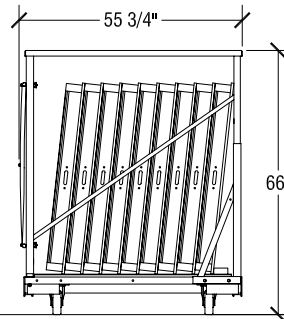

Top View

Elevation at highest height

Elevation at lowest height

Open Stage Dimensions

**4' x 8' VT Stage Dimensions**

VT Heights			
Range	Increments	Folded Stage	Caddy Dimensions
8"h	Single Height	4 5/8" Thick	55 3/4" x 102" x 66"h
16"h	Single Height	4 5/8" Thick	55 3/4" x 102" x 66"h
24"	Single Height	4 5/8" Thick	55 3/4" x 102" x 66"h
24"-32"h	4"	4 5/8" Thick	55 3/4" x 102" x 66"h
32"-48"h	4"	4 5/8" Thick	55 3/4" x 102" x 66"h
48" to 80"h	4"	4 5/8" Thick	55 3/4" x 102" x 66"h

End View

Storage Configuration

Side View

**SICO 4' x 8' VT Folding Leg Stages**  
Multi-Height

Top View

Elevation at highest height

Elevation at lowest height

Open Stage Dimensions

**3' x 8' VT Stage Dimensions**

VT Heights			
Range	Increments	Folded Stage	Caddy Dimensions
8"h	Single Height	4 5/8" Thick	55 3/4" x 102" x 54"h
16"h	Single Height	4 5/8" Thick	55 3/4" x 102" x 54"h
24"	Single Height	4 5/8" Thick	55 3/4" x 102" x 54"h
24"-32"h	4"	4 5/8" Thick	55 3/4" x 102" x 54"h
32"-48"h	4"	4 5/8" Thick	55 3/4" x 102" x 54"h
48" to 80"h	4"	4 5/8" Thick	55 3/4" x 102" x 54"h

End View

Storage Configuration

Side View

**SICO 3' x 8' VT Folding Leg Stages**  
Multi-Height