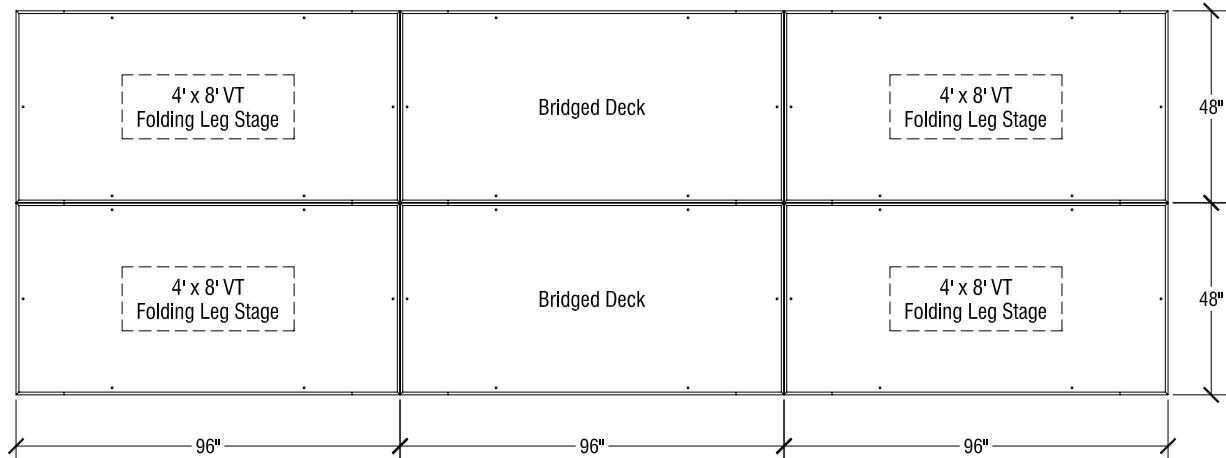

End View

Storage Configuration

Side View

**SICO 4' x 8' VT Folding Leg Stages**  
Multi-Height

Top View

Elevation at highest height

Elevation at lowest height

Open Stage Dimensions

**3' x 8' VT Stage Dimensions**

VT Heights			
Range	Increments	Folded Stage	Caddy Dimensions
8"h	Single Height	4 5/8" Thick	55 3/4" x 102" x 54"h
16"h	Single Height	4 5/8" Thick	55 3/4" x 102" x 54"h
24"	Single Height	4 5/8" Thick	55 3/4" x 102" x 54"h
24"-32"h	4"	4 5/8" Thick	55 3/4" x 102" x 54"h
32"-48"h	4"	4 5/8" Thick	55 3/4" x 102" x 54"h
48" to 80"h	4"	4 5/8" Thick	55 3/4" x 102" x 54"h

End View

Storage Configuration

Side View

**SICO 3' x 8' VT Folding Leg Stages**  
Multi-Height

## SICO VT Folding Leg Stages - Typical Bridging Configuration

A bridged deck is supported between two 3' x 8' or two 4' x 8' VT stages.  
 Stages and Decks are either 3' x 8' or 4' x 8' and may be used side by side.