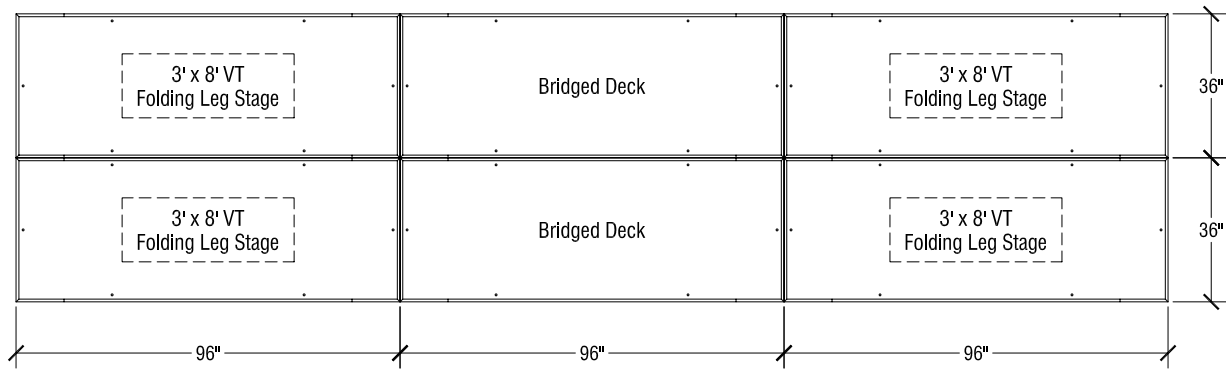

End View

Storage Configuration

Side View

**SICO 4' x 8' VT Folding Leg Stages**  
Multi-Height

Top View

Elevation at highest height

Elevation at lowest height

Open Stage Dimensions

**3' x 8' VT Stage Dimensions**

VT Heights			
Range	Increments	Folded Stage	Caddy Dimensions
8"h	Single Height	4 5/8" Thick	55 3/4" x 102" x 54"h
16"h	Single Height	4 5/8" Thick	55 3/4" x 102" x 54"h
24"	Single Height	4 5/8" Thick	55 3/4" x 102" x 54"h
24"-32"h	4"	4 5/8" Thick	55 3/4" x 102" x 54"h
32"-48"h	4"	4 5/8" Thick	55 3/4" x 102" x 54"h
48" to 80"h	4"	4 5/8" Thick	55 3/4" x 102" x 54"h

End View

Storage Configuration

Side View

**SICO 3' x 8' VT Folding Leg Stages**  
Multi-Height

## SICO VT Folding Leg Stages - Typical Bridging Configuration

A bridged deck is supported between two 3' x 8' or two 4' x 8' VT stages.  
 Stages and Decks are either 3' x 8' or 4' x 8' and may be used side by side.