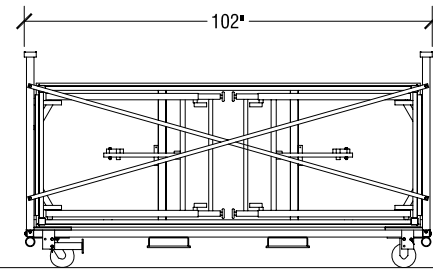

Top View

Elevation at highest height

Elevation at lowest height

Open Stage Dimensions

**4' x 8' VT Stage Dimensions**

VT Heights			
Range	Increments	Folded Stage	Caddy Dimensions
8"h	Single Height	4 5/8" Thick	55 3/4" x 102" x 66"h
16"h	Single Height	4 5/8" Thick	55 3/4" x 102" x 66"h
24"	Single Height	4 5/8" Thick	55 3/4" x 102" x 66"h
24"-32"h	4"	4 5/8" Thick	55 3/4" x 102" x 66"h
32"-48"h	4"	4 5/8" Thick	55 3/4" x 102" x 66"h
48" to 80"h	4"	4 5/8" Thick	55 3/4" x 102" x 66"h

End View

Storage Configuration

Side View

**SICO 4' x 8' VT Folding Leg Stages**  
Multi-Height

Top View

Elevation at highest height

Elevation at lowest height

Open Stage Dimensions

**3' x 8' VT Stage Dimensions**

VT Heights			
Range	Increments	Folded Stage	Caddy Dimensions
8"h	Single Height	4 5/8" Thick	55 3/4" x 102" x 54"h
16"h	Single Height	4 5/8" Thick	55 3/4" x 102" x 54"h
24"	Single Height	4 5/8" Thick	55 3/4" x 102" x 54"h
24"-32"h	4"	4 5/8" Thick	55 3/4" x 102" x 54"h
32"-48"h	4"	4 5/8" Thick	55 3/4" x 102" x 54"h
48" to 80"h	4"	4 5/8" Thick	55 3/4" x 102" x 54"h

End View

Storage Configuration

Side View

**SICO 3' x 8' VT Folding Leg Stages**  
Multi-Height