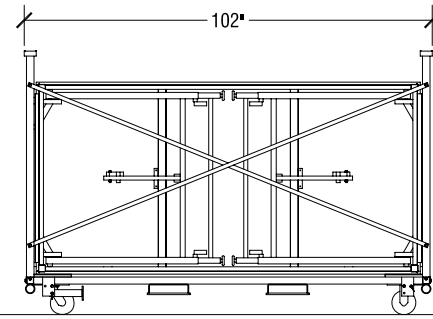

Top View

Elevation at highest height

Elevation at lowest height

Open Stage Dimensions

**4' x 8' VT Stage Dimensions**

VT Heights			
Range	Increments	Folded Stage	Caddy Dimensions
8"h	Single Height	4 5/8" Thick	55 3/4" x 102" x 66"h
16"h	Single Height	4 5/8" Thick	55 3/4" x 102" x 66"h
24"	Single Height	4 5/8" Thick	55 3/4" x 102" x 66"h
24"-32"h	4"	4 5/8" Thick	55 3/4" x 102" x 66"h
32"-48"h	4"	4 5/8" Thick	55 3/4" x 102" x 66"h
48" to 80"h	4"	4 5/8" Thick	55 3/4" x 102" x 66"h

End View

Storage Configuration

Side View

**SICO 4' x 8' VT Folding Leg Stages**  
Multi-Height

Top View

Elevation at highest height

Elevation at lowest height

Open Stage Dimensions

**3' x 8' VT Stage Dimensions**

VT Heights			
Range	Increments	Folded Stage	Caddy Dimensions
8"h	Single Height	4 5/8" Thick	55 3/4" x 102" x 54"h
16"h	Single Height	4 5/8" Thick	55 3/4" x 102" x 54"h
24"	Single Height	4 5/8" Thick	55 3/4" x 102" x 54"h
24"-32"h	4"	4 5/8" Thick	55 3/4" x 102" x 54"h
32"-48"h	4"	4 5/8" Thick	55 3/4" x 102" x 54"h
48" to 80"h	4"	4 5/8" Thick	55 3/4" x 102" x 54"h