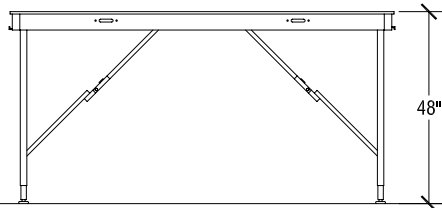

Top View

Elevation at highest height

Elevation at lowest height

Open Stage Dimensions

**4' x 8' VT Stage Dimensions**

VT Heights			
Range	Increments	Folded Stage	Caddy Dimensions
8"h	Single Height	4 5/8" Thick	55 3/4" x 102" x 66"h
16"h	Single Height	4 5/8" Thick	55 3/4" x 102" x 66"h
24"	Single Height	4 5/8" Thick	55 3/4" x 102" x 66"h
24"-32"h	4"	4 5/8" Thick	55 3/4" x 102" x 66"h
32"-48"h	4"	4 5/8" Thick	55 3/4" x 102" x 66"h
48" to 80"h	4"	4 5/8" Thick	55 3/4" x 102" x 66"h

End View

Storage Configuration

Side View

**SICO 4' x 8' VT Folding Leg Stages**  
Multi-Height

Top View

Elevation at highest height

Elevation at lowest height

Open Stage Dimensions

**3' x 8' VT Stage Dimensions**

VT Heights			
Range	Increments	Folded Stage	Caddy Dimensions
8"h	Single Height	4 5/8" Thick	55 3/4" x 102" x 54"h
16"h	Single Height	4 5/8" Thick	55 3/4" x 102" x 54"h
24"	Single Height	4 5/8" Thick	55 3/4" x 102" x 54"h
24"-32"h	4"	4 5/8" Thick	55 3/4" x 102" x 54"h
32"-48"h	4"	4 5/8" Thick	55 3/4" x 102" x 54"h
48" to 80"h	4"	4 5/8" Thick	55 3/4" x 102" x 54"h

End View

Storage Configuration

Side View

**SICO 3' x 8' VT Folding Leg Stages**  
Multi-Height