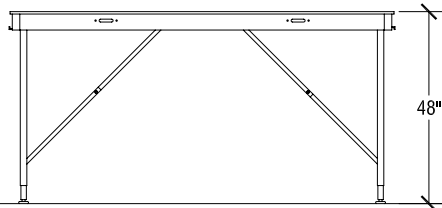

Top View

Elevation at highest height

Elevation at lowest height

Open Stage Dimensions

**4' x 8' VT Stage Dimensions**

VT Heights			
Range	Increments	Folded Stage	Caddy Dimensions
8"h	Single Height	4 5/8" Thick	55 3/4" x 102" x 66"h
16"h	Single Height	4 5/8" Thick	55 3/4" x 102" x 66"h
24"	Single Height	4 5/8" Thick	55 3/4" x 102" x 66"h
24"-32"h	4"	4 5/8" Thick	55 3/4" x 102" x 66"h
32"-48"h	4"	4 5/8" Thick	55 3/4" x 102" x 66"h
48" to 80"h	4"	4 5/8" Thick	55 3/4" x 102" x 66"h

End View

Storage Configuration

Side View

**SICO 4' x 8' VT Folding Leg Stages**  
Multi-Height

Top View

Elevation at highest height

Elevation at lowest height

Open Stage Dimensions

**3' x 8' VT Stage Dimensions**

VT Heights			
Range	Increments	Folded Stage	Caddy Dimensions
8"h	Single Height	4 5/8" Thick	55 3/4" x 102" x 54"h
16"h	Single Height	4 5/8" Thick	55 3/4" x 102" x 54"h
24"	Single Height	4 5/8" Thick	55 3/4" x 102" x 54"h
24"-32"h	4"	4 5/8" Thick	55 3/4" x 102" x 54"h
32"-48"h	4"	4 5/8" Thick	55 3/4" x 102" x 54"h
48" to 80"h	4"	4 5/8" Thick	55 3/4" x 102" x 54"h

End View

Storage Configuration

Side View

**SICO 3' x 8' VT Folding Leg Stages**  
Multi-Height