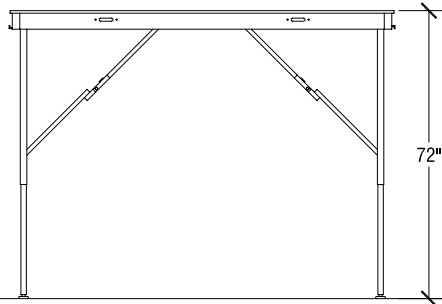

Top View

Elevation at highest height

Elevation at lowest height

Open Stage Dimensions

**4' x 8' VT Stage Dimensions**

VT Heights			
Range	Increments	Folded Stage	Caddy Dimensions
8"h	Single Height	4 5/8" Thick	55 3/4" x 102" x 66"h
16"h	Single Height	4 5/8" Thick	55 3/4" x 102" x 66"h
24"	Single Height	4 5/8" Thick	55 3/4" x 102" x 66"h
24"-32"h	4"	4 5/8" Thick	55 3/4" x 102" x 66"h
32"-48"h	4"	4 5/8" Thick	55 3/4" x 102" x 66"h
48" to 80"h	4"	4 5/8" Thick	55 3/4" x 102" x 66"h

End View

Storage Configuration

Side View

**SICO 4' x 8' VT Folding Leg Stages**  
Multi-Height

Top View

Elevation at highest height

Elevation at lowest height

Open Stage Dimensions

**3' x 8' VT Stage Dimensions**

VT Heights			
Range	Increments	Folded Stage	Caddy Dimensions
8"h	Single Height	4 5/8" Thick	55 3/4" x 102" x 54"h
16"h	Single Height	4 5/8" Thick	55 3/4" x 102" x 54"h
24"	Single Height	4 5/8" Thick	55 3/4" x 102" x 54"h
24"-32"h	4"	4 5/8" Thick	55 3/4" x 102" x 54"h
32"-48"h	4"	4 5/8" Thick	55 3/4" x 102" x 54"h
48" to 80"h	4"	4 5/8" Thick	55 3/4" x 102" x 54"h

End View

Storage Configuration

Side View

**SICO 3' x 8' VT Folding Leg Stages**  
Multi-Height