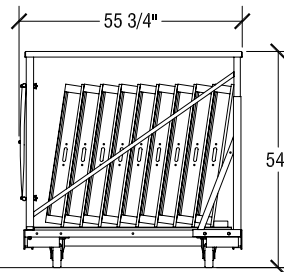

Top View

Elevation at highest height

Elevation at lowest height

Open Stage Dimensions

**4' x 8' VT Stage Dimensions**

VT Heights			
Range	Increments	Folded Stage	Caddy Dimensions
8"h	Single Height	4 5/8" Thick	55 3/4" x 102" x 66"h
16"h	Single Height	4 5/8" Thick	55 3/4" x 102" x 66"h
24"	Single Height	4 5/8" Thick	55 3/4" x 102" x 66"h
24"-32"h	4"	4 5/8" Thick	55 3/4" x 102" x 66"h
32"-48"h	4"	4 5/8" Thick	55 3/4" x 102" x 66"h
48" to 80"h	4"	4 5/8" Thick	55 3/4" x 102" x 66"h

End View

Storage Configuration

Side View

**SICO 4' x 8' VT Folding Leg Stages**  
Multi-Height

Top View

Elevation at highest height

Elevation at lowest height

Open Stage Dimensions

**3' x 8' VT Stage Dimensions**

VT Heights			
Range	Increments	Folded Stage	Caddy Dimensions
8"h	Single Height	4 5/8" Thick	55 3/4" x 102" x 54"h
16"h	Single Height	4 5/8" Thick	55 3/4" x 102" x 54"h
24"	Single Height	4 5/8" Thick	55 3/4" x 102" x 54"h
24"-32"h	4"	4 5/8" Thick	55 3/4" x 102" x 54"h
32"-48"h	4"	4 5/8" Thick	55 3/4" x 102" x 54"h
48" to 80"h	4"	4 5/8" Thick	55 3/4" x 102" x 54"h

End View

Storage Configuration

Side View

**SICO 3' x 8' VT Folding Leg Stages**  
Multi-Height