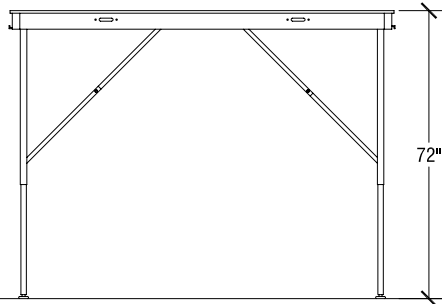

Top View

Elevation at highest height

Elevation at lowest height

Open Stage Dimensions

**4' x 8' VT Stage Dimensions**

VT Heights			
Range	Increments	Folded Stage	Caddy Dimensions
8"h	Single Height	4 5/8" Thick	55 3/4" x 102" x 66"h
16"h	Single Height	4 5/8" Thick	55 3/4" x 102" x 66"h
24"	Single Height	4 5/8" Thick	55 3/4" x 102" x 66"h
24"-32"h	4"	4 5/8" Thick	55 3/4" x 102" x 66"h
32"-48"h	4"	4 5/8" Thick	55 3/4" x 102" x 66"h
48" to 80"h	4"	4 5/8" Thick	55 3/4" x 102" x 66"h

End View

Storage Configuration

Side View

**SICO 4' x 8' VT Folding Leg Stages**  
Multi-Height

Top View

Elevation at highest height

Elevation at lowest height

Open Stage Dimensions

**3' x 8' VT Stage Dimensions**

VT Heights			
Range	Increments	Folded Stage	Caddy Dimensions
8"h	Single Height	4 5/8" Thick	55 3/4" x 102" x 54"h
16"h	Single Height	4 5/8" Thick	55 3/4" x 102" x 54"h
24"	Single Height	4 5/8" Thick	55 3/4" x 102" x 54"h
24"-32"h	4"	4 5/8" Thick	55 3/4" x 102" x 54"h
32"-48"h	4"	4 5/8" Thick	55 3/4" x 102" x 54"h
48" to 80"h	4"	4 5/8" Thick	55 3/4" x 102" x 54"h

End View

Storage Configuration

Side View

**SICO 3' x 8' VT Folding Leg Stages**  
Multi-Height