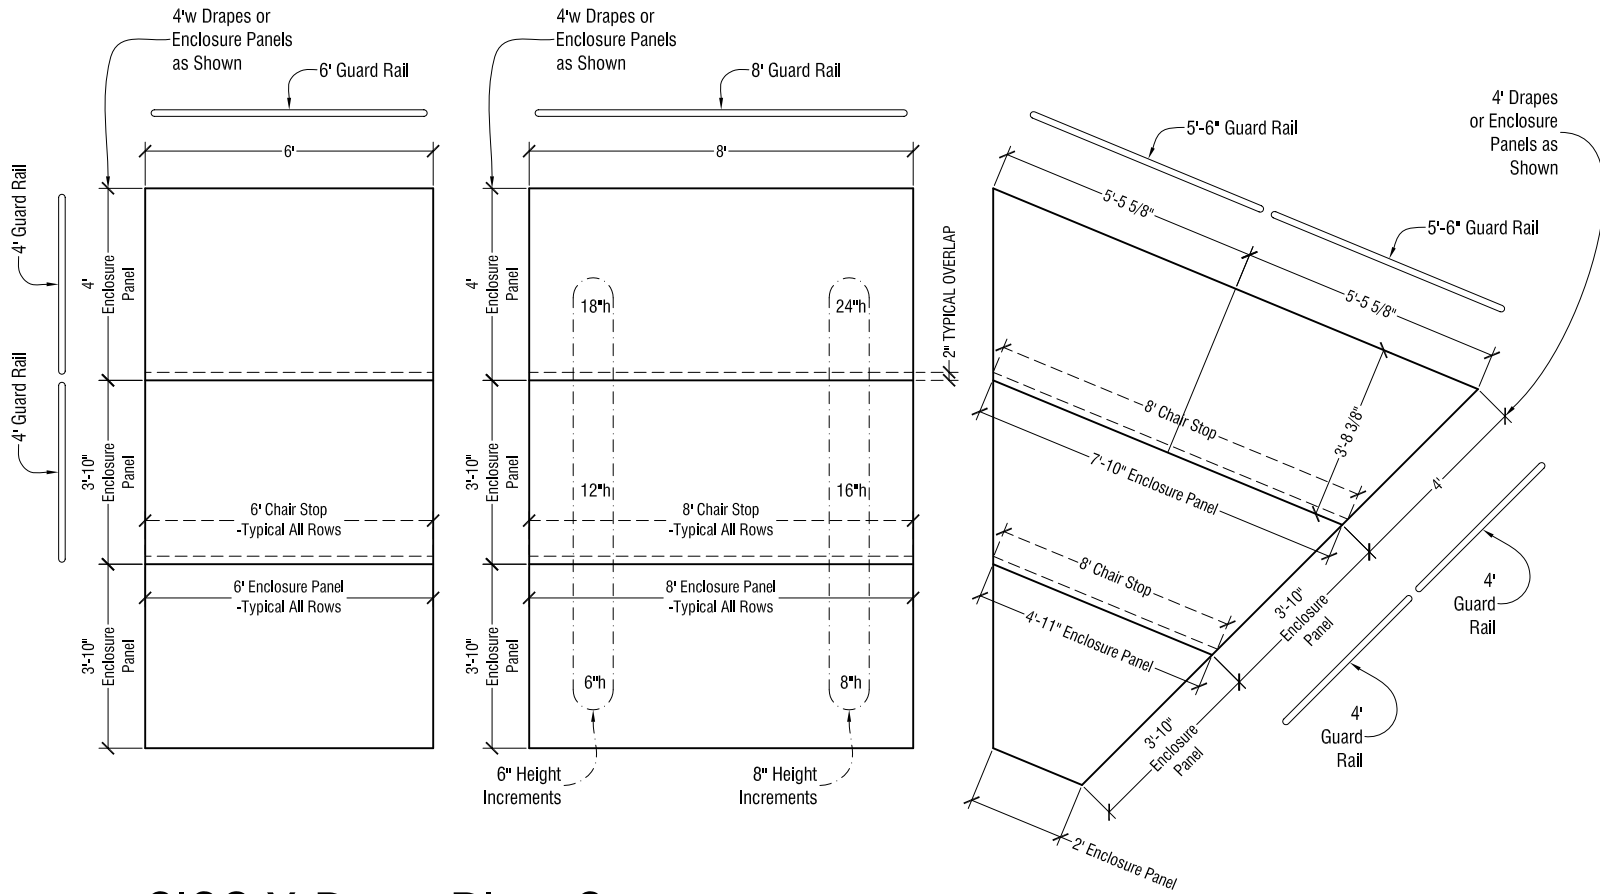

SICO X-Press Riser System

3' (nom.) Row Depth, Three Tier Riser

Use either enclosure panels or chair stops on risers,
and either enclosure panels or drapes on sides.

SICO X-Press Riser System

4' (nom.) Row Depth, Three Tier Riser

Use either enclosure panels or chair stops on risers,
and either enclosure panels or drapes on sides.

SICO X-Press Riser System

3' (nom.) Row Depth, Four Tier Riser

Use either enclosure panels or chair stops on risers,
and either enclosure panels or drapes on sides.

SICO X-Press Riser System

4' (nom.) Row Depth, Four Tier Riser

Use either enclosure panels or chair stops on risers,
and either enclosure panels or drapes on sides.