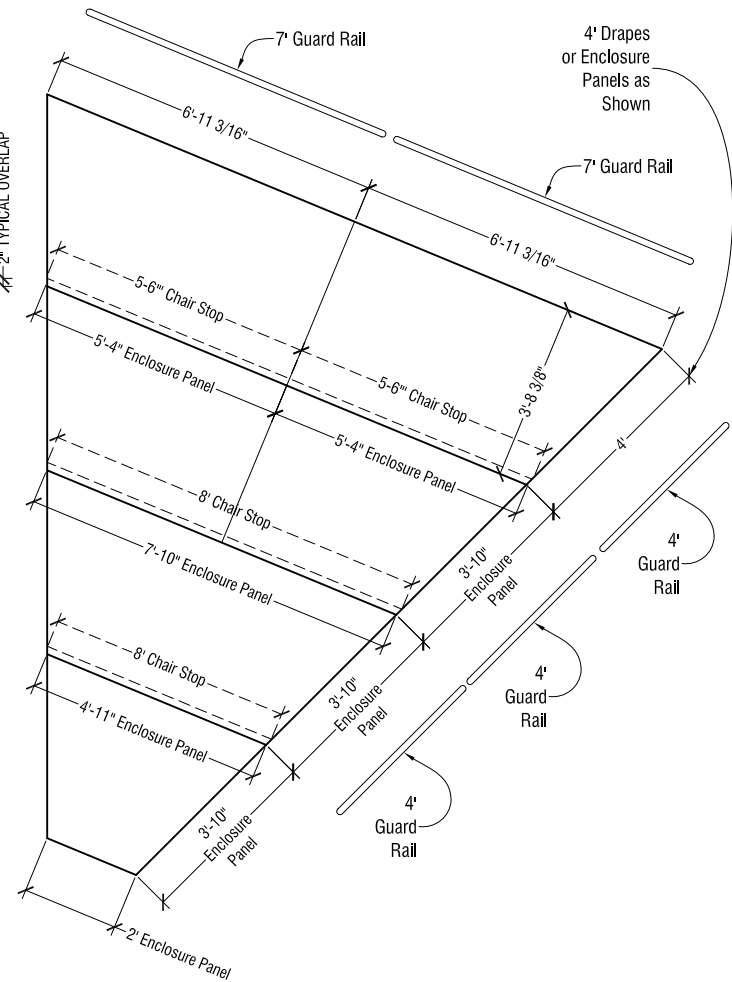

SICO X-Press Riser System

3' (nom.) Row Depth, Three Tier Riser

Use either enclosure panels or chair stops on risers,
and either enclosure panels or drapes on sides.

SICO X-Press Riser System

4' (nom.) Row Depth, Three Tier Riser

Use either enclosure panels or chair stops on risers,
and either enclosure panels or drapes on sides.

SICO X-Press Riser System

3' (nom.) Row Depth, Four Tier Riser

Use either enclosure panels or chair stops on risers,
and either enclosure panels or drapes on sides.

SICO X-Press Riser System

4' (nom.) Row Depth, Four Tier Riser

Use either enclosure panels or chair stops on risers,
and either enclosure panels or drapes on sides.