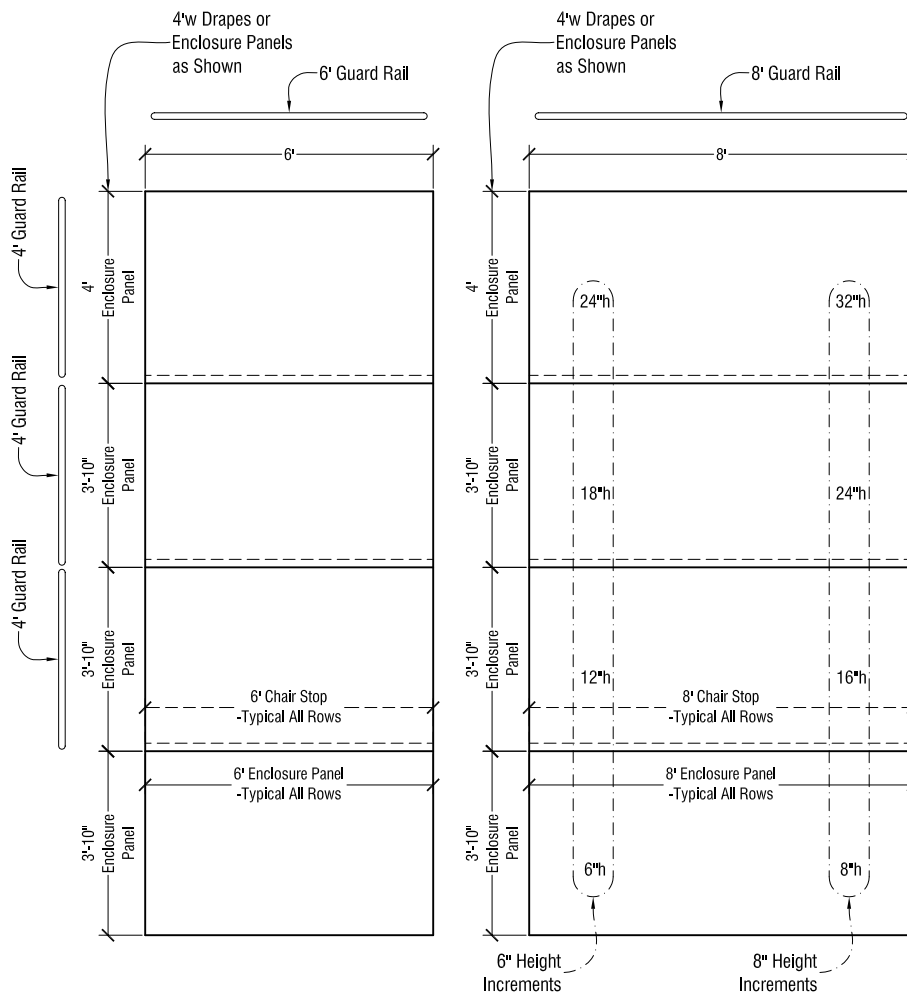

SICO X-Press Riser System

3' (nom.) Row Depth, Three Tier Riser

Use either enclosure panels or chair stops on risers,
and either enclosure panels or drapes on sides.

SICO X-Press Riser System

4' (nom.) Row Depth, Three Tier Riser

Use either enclosure panels or chair stops on risers,
and either enclosure panels or drapes on sides.

SICO X-Press Riser System

3' (nom.) Row Depth, Four Tier Riser

Use either enclosure panels or chair stops on risers,
and either enclosure panels or drapes on sides.

SICO X-Press Riser System

4' (nom.) Row Depth, Four Tier Riser

Use either enclosure panels or chair stops on risers,
and either enclosure panels or drapes on sides.