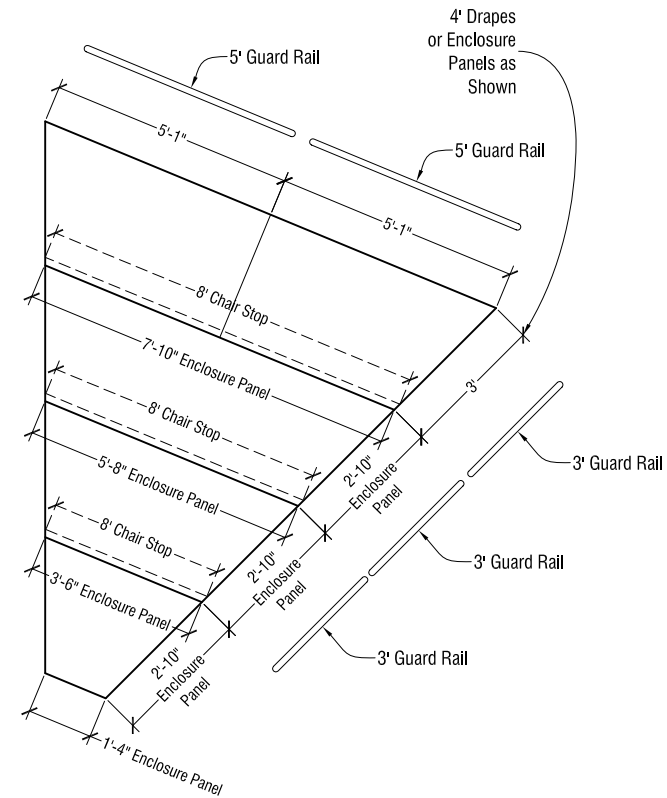

SICO X-Press Riser System

3' (nom.) Row Depth, Three Tier Riser

Use either enclosure panels or chair stops on risers,
and either enclosure panels or drapes on sides.

SICO X-Press Riser System

4' (nom.) Row Depth, Three Tier Riser

Use either enclosure panels or chair stops on risers,
and either enclosure panels or drapes on sides.

SICO X-Press Riser System

3' (nom.) Row Depth, Four Tier Riser

Use either enclosure panels or chair stops on risers,
and either enclosure panels or drapes on sides.

SICO X-Press Riser System

4' (nom.) Row Depth, Four Tier Riser

Use either enclosure panels or chair stops on risers,
and either enclosure panels or drapes on sides.