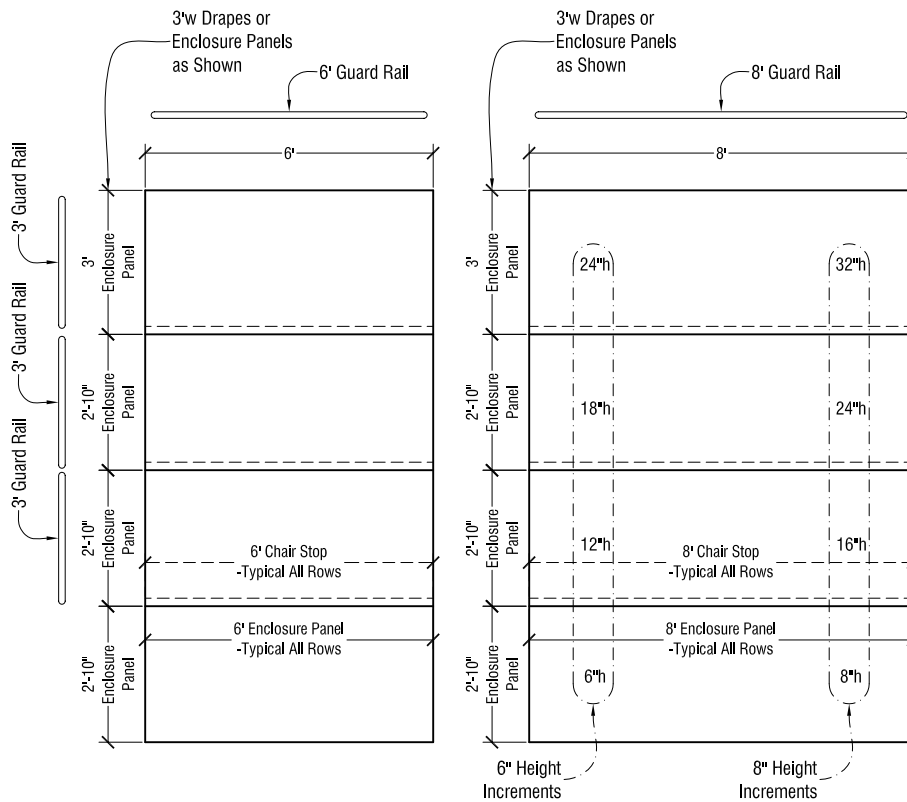

SICO X-Press Riser System

3' (nom.) Row Depth, Three Tier Riser

Use either enclosure panels or chair stops on risers,
and either enclosure panels or drapes on sides.

SICO X-Press Riser System

4' (nom.) Row Depth, Three Tier Riser

Use either enclosure panels or chair stops on risers,
and either enclosure panels or drapes on sides.

SICO X-Press Riser System

3' (nom.) Row Depth, Four Tier Riser

Use either enclosure panels or chair stops on risers,
and either enclosure panels or drapes on sides.

SICO X-Press Riser System

4' (nom.) Row Depth, Four Tier Riser

Use either enclosure panels or chair stops on risers,
and either enclosure panels or drapes on sides.