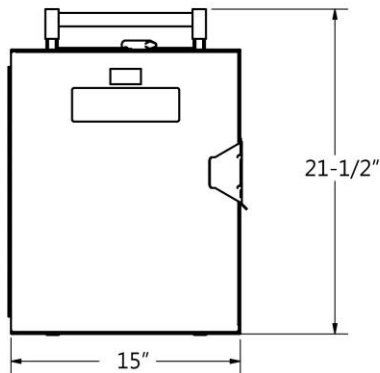

* Model numbers shown denote stainless steel box. Replace S with B at end of model number to order black steel metal box.

** Weight and measures are for uncartoned product.

For More Information Visit: http://www.sicoinc.com/fuel_food_warmer.php
7525 Cahill Road, Minneapolis MN 55439
1.800.533.7426

SICO® Solid Fuel Food Warmer Dimensions

Solid Fuel Food Warmer Dimensions

Inside Dimensions: 13.25" w x 17" h x 13" d

Top View

Front View

Side View

Solid Fuel Food Warmer with wheels & handle

For More Information Visit: http://www.sicoinc.com/fuel_food_warmer.php
7525 Cahill Road, Minneapolis MN 55439
1.800.533.7426