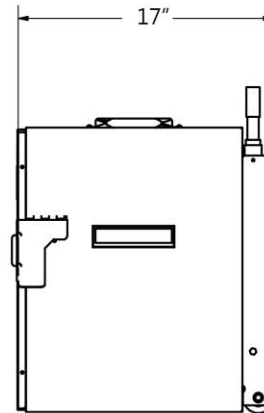

SICO® Solid Fuel Food Warmer Dimensions

Solid Fuel Food Warmer Dimensions

Inside Dimensions: 13.25" w x 17" h x 13" d

Top View

Front View

Side View

Solid Fuel Food Warmer with wheels & handle

For More Information Visit: http://www.sicoinc.com/fuel_food_warmer.php
7525 Cahill Road, Minneapolis MN 55439
1.800.533.7426