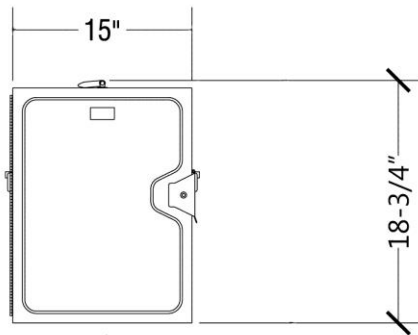

* Model numbers shown denote stainless steel box. Replace S with B at end of model number to order black steel metal box.

** Weight and measures are for uncartoned product.

For More Information Visit: http://www.sicoinc.com/fuel_food_warmer.php
7525 Cahill Road, Minneapolis MN 55439
1.800.533.7426

SICO® Solid Fuel Food Warmer Dimensions

Solid Fuel Food Warmer Dimensions

Inside Dimensions: 13.25" w x 17" h x 13" d

Top View

Front View

Side View

Solid Fuel Food Warmer with wheels & handle

For More Information Visit: http://www.sicoinc.com/fuel_food_warmer.php
7525 Cahill Road, Minneapolis MN 55439
1.800.533.7426