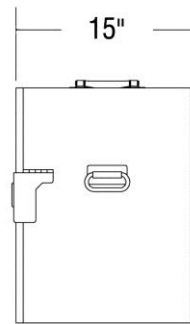

* Model numbers shown denote stainless steel box. Replace S with B at end of model number to order black steel metal box.

** Weight and measures are for uncartoned product.

For More Information Visit: http://www.sicoinc.com/fuel_food_warmer.php
7525 Cahill Road, Minneapolis MN 55439
1.800.533.7426

SICO® Solid Fuel Food Warmer Dimensions

Solid Fuel Food Warmer Dimensions

Inside Dimensions: 13.25" w x 17" h x 13" d

Top View

Front View

Side View

Solid Fuel Food Warmer with wheels & handle

For More Information Visit: http://www.sicoinc.com/fuel_food_warmer.php
7525 Cahill Road, Minneapolis MN 55439
1.800.533.7426