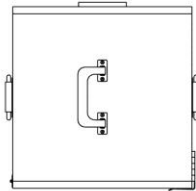

* Model numbers shown denote stainless steel box. Replace S with B at end of model number to order black steel metal box.

** Weight and measures are for uncartoned product.

For More Information Visit: http://www.sicoinc.com/fuel_food_warmer.php
7525 Cahill Road, Minneapolis MN 55439
1.800.533.7426

SICO® Solid Fuel Food Warmer Dimensions

Solid Fuel Food Warmer Dimensions

Inside Dimensions: 13.25" w x 17" h x 13" d

Top View

Front View

Side View

Solid Fuel Food Warmer with wheels & handle

For More Information Visit: http://www.sicoinc.com/fuel_food_warmer.php
7525 Cahill Road, Minneapolis MN 55439
1.800.533.7426