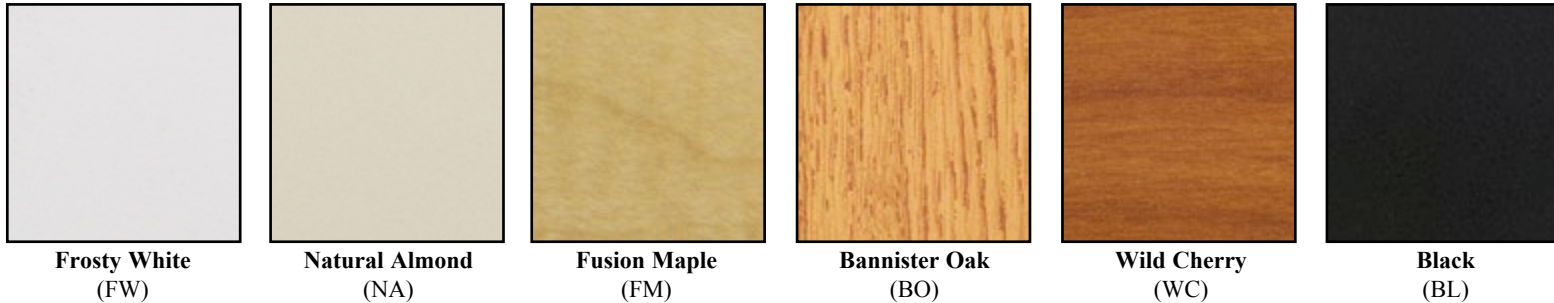

ROOM MAKER WALLBED DIMENSIONS				
Bed	Folded Wallbed Dimensions	Recess Opening Width	Recess Depth	Recess Opening Height
Twin	40½" W x 83-1/8" H (103cm x 211cm)	41" (104cm)	22" (56cm)	83½" (212cm)
Twin XL	40½" W x 88¼" H (103cm x 244cm)	41" (104cm)	22" (56cm)	88-5/8" (225cm)
Double	55½" W x 83-1/8" H (141cm x 211cm)	56" (142cm)	22" (56cm)	83½" (212cm)
Double XL	55½" W x 88¼" H (141cm x 244cm)	56" (142cm)	22" (56cm)	88-5/8" (225cm)
Queen	62" W x 88¼" H (157cm x 244cm)	62½" (159cm)	22" (56cm)	88-5/8" (225cm)
King	78½" W x 88¼" H (199cm x 244cm)	79" (201cm)	22" (56cm)	88-5/8" (225cm)
SICO EUROBED WALLBED DIMENSIONS				
Bed	Folded Wallbed Dimensions	Recess Opening Width	Recess Depth	Recess Opening Height
Twin	40½" W x 78½" H (103cm x 199cm)	41" (104cm)	18-5/8" (47cm)	78-7/8" (200cm)
Twin XL	40½" W x 83½" H (103cm x 212cm)	41" (104cm)	18-5/8" (47cm)	83-7/8" (213cm)
Double	55½" W x 78½" H (141cm x 199cm)	56" (142cm)	18-5/8" (47cm)	78-7/8" (200cm)
Double XL	55½" W x 83½" H (141cm x 212cm)	56" (142cm)	18-5/8" (47cm)	83-7/8" (213cm)
Queen	62" W x 83½" H (157cm x 212cm)	62½" (159cm)	18-5/8" (47cm)	83-7/8" (213cm)

Standard Laminate Colors