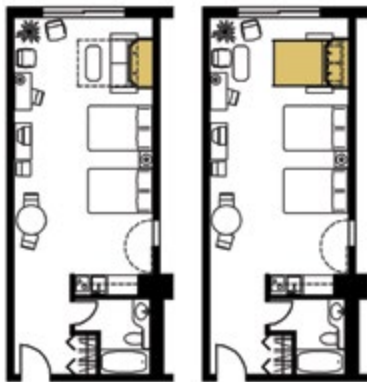

Add style to your space.

Only SICO gives you the experience that comes with over 35 years of wall system innovation. Our space analysis staff can show you just how easy it is to fit convertible rooms into existing space, or a new construction. We'll be happy to work with your design staff. Contact us today for your free consultation.

Timeshare