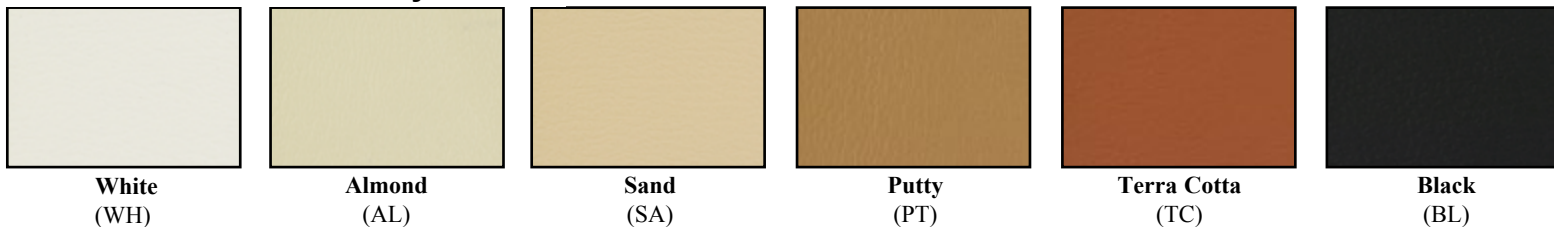

Standard Bed Frame & Vinyl Colors

The SICO Family of Products