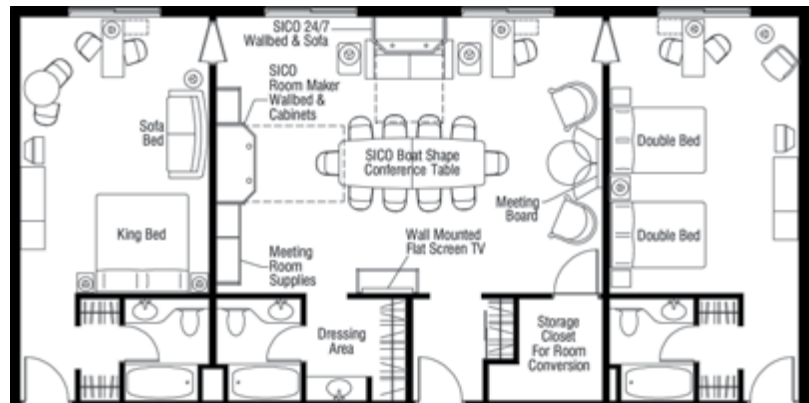

Timeshare

SICO Suite

Choice #1: THE ROOM MAKERS®

- The comfort of a real box spring and standard sized mattress.
- Design can accommodate all standard bed sizes, including king.
- Best choice for heavier face panels and mattress weights.
- May be floor or wall mounted.
- Pillows can be left on the bed when folded.
- 5-year warranty on frame and mechanism.

Padboard is ½" (1.3cm) foam on ½" (1.3cm) A-C plywood slanted for reading in bed (like a prop-up pillow). Pillow Storage: Padboard automatically folds over pillows when bed is closed.

SICO's Box spring & premier mattress offer sleeping comfort of a conventional bed. Bedding is custom made to SICO's exacting specifications by Restonic.