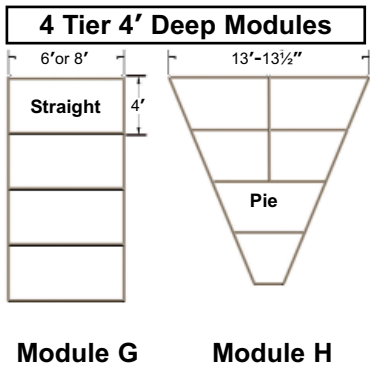

4' deep sections, 59 seated capacity including floor

PLAN 2

3' deep sections, 92 seated capacity including floor

PLAN 5

3' deep sections, 128 seated capacity including floor

PLAN 8

4' deep sections, 80 seated capacity including floor

PLAN 3

3' deep sections, 131 seated capacity including floor

PLAN 6

3' deep sections, 177 seated capacity including floor

PLAN 9

4' deep sections, 108 seated capacity including floor

SICO X-Press® Stages are available in 3' x 8' or 4' x 8' sections in your choice of carpet, Tuff-Deck or reversible carpet/Tuff-Deck surfaces. SICO X-Press® Stages typically incorporate 6" tier increments, up to 6 tiers / 36".

Rectangular set-ups optimize the use of space and are very affordable. Need a different size? No problem! Consult your SICO sales representative. If you do not see a plan below that fits your space needs, call us for a **FREE** custom design lay-out. Just tell us your room dimensions, standing or seated room capacity and we'll do the rest.