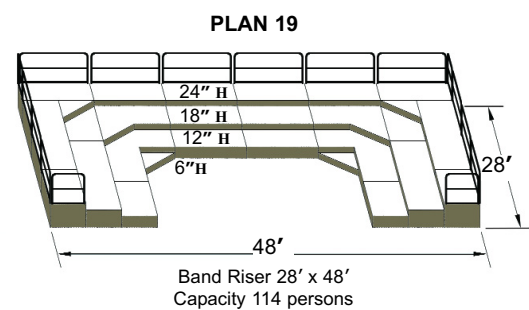

# SICO X-PRESS® STAGE & RISER SYSTEM

Combine SICO X-Press® straight and pie sections to build the perfect system for your rehearsal or performance area. We recommend the 3' depth for choral and the 4' for band applications. Units can be easily moved when necessary and stored on our portable caddies to keep your spaces flexible. If you do not see a plan below that fits your space needs, call us for a **FREE** custom design lay-out.

4' deep sections, 59 seated capacity including floor

PLAN 2

3' deep sections, 92 seated capacity including floor

PLAN 5

3' deep sections, 128 seated capacity including floor

PLAN 8

4' deep sections, 80 seated capacity including floor

PLAN 3

3' deep sections, 131 seated capacity including floor

PLAN 6

3' deep sections, 177 seated capacity including floor

PLAN 9

4' deep sections, 108 seated capacity including floor

SICO X-Press® Stages are available in 3' x 8' or 4' x 8' sections in your choice of carpet, Tuff-Deck or reversible carpet/Tuff-Deck surfaces. SICO X-Press® Stages typically incorporate 6" tier increments, up to 6 tiers / 36".

Rectangular set-ups optimize the use of space and are very affordable. Need a different size? No problem! Consult your SICO sales representative. If you do not see a plan below that fits your space needs, call us for a **FREE** custom design lay-out. Just tell us your room dimensions, standing or seated room capacity and we'll do the rest.