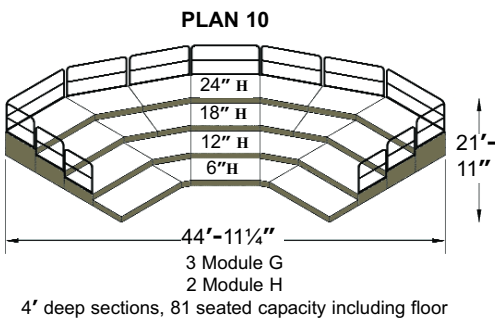

## 3 Tier 4' Deep Modules

Module E

Module F

PLAN 1

3' deep sections, 72 seated capacity including floor

PLAN 4

3' deep sections, 96 seated capacity including floor

PLAN 7

4' deep sections, 59 seated capacity including floor

PLAN 2

3' deep sections, 92 seated capacity including floor

PLAN 5

3' deep sections, 128 seated capacity including floor

PLAN 8

4' deep sections, 80 seated capacity including floor

PLAN 3

3' deep sections, 131 seated capacity including floor

PLAN 6

3' deep sections, 177 seated capacity including floor

PLAN 9

4' deep sections, 108 seated capacity including floor

SICO X-Press® Stages are available in 3' x 8' or 4' x 8' sections in your choice of carpet, Tuff-Deck or reversible carpet/Tuff-Deck surfaces. SICO X-Press® Stages typically incorporate 6" tier increments, up to 6 tiers / 36".

Rectangular set-ups optimize the use of space and are very affordable. Need a different size? No problem! Consult your SICO sales representative. If you do not see a plan below that fits your space needs, call us for a **FREE** custom design lay-out. Just tell us your room dimensions, standing or seated room capacity and we'll do the rest.