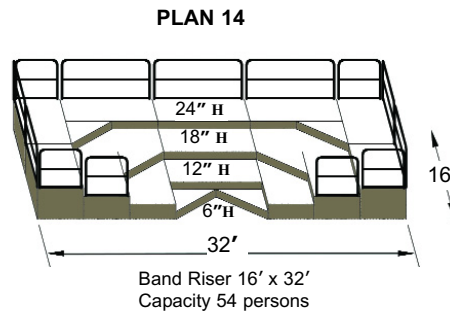

# SICO X-PRESS® STAGE & RISER SYSTEM

Combine SICO X-Press® straight and pie sections to build the perfect system for your rehearsal or performance area. We recommend the 3' depth for choral and the 4' for band applications. Units can be easily moved when necessary and stored on our portable caddies to keep your spaces flexible. If you do not see a plan below that fits your space needs, call us for a **FREE** custom design lay-out.

4' deep sections, 59 seated capacity including floor

PLAN 2

3' deep sections, 92 seated capacity including floor

PLAN 5

3' deep sections, 128 seated capacity including floor

PLAN 8

4' deep sections, 80 seated capacity including floor

PLAN 3

3' deep sections, 131 seated capacity including floor

PLAN 6

3' deep sections, 177 seated capacity including floor

PLAN 9

4' deep sections, 108 seated capacity including floor

SICO X-Press® Stages are available in 3' x 8' or 4' x 8' sections in your choice of carpet, Tuff-Deck or reversible carpet/Tuff-Deck surfaces. SICO X-Press® Stages typically incorporate 6" tier increments, up to 6 tiers / 36".

Rectangular set-ups optimize the use of space and are very affordable. Need a different size? No problem! Consult your SICO sales representative. If you do not see a plan below that fits your space needs, call us for a **FREE** custom design lay-out. Just tell us your room dimensions, standing or seated room capacity and we'll do the rest.