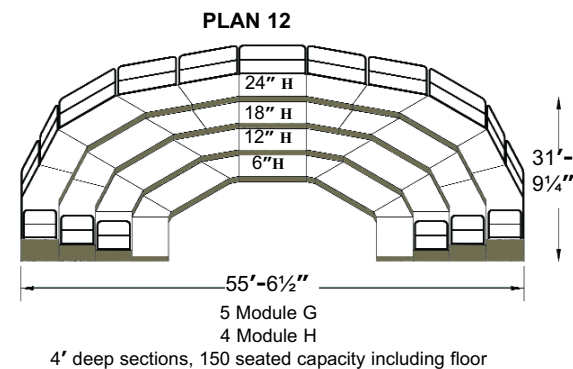

## 3 Tier 4' Deep Modules

Module E

Module F

PLAN 1

3' deep sections, 72 seated capacity including floor

PLAN 4

3' deep sections, 96 seated capacity including floor

PLAN 7

4' deep sections, 59 seated capacity including floor

PLAN 2

3' deep sections, 92 seated capacity including floor

PLAN 5

3' deep sections, 128 seated capacity including floor

PLAN 8

4' deep sections, 80 seated capacity including floor

PLAN 3

3' deep sections, 131 seated capacity including floor

PLAN 6

3' deep sections, 177 seated capacity including floor

PLAN 9

4' deep sections, 108 seated capacity including floor

SICO X-Press® Stages are available in 3' x 8' or 4' x 8' sections in your choice of carpet, Tuff-Deck or reversible carpet/Tuff-Deck surfaces. SICO X-Press® Stages typically incorporate 6" tier increments, up to 6 tiers / 36".

Rectangular set-ups optimize the use of space and are very affordable. Need a different size? No problem! Consult your SICO sales representative. If you do not see a plan below that fits your space needs, call us for a **FREE** custom design lay-out. Just tell us your room dimensions, standing or seated room capacity and we'll do the rest.