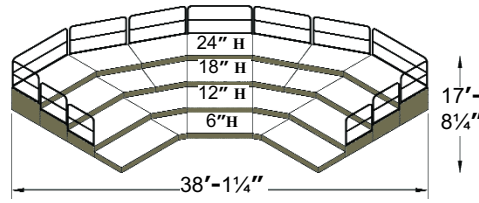

## 3 Tier 4' Deep Modules

Module E

Module F

PLAN 1

3' deep sections, 72 seated capacity including floor

PLAN 4

3' deep sections, 96 seated capacity including floor

PLAN 7

4' deep sections, 59 seated capacity including floor

PLAN 2

3' deep sections, 92 seated capacity including floor

PLAN 5

3' deep sections, 128 seated capacity including floor

PLAN 8

4' deep sections, 80 seated capacity including floor

PLAN 3

3' deep sections, 131 seated capacity including floor

PLAN 6

3' deep sections, 177 seated capacity including floor

PLAN 9

4' deep sections, 108 seated capacity including floor

SICO X-Press® Stages are available in 3' x 8' or 4' x 8' sections in your choice of carpet, Tuff-Deck or reversible carpet/Tuff-Deck surfaces. SICO X-Press® Stages typically incorporate 6" tier increments, up to 6 tiers / 36".