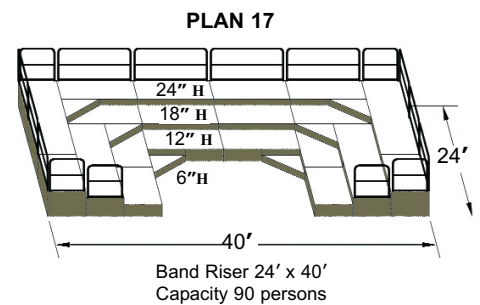

# SICO X-PRESS® STAGE & RISER SYSTEM

Combine SICO X-Press® straight and pie sections to build the perfect system for your rehearsal or performance area. We recommend the 3' depth for choral and the 4' for band applications. Units can be easily moved when necessary and stored on our portable caddies to keep your spaces flexible. If you do not see a plan below that fits your space needs, call us for a **FREE** custom design lay-out.

4' deep sections, 59 seated capacity including floor

PLAN 2

3' deep sections, 92 seated capacity including floor

PLAN 5

3' deep sections, 128 seated capacity including floor

PLAN 8

4' deep sections, 80 seated capacity including floor

PLAN 3

3' deep sections, 131 seated capacity including floor

PLAN 6

3' deep sections, 177 seated capacity including floor

PLAN 9

4' deep sections, 108 seated capacity including floor

SICO X-Press® Stages are available in 3' x 8' or 4' x 8' sections in your choice of carpet, Tuff-Deck or reversible carpet/Tuff-Deck surfaces. SICO X-Press® Stages typically incorporate 6" tier increments, up to 6 tiers / 36".

Rectangular set-ups optimize the use of space and are very affordable. Need a different size? No problem! Consult your SICO sales representative. If you do not see a plan below that fits your space needs, call us for a **FREE** custom design lay-out. Just tell us your room dimensions, standing or seated room capacity and we'll do the rest.