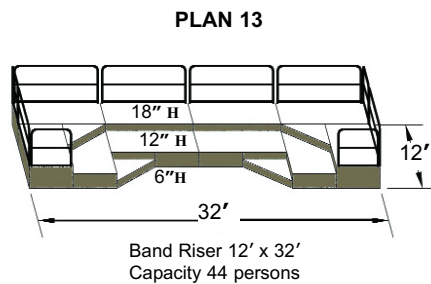

4' deep sections, 59 seated capacity including floor

PLAN 2

3' deep sections, 92 seated capacity including floor

PLAN 5

3' deep sections, 128 seated capacity including floor

PLAN 8

4' deep sections, 80 seated capacity including floor

PLAN 3

3' deep sections, 131 seated capacity including floor

PLAN 6

3' deep sections, 177 seated capacity including floor

PLAN 9

4' deep sections, 108 seated capacity including floor

SICO X-Press® Stages are available in 3' x 8' or 4' x 8' sections in your choice of carpet, Tuff-Deck or reversible carpet/Tuff-Deck surfaces. SICO X-Press® Stages typically incorporate 6" tier increments, up to 6 tiers / 36".

Rectangular set-ups optimize the use of space and are very affordable. Need a different size? No problem! Consult your SICO sales representative. If you do not see a plan below that fits your space needs, call us for a **FREE** custom design lay-out. Just tell us your room dimensions, standing or seated room capacity and we'll do the rest.