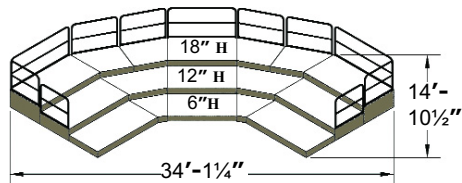

# SICO X-PRESS® STAGE & RISER SYSTEM

Combine SICO X-Press® straight and pie sections to build the perfect system for your rehearsal or performance area. We recommend the 3' depth for choral and the 4' for band applications. Units can be easily moved when necessary and stored on our portable caddies to keep your spaces flexible. If you do not see a plan below that fits your space needs, call us for a **FREE** custom design lay-out.

## 3 Tier 4' Deep Modules

Module E

Module F

PLAN 1

3' deep sections, 72 seated capacity including floor

PLAN 4

3' deep sections, 96 seated capacity including floor

PLAN 7

4' deep sections, 59 seated capacity including floor

PLAN 2

3' deep sections, 92 seated capacity including floor

PLAN 5

3' deep sections, 128 seated capacity including floor

PLAN 8

4' deep sections, 80 seated capacity including floor

PLAN 3

3' deep sections, 131 seated capacity including floor

PLAN 6

3' deep sections, 177 seated capacity including floor

PLAN 9

4' deep sections, 108 seated capacity including floor

SICO X-Press® Stages are available in 3' x 8' or 4' x 8' sections in your choice of carpet, Tuff-Deck or reversible carpet/Tuff-Deck surfaces. SICO X-Press® Stages typically incorporate 6" tier increments, up to 6 tiers / 36".