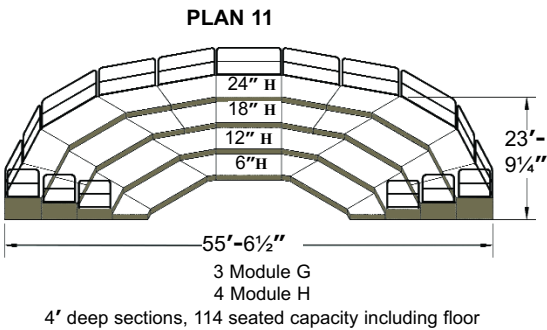

# SICO X-PRESS® STAGE & RISER SYSTEM

Combine SICO X-Press® straight and pie sections to build the perfect system for your rehearsal or performance area. We recommend the 3' depth for choral and the 4' for band applications. Units can be easily moved when necessary and stored on our portable caddies to keep your spaces flexible. If you do not see a plan below that fits your space needs, call us for a **FREE** custom design lay-out.

4' deep sections, 59 seated capacity including floor

PLAN 2

3' deep sections, 92 seated capacity including floor

PLAN 5

3' deep sections, 128 seated capacity including floor

PLAN 8

4' deep sections, 80 seated capacity including floor

PLAN 3

3' deep sections, 131 seated capacity including floor

PLAN 6

3' deep sections, 177 seated capacity including floor

PLAN 9

4' deep sections, 108 seated capacity including floor

SICO X-Press® Stages are available in 3' x 8' or 4' x 8' sections in your choice of carpet, Tuff-Deck or reversible carpet/Tuff-Deck surfaces. SICO X-Press® Stages typically incorporate 6" tier increments, up to 6 tiers / 36".

Rectangular set-ups optimize the use of space and are very affordable. Need a different size? No problem! Consult your SICO sales representative. If you do not see a plan below that fits your space needs, call us for a **FREE** custom design lay-out. Just tell us your room dimensions, standing or seated room capacity and we'll do the rest.