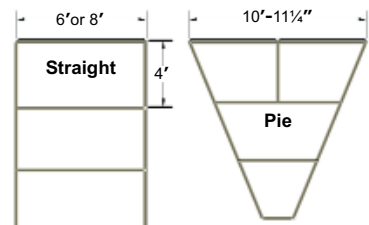

3 Tier 4' Deep Modules

Module E

Module F