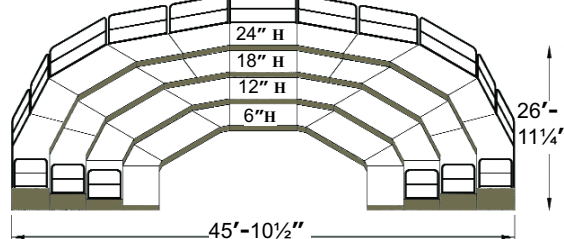

## 3 Tier 4' Deep Modules

Module E

Module F

PLAN 1

3' deep sections, 72 seated capacity including floor

PLAN 4

3' deep sections, 96 seated capacity including floor

PLAN 7

4' deep sections, 59 seated capacity including floor

PLAN 2

3' deep sections, 92 seated capacity including floor

PLAN 5

3' deep sections, 128 seated capacity including floor

PLAN 8

4' deep sections, 80 seated capacity including floor

PLAN 3

3' deep sections, 131 seated capacity including floor

PLAN 6

3' deep sections, 177 seated capacity including floor

PLAN 9

4' deep sections, 108 seated capacity including floor

SICO X-Press® Stages are available in 3' x 8' or 4' x 8' sections in your choice of carpet, Tuff-Deck or reversible carpet/Tuff-Deck surfaces. SICO X-Press® Stages typically incorporate 6" tier increments, up to 6 tiers / 36".

Rectangular set-ups optimize the use of space and are very affordable. Need a different size? No problem! Consult your SICO sales representative. If you do not see a plan below that fits your space needs, call us for a **FREE** custom design lay-out. Just tell us your room dimensions, standing or seated room capacity and we'll do the rest.