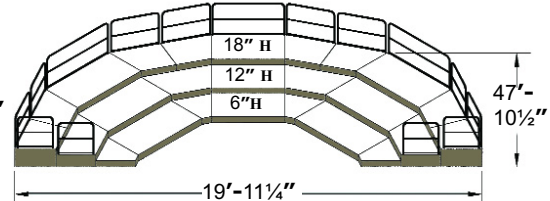

## 3 Tier 4' Deep Modules

Module E

Module F

PLAN 1

3' deep sections, 72 seated capacity including floor

PLAN 4

3' deep sections, 96 seated capacity including floor

PLAN 7

4' deep sections, 59 seated capacity including floor

PLAN 2

3' deep sections, 92 seated capacity including floor

PLAN 5

3' deep sections, 128 seated capacity including floor

PLAN 8

4' deep sections, 80 seated capacity including floor

PLAN 3

3' deep sections, 131 seated capacity including floor

PLAN 6

3' deep sections, 177 seated capacity including floor

PLAN 9

4' deep sections, 108 seated capacity including floor

SICO X-Press® Stages are available in 3' x 8' or 4' x 8' sections in your choice of carpet, Tuff-Deck or reversible carpet/Tuff-Deck surfaces. SICO X-Press® Stages typically incorporate 6" tier increments, up to 6 tiers / 36".

Rectangular set-ups optimize the use of space and are very affordable. Need a different size? No problem! Consult your SICO sales representative. If you do not see a plan below that fits your space needs, call us for a **FREE** custom design lay-out. Just tell us your room dimensions, standing or seated room capacity and we'll do the rest.