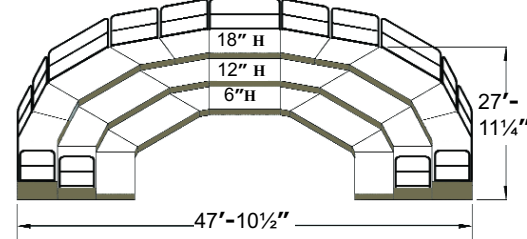

4' deep sections, 59 seated capacity including floor

PLAN 2

3' deep sections, 92 seated capacity including floor

PLAN 5

3' deep sections, 128 seated capacity including floor

PLAN 8

4' deep sections, 80 seated capacity including floor

PLAN 3

3' deep sections, 131 seated capacity including floor

PLAN 6

3' deep sections, 177 seated capacity including floor

PLAN 9

4' deep sections, 108 seated capacity including floor

SICO X-Press® Stages are available in 3' x 8' or 4' x 8' sections in your choice of carpet, Tuff-Deck or reversible carpet/Tuff-Deck surfaces. SICO X-Press® Stages typically incorporate 6" tier increments, up to 6 tiers / 36".

Rectangular set-ups optimize the use of space and are very affordable. Need a different size? No problem! Consult your SICO sales representative. If you do not see a plan below that fits your space needs, call us for a **FREE** custom design lay-out. Just tell us your room dimensions, standing or seated room capacity and we'll do the rest.