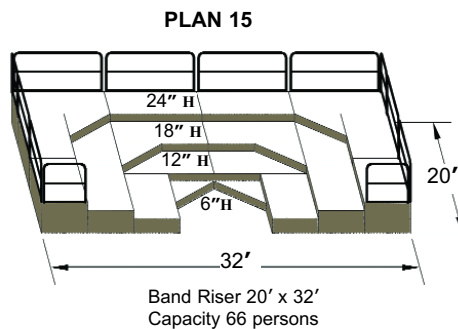

# SICO X-PRESS® STAGE & RISER SYSTEM

Combine SICO X-Press® straight and pie sections to build the perfect system for your rehearsal or performance area. We recommend the 3' depth for choral and the 4' for band applications. Units can be easily moved when necessary and stored on our portable caddies to keep your spaces flexible. If you do not see a plan below that fits your space needs, call us for a **FREE** custom design lay-out.

4' deep sections, 59 seated capacity including floor

PLAN 2

3' deep sections, 92 seated capacity including floor

PLAN 5

3' deep sections, 128 seated capacity including floor

PLAN 8

4' deep sections, 80 seated capacity including floor

PLAN 3

3' deep sections, 131 seated capacity including floor

PLAN 6

3' deep sections, 177 seated capacity including floor

PLAN 9

4' deep sections, 108 seated capacity including floor

SICO X-Press® Stages are available in 3' x 8' or 4' x 8' sections in your choice of carpet, Tuff-Deck or reversible carpet/Tuff-Deck surfaces. SICO X-Press® Stages typically incorporate 6" tier increments, up to 6 tiers / 36".

Rectangular set-ups optimize the use of space and are very affordable. Need a different size? No problem! Consult your SICO sales representative. If you do not see a plan below that fits your space needs, call us for a **FREE** custom design lay-out. Just tell us your room dimensions, standing or seated room capacity and we'll do the rest.