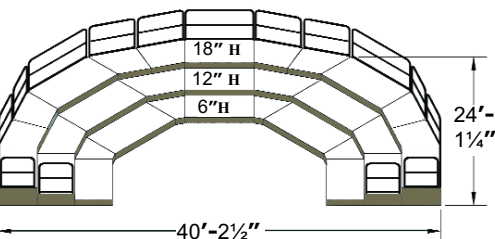

## 3 Tier 4' Deep Modules

Module E

Module F

PLAN 1

3' deep sections, 72 seated capacity including floor

PLAN 4

3' deep sections, 96 seated capacity including floor

PLAN 7

4' deep sections, 59 seated capacity including floor

PLAN 2

3' deep sections, 92 seated capacity including floor

PLAN 5

3' deep sections, 128 seated capacity including floor

PLAN 8

4' deep sections, 80 seated capacity including floor

PLAN 3

3' deep sections, 131 seated capacity including floor

PLAN 6

3' deep sections, 177 seated capacity including floor

PLAN 9

4' deep sections, 108 seated capacity including floor

SICO X-Press® Stages are available in 3' x 8' or 4' x 8' sections in your choice of carpet, Tuff-Deck or reversible carpet/Tuff-Deck surfaces. SICO X-Press® Stages typically incorporate 6" tier increments, up to 6 tiers / 36".

Rectangular set-ups optimize the use of space and are very affordable. Need a different size? No problem! Consult your SICO sales representative. If you do not see a plan below that fits your space needs, call us for a **FREE** custom design lay-out. Just tell us your room dimensions, standing or seated room capacity and we'll do the rest.