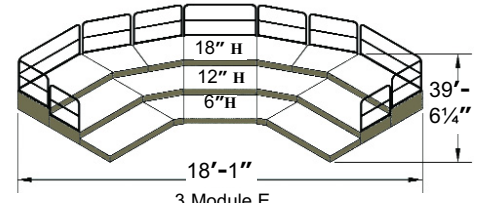

## 3 Tier 4' Deep Modules

Module E

Module F

PLAN 1

3' deep sections, 72 seated capacity including floor

PLAN 4

3' deep sections, 96 seated capacity including floor

PLAN 7

4' deep sections, 59 seated capacity including floor

PLAN 2

3' deep sections, 92 seated capacity including floor

PLAN 5

3' deep sections, 128 seated capacity including floor

PLAN 8

4' deep sections, 80 seated capacity including floor

PLAN 3

3' deep sections, 131 seated capacity including floor

PLAN 6

3' deep sections, 177 seated capacity including floor

PLAN 9

4' deep sections, 108 seated capacity including floor

SICO X-Press® Stages are available in 3' x 8' or 4' x 8' sections in your choice of carpet, Tuff-Deck or reversible carpet/Tuff-Deck surfaces. SICO X-Press® Stages typically incorporate 6" tier increments, up to 6 tiers / 36".