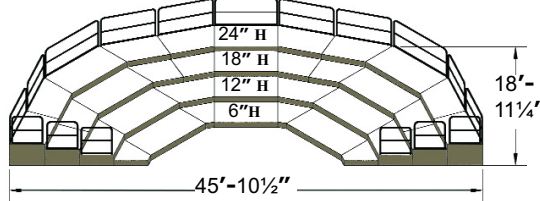

# SICO X-PRESS® STAGE & RISER SYSTEM

Combine SICO X-Press® straight and pie sections to build the perfect system for your rehearsal or performance area. We recommend the 3' depth for choral and the 4' for band applications. Units can be easily moved when necessary and stored on our portable caddies to keep your spaces flexible. If you do not see a plan below that fits your space needs, call us for a **FREE** custom design lay-out.

## 3 Tier 4' Deep Modules

Module E

Module F

PLAN 1

3' deep sections, 72 seated capacity including floor

PLAN 4

3' deep sections, 96 seated capacity including floor

PLAN 7

4' deep sections, 59 seated capacity including floor

PLAN 2

3' deep sections, 92 seated capacity including floor

PLAN 5

3' deep sections, 128 seated capacity including floor

PLAN 8

4' deep sections, 80 seated capacity including floor

PLAN 3

3' deep sections, 131 seated capacity including floor

PLAN 6

3' deep sections, 177 seated capacity including floor

PLAN 9

4' deep sections, 108 seated capacity including floor

SICO X-Press® Stages are available in 3' x 8' or 4' x 8' sections in your choice of carpet, Tuff-Deck or reversible carpet/Tuff-Deck surfaces. SICO X-Press® Stages typically incorporate 6" tier increments, up to 6 tiers / 36".