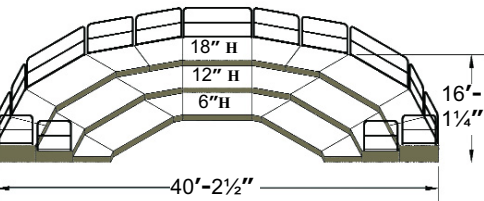

# SICO X-PRESS® STAGE & RISER SYSTEM

Combine SICO X-Press® straight and pie sections to build the perfect system for your rehearsal or performance area. We recommend the 3' depth for choral and the 4' for band applications. Units can be easily moved when necessary and stored on our portable caddies to keep your spaces flexible. If you do not see a plan below that fits your space needs, call us for a **FREE** custom design lay-out.

## 3 Tier 4' Deep Modules

Module E

Module F

PLAN 1

3' deep sections, 72 seated capacity including floor

PLAN 4

3' deep sections, 96 seated capacity including floor

PLAN 7

4' deep sections, 59 seated capacity including floor

PLAN 2

3' deep sections, 92 seated capacity including floor

PLAN 5

3' deep sections, 128 seated capacity including floor

PLAN 8

4' deep sections, 80 seated capacity including floor

PLAN 3

3' deep sections, 131 seated capacity including floor

PLAN 6

3' deep sections, 177 seated capacity including floor

PLAN 9

4' deep sections, 108 seated capacity including floor

SICO X-Press® Stages are available in 3' x 8' or 4' x 8' sections in your choice of carpet, Tuff-Deck or reversible carpet/Tuff-Deck surfaces. SICO X-Press® Stages typically incorporate 6" tier increments, up to 6 tiers / 36".