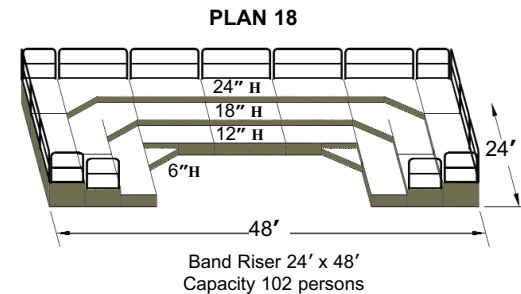

## 3 Tier 4' Deep Modules

Module E

Module F

PLAN 1

3' deep sections, 72 seated capacity including floor

PLAN 4

3' deep sections, 96 seated capacity including floor

PLAN 7

4' deep sections, 59 seated capacity including floor

PLAN 2

3' deep sections, 92 seated capacity including floor

PLAN 5

3' deep sections, 128 seated capacity including floor

PLAN 8

4' deep sections, 80 seated capacity including floor

PLAN 3

3' deep sections, 131 seated capacity including floor

PLAN 6

3' deep sections, 177 seated capacity including floor

PLAN 9

4' deep sections, 108 seated capacity including floor

SICO X-Press® Stages are available in 3' x 8' or 4' x 8' sections in your choice of carpet, Tuff-Deck or reversible carpet/Tuff-Deck surfaces. SICO X-Press® Stages typically incorporate 6" tier increments, up to 6 tiers / 36".

Rectangular set-ups optimize the use of space and are very affordable. Need a different size? No problem! Consult your SICO sales representative. If you do not see a plan below that fits your space needs, call us for a **FREE** custom design lay-out. Just tell us your room dimensions, standing or seated room capacity and we'll do the rest.