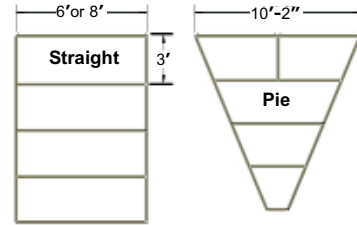

4 Tier 3' Deep Modules

Module C

Module D