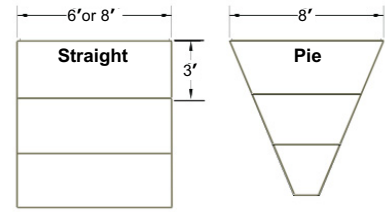

SICO X-PRESS® STAGE & RISER SYSTEM

Combine SICO X-Press® straight and pie sections to build the perfect system for your rehearsal or performance area. We recommend the 3' depth for choral and the 4' for band applications. Units can be easily moved when necessary and stored on our portable caddies to keep your spaces flexible. If you do not see a plan below that fits your space needs, call us for a **FREE** custom design lay-out.

3 Tier 3' Deep Modules

Module A

Module B