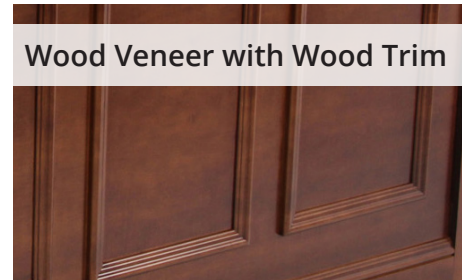

DECO BODY OPTIONS

Buffet Body

Standard options subject to change.

Colors are representative only.

Masterpiece

Solid Maple with Solid Inlaid Panels

Amesbury

Wood Veneer with Wood Trim

Classic

Wood Veneer

Laminate

Over 200 Standard Options

Acrylic

With Internal LED Lighting