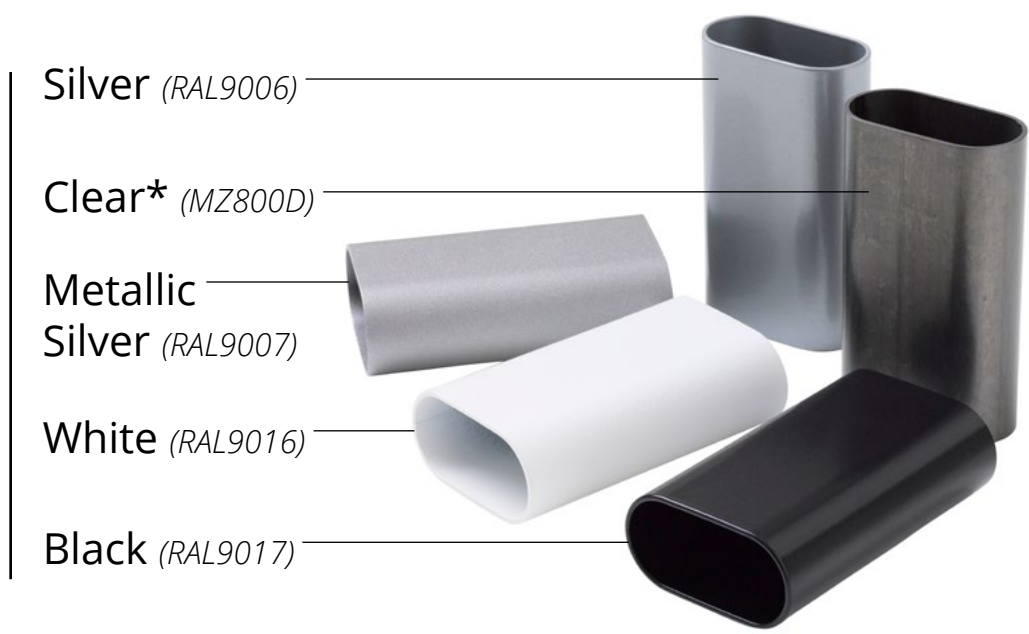

# FLIP-TECH SURFACE OPTIONS

## Laminate

Laminate options subject to change.

Colors are representative only.

## Polyester Powder Coat

Surface options subject to change.

Colors are representative only.

\* Available on Straight Leg Style Only