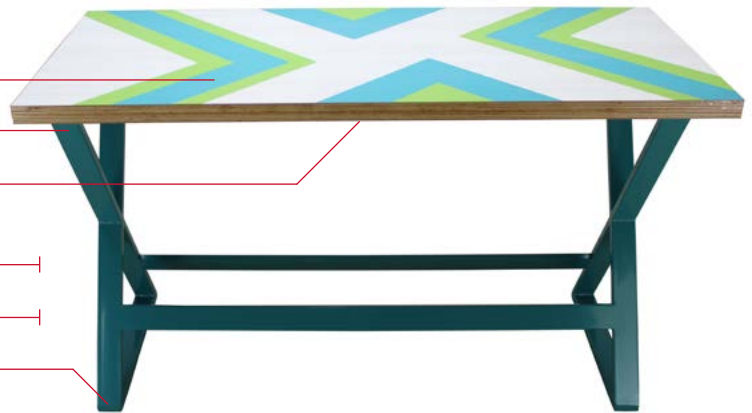

Community Tables

Designed to Fit.
Built to Last.

SICO® QUALITY

SICO® Community tables are a natural draw for socializing. Used in common and dining spaces to facilitate conversation and sharing. With options like locking casters or built in power, community tables are a natural draw for everyone.

Customizable

Incorporate your logo or color scheme to drive school spirit.

Configurable

The right configurations can ease flow, increase communication and seat more students.

Functional

Great for using as a social hub and gathering large groups. Available in standard and bistro height.

Community Table Features

- Laminate or Custom Top
- Powder Coat Frame Finish
- Power/USB Port
(Only Available on Commander & Wicker Park)
- Two Height Options
- Multiple Length Options
- Adjustable Glides
(Casters Available on Commander)

Description	Top Lengths	Top Width	Heights
Commander	76"(193cm) or 96"(244cm)	30"(76cm)	30"(76cm) or 42"(107cm)
Wicker Park	82"(208cm) or 106"(269cm)		
A-Frame			
X-Base			

FEATURES

Commander

Tops Types:

- S200
- S1600