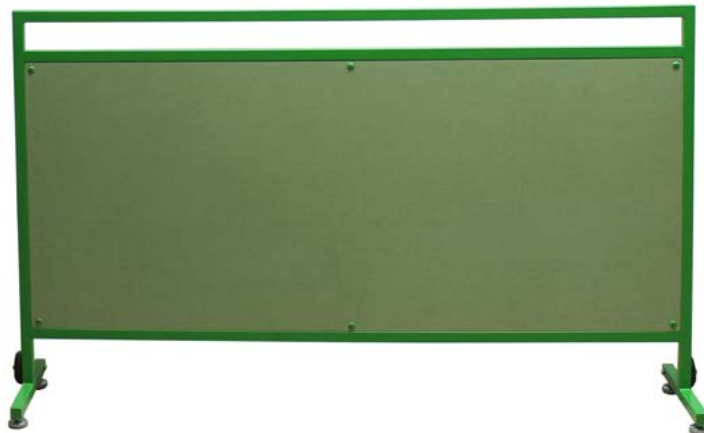

Customizable

Let us design a panel for you to add school spirit and elevate your experience. Available in metal or laminate.

Queue Line Features

Freestanding Metal Frame

Powder Coat Finish

Metal or Laminate Divider Panel

Pictured: Laminate Panel

Description	Dimensions
Laser Cut	60"L x 36"H (152cm x 91cm)
Laminate	60"L x 36"H (152cm x 91cm)
Mobile	60"L x 36"H (152cm x 91cm)

SPECIFICATIONS

Laser Cut

Panel Options:

Custom Metal Laser Cut-Out

Frame Finish Options:

Variety Powder Coat Colors

Standard Base

Laminate

Panel Options:

Laminate or Custom Graphic

Frame Finish Options:

Variety Powder Coat Colors

Standard Base

Mobile

Panel Options:

Laminate or Custom Graphic

Frame Finish Options:

Variety Powder Coat Colors

Caster:

*Available in Laminate Only