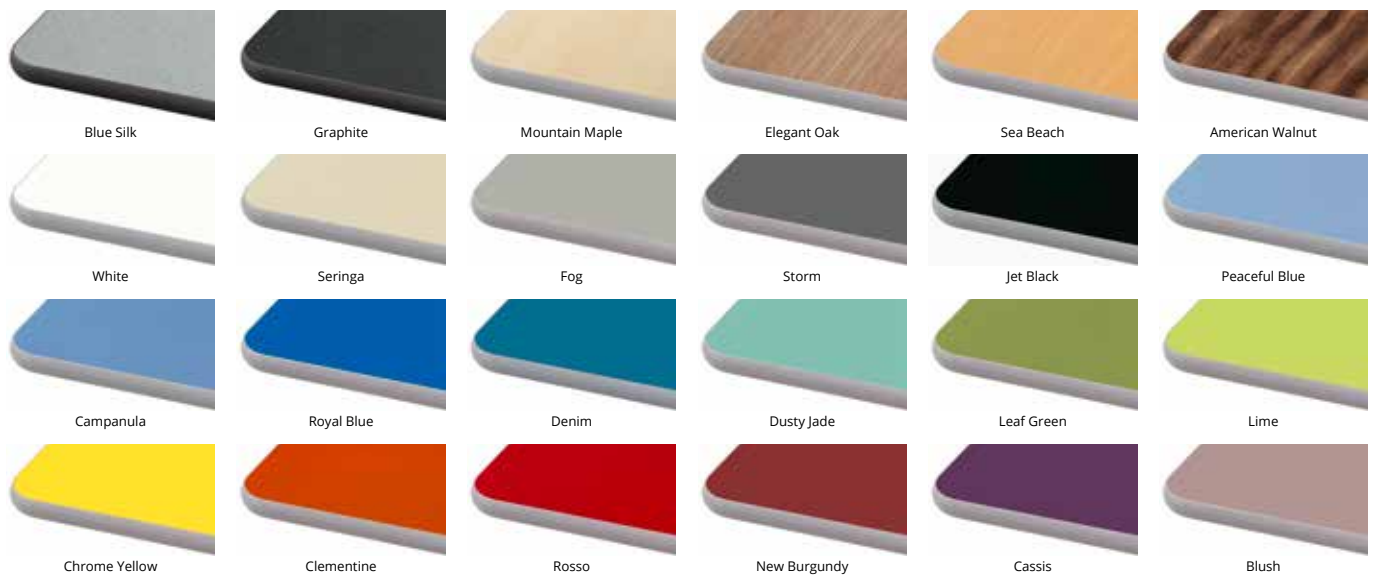

Benefits of TTX13 Table Seating Unit

- Available in 660mm, 710mm or 740mm heights.
- 24 laminate colours to choose from on tops and benches.
- SICO® Armor-Edge® - incredibly hard wearing and hermetically seals the table top against moisture and bacteria.
- Easy wipe clean surface, able to withstand robust cleaning to ensure a safer eating environment.
- Smaller storage footprint compared to other TSU's and competitor products.

TTX13 SERIES BENCH TABLE SEATING UNIT

Table Laminate Options:

This colour chart is to be used as a guide only. SICO® cannot accept responsibility for variations in colour against the original material. Please refer to actual laminate and stool samples before ordering.