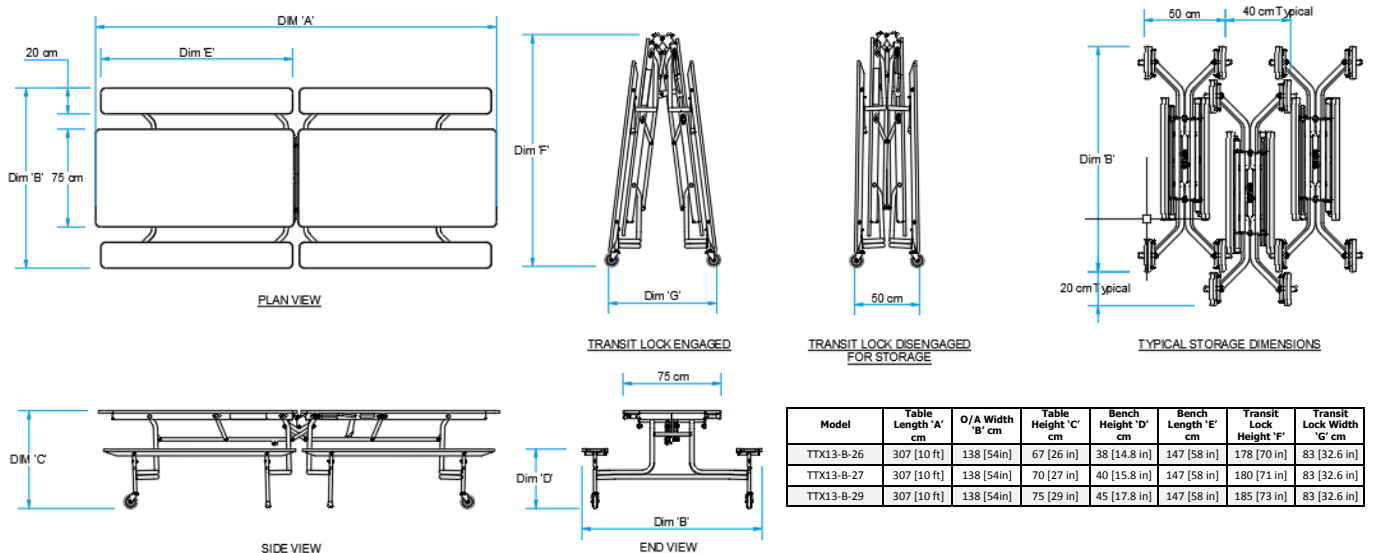

Benefits of TTX13 Table Seating Unit

- Available in 660mm, 710mm or 740mm heights.
- 24 laminate colours to choose from on tops and benches.
- SICO® Armor-Edge® - incredibly hard wearing and hermetically seals the table top against moisture and bacteria.
- Easy wipe clean surface, able to withstand robust cleaning to ensure a safer eating environment.
- Smaller storage footprint compared to other TSU's and competitor products.

TTX13 SERIES BENCH TABLE SEATING UNIT

Table Laminate Options:

This colour chart is to be used as a guide only. SICO® cannot accept responsibility for variations in colour against the original material. Please refer to actual laminate and stool samples before ordering.