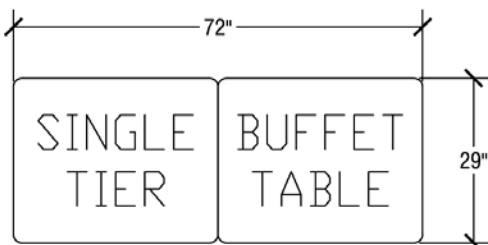

Blue (05)

Brown (06)

For More Information Visit: http://www.sicoinc.com/catering_table.php
 7525 Cahill Road, Minneapolis MN 55439
 1.800.533.7426

SICO[®] Catering Table Dimensions

Two-Tier Dimensions

Top Height: 30" Folded Height: 72" Table Top Size: 29x72"

Table Dimensions

Storage Configuration

Two-Tier Junior Dimensions

Top Height: 30" Folded Height: 61" Table Top Size: 29x72"

Table Dimensions

Storage Configuration

Single-Tier Dimensions

Top Height: 30" Folded Height: 56" Table Top Size: 29x72"

Table Dimensions

Storage Configuration

Single-Tier Junior Dimensions

Top Height: 30" Folded Height: 45" Table Top Size: 29x72"

Table Dimensions

Storage Configuration

For More Information Visit: http://www.sicoinc.com/catering_table.php
7525 Cahill Road, Minneapolis MN 55439
1.800.533.7426