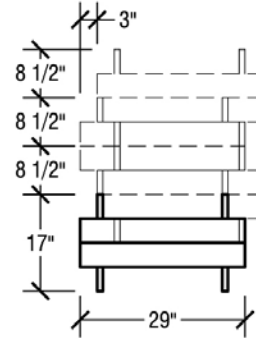

TWO-TIER JR.

Tabletop: 50" x 30" (127cm x 76cm)
Cubic Feet: 18.1
Table Height: 30" (76cm)
Table Weight: 125 lbs. (56kg.)
Model Number: TB212GSE??02BS

SINGLE-TIER SR.

Tabletop: 72" x 30" (183cm x 76cm)
Cubic Feet: 19.4
Table Height: 30" (76cm)
Table Weight: 114 lbs. (51kg.)
Model Number: TB312GSG??02BS

Blue (05)

Brown (06)

For More Information Visit: http://www.sicoinc.com/catering_table.php
 7525 Cahill Road, Minneapolis MN 55439
 1.800.533.7426

SICO[®] Catering Table Dimensions

Two-Tier Dimensions

Top Height: 30" Folded Height: 72" Table Top Size: 29x72"

Table Dimensions

Storage Configuration

Two-Tier Junior Dimensions

Top Height: 30" Folded Height: 61" Table Top Size: 29x72"

Table Dimensions

Storage Configuration

Single-Tier Dimensions

Top Height: 30" Folded Height: 56" Table Top Size: 29x72"

Table Dimensions

Storage Configuration

Single-Tier Junior Dimensions

Top Height: 30" Folded Height: 45" Table Top Size: 29x72"

Table Dimensions

Storage Configuration

For More Information Visit: http://www.sicoinc.com/catering_table.php
7525 Cahill Road, Minneapolis MN 55439
1.800.533.7426