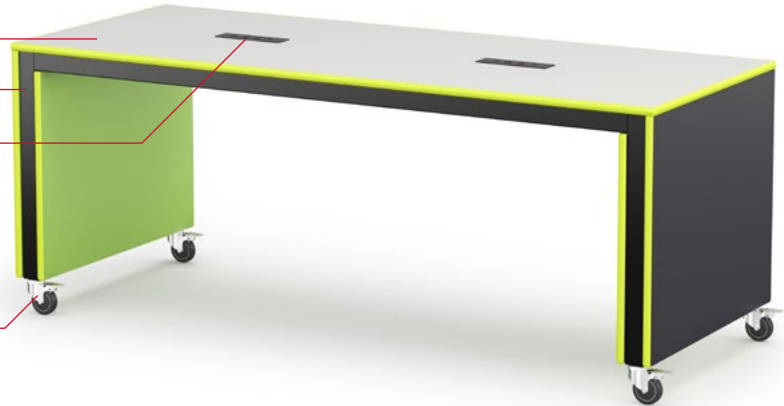

## Functional

Great for using as a social hub and gathering large groups. Available in standard and bistro height.

## Community Table Features

Laminate or Custom Top

Powder Coat Frame Finish

Power/USB Port  
*(Only Available on Alliance & Harbor Springs)*

Two Height Options

Multiple Length Options

Adjustable Glides  
*(Casters Available on Alliance)*

## Enriched Experience & Space Design

Take advantage of our FREE interior design services to determine the optimal layout and number of products for your space.

*\*Not available on all models*

Description	Top Lengths	Top Width	Heights
Alliance Collaboration Table	60"(152cm), 76"(193cm) or 96"(244cm)	30"(76cm)	30"(76cm) or 42"(107cm)
Harbor Springs	82"(208cm) or 106"(269cm)		
A-Frame			
X-Frame			