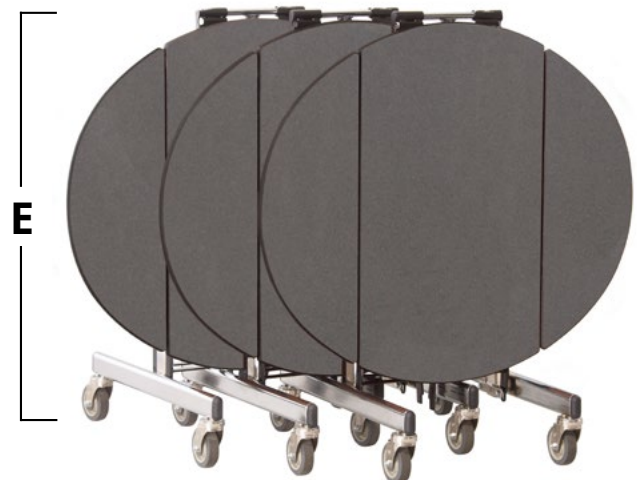

Room Service Table

Features

A Room Service Table Designed to Deliver a Premier Dining Experience. A smartly designed and smooth-rolling room service table from SICO® offers user-friendly ease for staff and guests alike — from your first-floor kitchen to your top-floor suites. A SICO® Room Service table moves subtly, smoothly and quietly and optional unit-to-unit connectors also allow one person to pick up or deliver a train of multiple tables.

Specifications

Description	Weight
Tri-Fold Oval	65 lbs. (29kg)
Tri-Fold Square	65 lbs. (29kg)
Bi-Fold Oval	63 lbs. (28kg)
Bi-Fold Square	63 lbs. (28kg)

Optional Table Guide:
Add a character (T) to the end of the Model No.

Description	Top Length	Top Width	Top Height	Top Width (Leaves Folded)
Tri-Fold Oval	36" (92cm)	42" (107cm)	30" (76cm)	Up: 28" (71cm) / Down: 23" (59cm)
Tri-Fold Square	36" (92cm)	36" (92cm)	30" (76cm)	Up: 28" (71cm) / Down: 23" (59cm)
Bi-Fold Oval	36" (92cm)	42" (107cm)	30" (76cm)	Down: 23" (59cm)
Bi-Fold Square	36" (92cm)	36" (92cm)	30" (76cm)	Down: 23" (59cm)

Storage Specifications

Description	A Footprint Length (Single Unit)	B Footprint Width (Single Unit)	C Add'l Footprint Length (per table)	D Add'l Footprint Width (per table)	E Height (Folded)
Tri-Fold Oval	42" (107cm)	28.5" (72cm)	3" (8cm)	7" (18cm)	44" (112cm)
Tri-Fold Square	36" (92cm)	28.5" (72cm)	3" (8cm)	7" (18cm)	44" (112cm)
Bi-Fold Oval	42" (107cm)	28.5" (72cm)	3" (8cm)	7" (18cm)	44" (112cm)
Bi-Fold Square	36" (92cm)	28.5" (72cm)	3" (8cm)	7" (18cm)	44" (112cm)