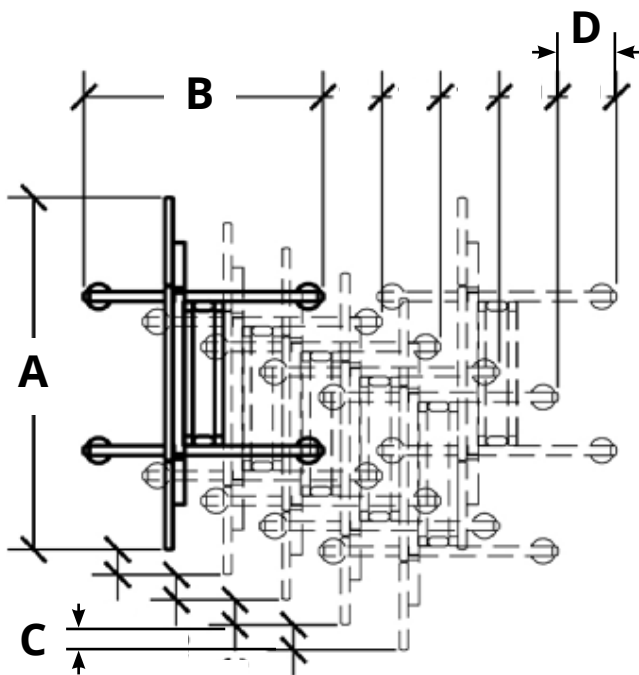

Description	Top Length	Top Width	Top Height	Top Width (Leaves Folded)
Tri-Fold Oval	36" (92cm)	42" (107cm)	30" (76cm)	Up: 28" (71cm) / Down: 23" (59cm)
Tri-Fold Square	36" (92cm)	36" (92cm)	30" (76cm)	Up: 28" (71cm) / Down: 23" (59cm)
Bi-Fold Oval	36" (92cm)	42" (107cm)	30" (76cm)	Down: 23" (59cm)
Bi-Fold Square	36" (92cm)	36" (92cm)	30" (76cm)	Down: 23" (59cm)

Storage Specifications

Description	A Footprint Length (Single Unit)	B Footprint Width (Single Unit)	C Add'l Footprint Length (per table)	D Add'l Footprint Width (per table)	E Height (Folded)
Tri-Fold Oval	42" (107cm)	28.5" (72cm)	3" (8cm)	7" (18cm)	44" (112cm)
Tri-Fold Square	36" (92cm)	28.5" (72cm)	3" (8cm)	7" (18cm)	44" (112cm)
Bi-Fold Oval	42" (107cm)	28.5" (72cm)	3" (8cm)	7" (18cm)	44" (112cm)
Bi-Fold Square	36" (92cm)	28.5" (72cm)	3" (8cm)	7" (18cm)	44" (112cm)