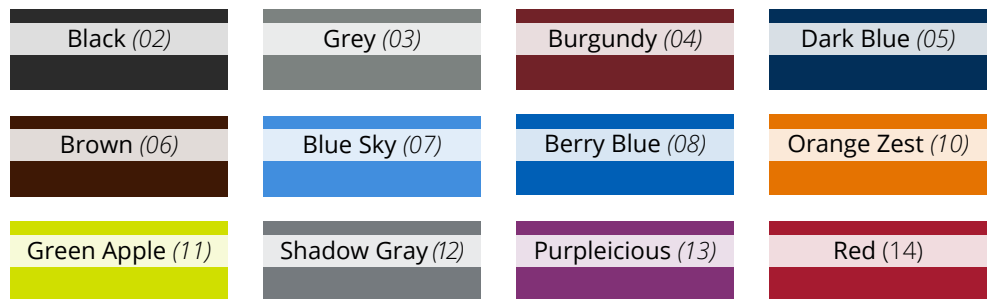

MOBILE BAR FINISH OPTIONS

Side Fascia

Laminate

Wood Veneer

Oak

Maple

Service Counter

(Laminate Surface with Armor-Edge®)

Laminate

Armor-Edge®

Service Counter

(Solid Surface)

*All options are subject to change. Colors are representative only.

CREATE YOUR OWN STYLE

Below are six examples of how you can mix and match finish options. Don't limit yourself to what you see here, create your own look that complements your brand. Visit www.sicoinc.com for a full list of finish options.

Vista

Service Counter: Solid Surface- Night Stars (9105CS)
Side Fascia: Wood Veneer- Oak (S5 Stain)

Vista

Service Counter: Solid Surface- Brooklyn Concrete (9219GS)
Side Fascia: Laminate- Calcutta Marble (4925)

Captiva

Service Counter: Solid Surface- Titanium Grey (9222SS)
Side Fascia: Wood Veneer- Maple (S2 Stain)

Captiva

Service Counter: Solid Surface- Antique White (1572SL)
Side Fascia: Laminate- Webb Oak (17013)