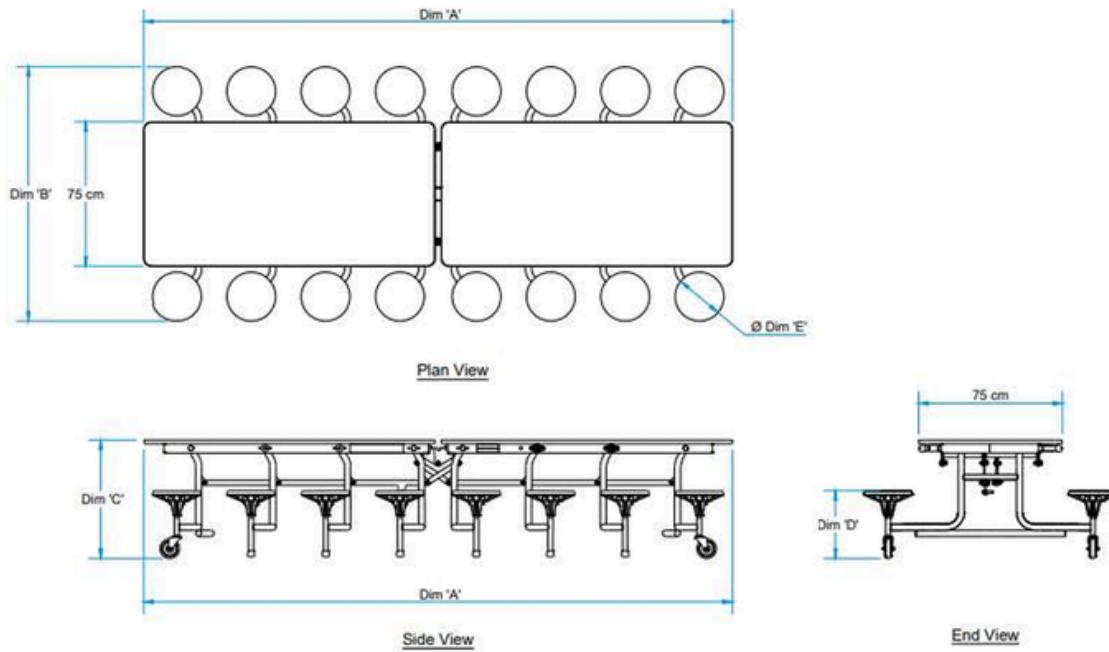

Cadet Table (TTJ) 16 Seater Rectangular Table Seating Unit

Features

This unit seats 16 young children, each with their own individual stool, encouraging comfort and independence at mealtimes or during play. The height is tailored specifically for younger age groups, making it ideal for both dining and activity use. Available in a wide range of table finishes, frame colours, and stool options to suit your school's environment and style.

- ① Heavy Duty Laminate 1"(2.3cm)
- ② Protective Armor Edge
- ③ Heavy Duty Castors
- ④ Ø25.4 cm ABS Stools

- ⑤ Gravity Lock Bar
- ⑥ Transport Lock
- ⑦ Non-Marking Glides
- ⑧ Wheelchair Access Options

SICO® ARMOR-EDGE®:

Specifications

Storage Dimensions

TTJ Series Table Seating Units [16 Seat Capacity]

Model	Seats	Table Length 'A' cm	O/A Width 'B' cm	Table Height 'C' cm	Stool Height 'D' cm	Stool Ø 'E' cm	Transit Lock Height 'F'	Transit Lock Width 'G' cm
TTJ103	16	307 [10ft]	132 [52in]	61 [24 in]	35 [13.8 in]	25.4 [10 in]	186 [73 in]	96 [38 in]