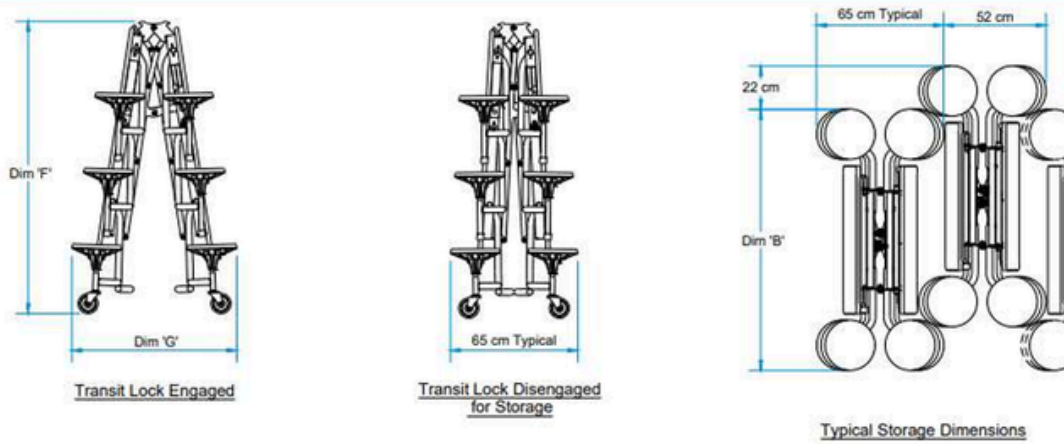

- ① Heavy Duty Laminate 1"(2.3cm)
- ② Protective Armor Edge
- ③ Heavy Duty Castors
- ④ Ø25.4 cm ABS Stools

- ⑤ Gravity Lock Bar
- ⑥ Transport Lock
- ⑦ Non-Marking Glides
- ⑧ Wheelchair Access Options

SICO® ARMOR-EDGE®:

Specifications

Storage Dimensions

TTJ Series Table Seating Units [16 Seat Capacity]

Model	Seats	Table Length 'A' cm	O/A Width 'B' cm	Table Height 'C' cm	Stool Height 'D' cm	Stool Ø 'E' cm	Transit Lock Height 'F'	Transit Lock Width 'G' cm
TTJ103	16	307 [10ft]	132 [52in]	61 [24 in]	35 [13.8 in]	25.4 [10 in]	186 [73 in]	96 [38 in]