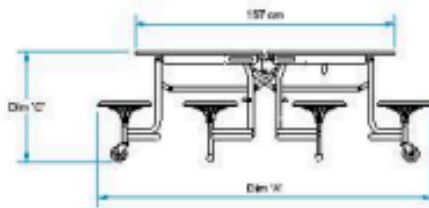

Specifications

TTB103 Series Graduate TSU

Plan View

Typical Storage Dimensions

Side View

End View

Transit Lock Engaged

Transit Lock Disengaged for Storage

TTB103B Series Table Seating Units [8 Seat Capacity]

Model	Seat	O/A Length 'A' cm	O/A Width 'B' cm	Table Height 'C' cm	Bench Height 'D' cm	Transit Lock Height 'F'	Transit Lock Width 'G' cm
TTB103B-24	8	217 [86 in]	196 [77 in]	61 [24 in]	35 [13.8 in]	123 [48.5 in]	98 [38.6 in]
TTB103B-26	8	217 [86 in]	196 [77 in]	67 [26 in]	36 [14.3 in]	128 [51.0 in]	98 [38.6 in]
TTB103B-27	8	217 [86 in]	196 [77 in]	69 [27 in]	39 [13.8 in]	131 [51.5 in]	98 [38.6 in]
TTB103B-29	8	217 [86 in]	196 [77 in]	74 [29 in]	44 [13.8 in]	136 [53.5 in]	98 [38.6 in]