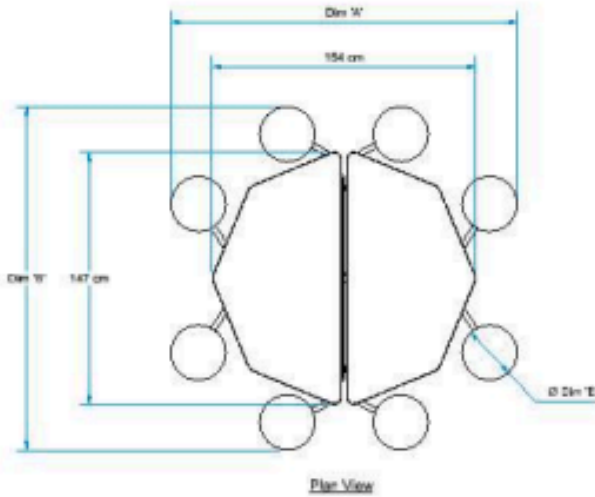

Specifications

TTB103 Series Graduate TSU

Plan View

Typical Storage Dimensions

Side View

End View

Transit Lock Engaged

Transit Lock Disengaged for Storage

TTB103B Series Table Seating Units [8 Seat Capacity]

Model	Seat	O/A Length 'A' cm	O/A Width 'B' cm	Table Height 'C' cm	Bench Height 'D' cm	Transit Lock Height 'F'	Transit Lock Width 'G' cm
TTB103B-24	8	217 [86 in]	196 [77 in]	61 [24 in]	35 [13.8 in]	123 [48.5 in]	98 [38.6 in]
TTB103B-26	8	217 [86 in]	196 [77 in]	67 [26 in]	36 [14.3 in]	128 [51.0 in]	98 [38.6 in]
TTB103B-27	8	217 [86 in]	196 [77 in]	69 [27 in]	39 [13.8 in]	131 [51.5 in]	98 [38.6 in]
TTB103B-29	8	217 [86 in]	196 [77 in]	74 [29 in]	44 [13.8 in]	136 [53.5 in]	98 [38.6 in]

Specifications

TTG63 Series Graduate TSU

TTG63 Series Table Seating Units [8 Seat Capacity]

Model	Seat	O/A Length 'A' cm	O/A Width 'B' cm	Table Height 'C' cm	Stool Height 'D' cm	Stool Ø 'E' cm	Transit Lock Height 'F'	Transit Lock Width 'G' cm
TTG63-24	8	202 [80 in]	201[79 in]	61 [24 in]	35 [13.8 in]	32.4 [13 in]	123 [48.5 in]	112 [44 in]
TTG63-26	8	202 [80 in]	201[79 in]	67 [26 in]	36 [14.3 in]	32.4 [13 in]	128 [51.0 in]	112 [44 in]
TTG63-27	8	202 [80 in]	201[79 in]	69 [27 in]	39 [13.8 in]	32.4 [13 in]	131 [51.5 in]	112 [44 in]
TTG63-29	8	202 [80 in]	201[79 in]	74 [29 in]	44 [13.8 in]	32.4 [13 in]	136 [53.5 in]	112 [44 in]