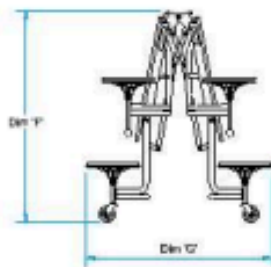

Specifications

TTB103 Series Graduate TSU

Plan View

Typical Storage Dimensions

Side View

End View

Transit Lock Engaged

Transit Lock Disengaged for Storage

TTB103B Series Table Seating Units [8 Seat Capacity]

Model	Seat	O/A Length 'A' cm	O/A Width 'B' cm	Table Height 'C' cm	Bench Height 'D' cm	Transit Lock Height 'F'	Transit Lock Width 'G' cm
TTB103B-24	8	217 [86 in]	196 [77 in]	61 [24 in]	35 [13.8 in]	123 [48.5 in]	98 [38.6 in]
TTB103B-26	8	217 [86 in]	196 [77 in]	67 [26 in]	36 [14.3 in]	128 [51.0 in]	98 [38.6 in]
TTB103B-27	8	217 [86 in]	196 [77 in]	69 [27 in]	39 [13.8 in]	131 [51.5 in]	98 [38.6 in]
TTB103B-29	8	217 [86 in]	196 [77 in]	74 [29 in]	44 [13.8 in]	136 [53.5 in]	98 [38.6 in]

Specifications

TTG63 Series Graduate TSU

TTG63 Series Table Seating Units [8 Seat Capacity]

Model	Seat	O/A Length 'A' cm	O/A Width 'B' cm	Table Height 'C' cm	Stool Height 'D' cm	Stool Ø 'E' cm	Transit Lock Height 'F'	Transit Lock Width 'G' cm
TTG63-24	8	202 [80 in]	201[79 in]	61 [24 in]	35 [13.8 in]	32.4 [13 in]	123 [48.5 in]	112 [44 in]
TTG63-26	8	202 [80 in]	201[79 in]	67 [26 in]	36 [14.3 in]	32.4 [13 in]	128 [51.0 in]	112 [44 in]
TTG63-27	8	202 [80 in]	201[79 in]	69 [27 in]	39 [13.8 in]	32.4 [13 in]	131 [51.5 in]	112 [44 in]
TTG63-29	8	202 [80 in]	201[79 in]	74 [29 in]	44 [13.8 in]	32.4 [13 in]	136 [53.5 in]	112 [44 in]