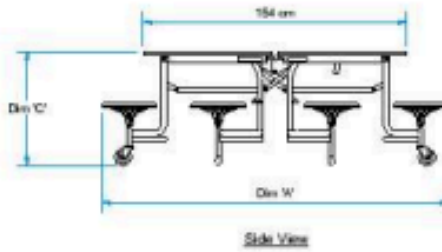

Specifications

TTB103 Series Graduate TSU

Plan View

Typical Storage Dimensions

Side View

End View

Transit Lock Engaged

Transit Lock Disengaged for Storage

TTB103B Series Table Seating Units [8 Seat Capacity]

Model	Seat	O/A Length 'A' cm	O/A Width 'B' cm	Table Height 'C' cm	Bench Height 'D' cm	Transit Lock Height 'F'	Transit Lock Width 'G' cm
TTB103B-24	8	217 [86 in]	196 [77 in]	61 [24 in]	35 [13.8 in]	123 [48.5 in]	98 [38.6 in]
TTB103B-26	8	217 [86 in]	196 [77 in]	67 [26 in]	36 [14.3 in]	128 [51.0 in]	98 [38.6 in]
TTB103B-27	8	217 [86 in]	196 [77 in]	69 [27 in]	39 [13.8 in]	131 [51.5 in]	98 [38.6 in]
TTB103B-29	8	217 [86 in]	196 [77 in]	74 [29 in]	44 [13.8 in]	136 [53.5 in]	98 [38.6 in]

Specifications

TTG63 Series Graduate TSU

TTG63 Series Table Seating Units [8 Seat Capacity]

Model	Seat	O/A Length 'A' cm	O/A Width 'B' cm	Table Height 'C' cm	Stool Height 'D' cm	Stool Ø 'E' cm	Transit Lock Height 'F'	Transit Lock Width 'G' cm
TTG63-24	8	202 [80 in]	201[79 in]	61 [24 in]	35 [13.8 in]	32.4 [13 in]	123 [48.5 in]	112 [44 in]
TTG63-26	8	202 [80 in]	201[79 in]	67 [26 in]	36 [14.3 in]	32.4 [13 in]	128 [51.0 in]	112 [44 in]
TTG63-27	8	202 [80 in]	201[79 in]	69 [27 in]	39 [13.8 in]	32.4 [13 in]	131 [51.5 in]	112 [44 in]
TTG63-29	8	202 [80 in]	201[79 in]	74 [29 in]	44 [13.8 in]	32.4 [13 in]	136 [53.5 in]	112 [44 in]