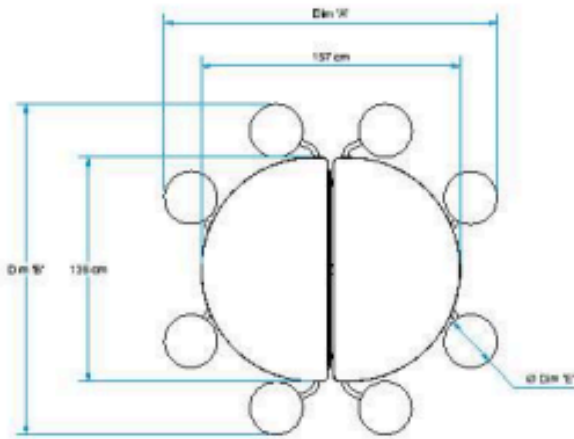

Graduate Table (TTB) 8 Seater Rectangular Table Seating Unit

Features

This oval shape table, with the option of stool or bench seating, is ideal for senior students and provides comfortable seating for both children and adults. Designed to maximise space, these tables can seat up to 30% more students than standard tables and chairs.

Specifications

TTB103 Series Graduate TSU

Plan View

Typical Storage Dimensions

Side View

End View

Transit Lock Engaged

Transit Lock Disengaged for Storage

TTB103B Series Table Seating Units [8 Seat Capacity]

Model	Seat	O/A Length 'A' cm	O/A Width 'B' cm	Table Height 'C' cm	Bench Height 'D' cm	Transit Lock Height 'F'	Transit Lock Width 'G' cm
TTB103B-24	8	217 [86 in]	196 [77 in]	61 [24 in]	35 [13.8 in]	123 [48.5 in]	98 [38.6 in]
TTB103B-26	8	217 [86 in]	196 [77 in]	67 [26 in]	36 [14.3 in]	128 [51.0 in]	98 [38.6 in]
TTB103B-27	8	217 [86 in]	196 [77 in]	69 [27 in]	39 [13.8 in]	131 [51.5 in]	98 [38.6 in]
TTB103B-29	8	217 [86 in]	196 [77 in]	74 [29 in]	44 [13.8 in]	136 [53.5 in]	98 [38.6 in]

Specifications

TTG63 Series Graduate TSU

TTG63 Series Table Seating Units [8 Seat Capacity]

Model	Seat	O/A Length 'A' cm	O/A Width 'B' cm	Table Height 'C' cm	Stool Height 'D' cm	Stool Ø 'E' cm	Transit Lock Height 'F'	Transit Lock Width 'G' cm
TTG63-24	8	202 [80 in]	201[79 in]	61 [24 in]	35 [13.8 in]	32.4 [13 in]	123 [48.5 in]	112 [44 in]
TTG63-26	8	202 [80 in]	201[79 in]	67 [26 in]	36 [14.3 in]	32.4 [13 in]	128 [51.0 in]	112 [44 in]
TTG63-27	8	202 [80 in]	201[79 in]	69 [27 in]	39 [13.8 in]	32.4 [13 in]	131 [51.5 in]	112 [44 in]
TTG63-29	8	202 [80 in]	201[79 in]	74 [29 in]	44 [13.8 in]	32.4 [13 in]	136 [53.5 in]	112 [44 in]