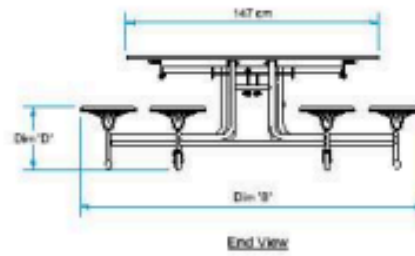

Specifications

TTG63 Series Graduate TSU

TTG63 Series Table Seating Units [8 Seat Capacity]

Model	Seat	O/A Length 'A' cm	O/A Width 'B' cm	Table Height 'C' cm	Stool Height 'D' cm	Stool Ø 'E' cm	Transit Lock Height 'F'	Transit Lock Width 'G' cm
TTG63-24	8	202 [80 in]	201[79 in]	61 [24 in]	35 [13.8 in]	32.4 [13 in]	123 [48.5 in]	112 [44 in]
TTG63-26	8	202 [80 in]	201[79 in]	67 [26 in]	36 [14.3 in]	32.4 [13 in]	128 [51.0 in]	112 [44 in]
TTG63-27	8	202 [80 in]	201[79 in]	69 [27 in]	39 [13.8 in]	32.4 [13 in]	131 [51.5 in]	112 [44 in]
TTG63-29	8	202 [80 in]	201[79 in]	74 [29 in]	44 [13.8 in]	32.4 [13 in]	136 [53.5 in]	112 [44 in]