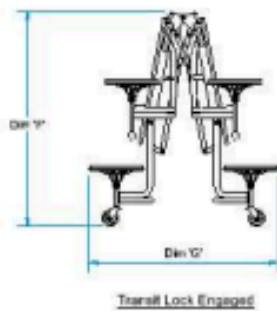

Specifications

TTB103 Series Graduate TSU

Plan View

Typical Storage Dimensions

Side View

End View

Transit Lock Engaged

Transit Lock Disengaged for Storage

TTB103B Series Table Seating Units [8 Seat Capacity]

Model	Seat	O/A Length 'A' cm	O/A Width 'B' cm	Table Height 'C' cm	Bench Height 'D' cm	Transit Lock Height 'F'	Transit Lock Width 'G' cm
TTB103B-24	8	217 [86 in]	196 [77 in]	61 [24 in]	35 [13.8 in]	123 [48.5 in]	98 [38.6 in]
TTB103B-26	8	217 [86 in]	196 [77 in]	67 [26 in]	36 [14.3 in]	128 [51.0 in]	98 [38.6 in]
TTB103B-27	8	217 [86 in]	196 [77 in]	69 [27 in]	39 [13.8 in]	131 [51.5 in]	98 [38.6 in]
TTB103B-29	8	217 [86 in]	196 [77 in]	74 [29 in]	44 [13.8 in]	136 [53.5 in]	98 [38.6 in]

Specifications

TTG63 Series Graduate TSU

TTG63 Series Table Seating Units [8 Seat Capacity]

Model	Seat	O/A Length 'A' cm	O/A Width 'B' cm	Table Height 'C' cm	Stool Height 'D' cm	Stool Ø 'E' cm	Transit Lock Height 'F'	Transit Lock Width 'G' cm
TTG63-24	8	202 [80 in]	201[79 in]	61 [24 in]	35 [13.8 in]	32.4 [13 in]	123 [48.5 in]	112 [44 in]
TTG63-26	8	202 [80 in]	201[79 in]	67 [26 in]	36 [14.3 in]	32.4 [13 in]	128 [51.0 in]	112 [44 in]
TTG63-27	8	202 [80 in]	201[79 in]	69 [27 in]	39 [13.8 in]	32.4 [13 in]	131 [51.5 in]	112 [44 in]
TTG63-29	8	202 [80 in]	201[79 in]	74 [29 in]	44 [13.8 in]	32.4 [13 in]	136 [53.5 in]	112 [44 in]