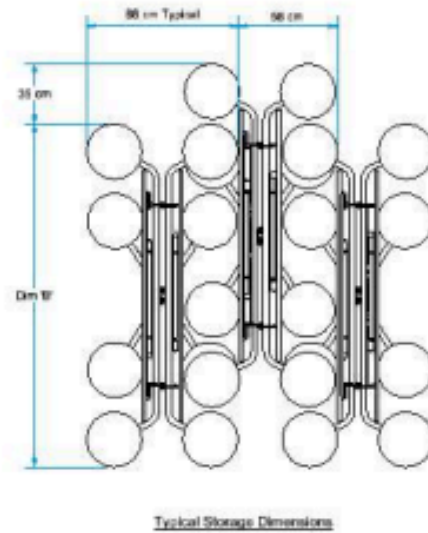

Graduate Table (TTB) 8 Seater Rectangular Table Seating Unit

Features

This oval shape table, with the option of stool or bench seating, is ideal for senior students and provides comfortable seating for both children and adults. Designed to maximise space, these tables can seat up to 30% more students than standard tables and chairs.

Specifications

TTB103 Series Graduate TSU

Plan View

Typical Storage Dimensions

Side View

End View

Transit Lock Engaged

Transit Lock Disengaged for Storage

TTB103B Series Table Seating Units [8 Seat Capacity]

Model	Seat	O/A Length 'A' cm	O/A Width 'B' cm	Table Height 'C' cm	Bench Height 'D' cm	Transit Lock Height 'F'	Transit Lock Width 'G' cm
TTB103B-24	8	217 [86 in]	196 [77 in]	61 [24 in]	35 [13.8 in]	123 [48.5 in]	98 [38.6 in]
TTB103B-26	8	217 [86 in]	196 [77 in]	67 [26 in]	36 [14.3 in]	128 [51.0 in]	98 [38.6 in]
TTB103B-27	8	217 [86 in]	196 [77 in]	69 [27 in]	39 [13.8 in]	131 [51.5 in]	98 [38.6 in]
TTB103B-29	8	217 [86 in]	196 [77 in]	74 [29 in]	44 [13.8 in]	136 [53.5 in]	98 [38.6 in]

Specifications

TTG63 Series Graduate TSU

TTG63 Series Table Seating Units [8 Seat Capacity]

Model	Seat	O/A Length 'A' cm	O/A Width 'B' cm	Table Height 'C' cm	Stool Height 'D' cm	Stool Ø 'E' cm	Transit Lock Height 'F'	Transit Lock Width 'G' cm
TTG63-24	8	202 [80 in]	201[79 in]	61 [24 in]	35 [13.8 in]	32.4 [13 in]	123 [48.5 in]	112 [44 in]
TTG63-26	8	202 [80 in]	201[79 in]	67 [26 in]	36 [14.3 in]	32.4 [13 in]	128 [51.0 in]	112 [44 in]
TTG63-27	8	202 [80 in]	201[79 in]	69 [27 in]	39 [13.8 in]	32.4 [13 in]	131 [51.5 in]	112 [44 in]
TTG63-29	8	202 [80 in]	201[79 in]	74 [29 in]	44 [13.8 in]	32.4 [13 in]	136 [53.5 in]	112 [44 in]