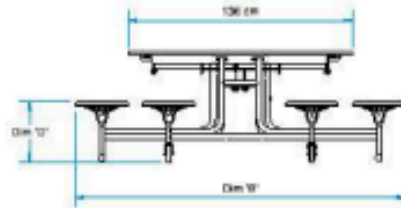

Specifications

TTB103 Series Graduate TSU

Plan View

Typical Storage Dimensions

Side View

End View

Transit Lock Engaged

Transit Lock Disengaged for Storage

TTB103B Series Table Seating Units [8 Seat Capacity]

Model	Seat	O/A Length 'A' cm	O/A Width 'B' cm	Table Height 'C' cm	Bench Height 'D' cm	Transit Lock Height 'F'	Transit Lock Width 'G' cm
TTB103B-24	8	217 [86 in]	196 [77 in]	61 [24 in]	35 [13.8 in]	123 [48.5 in]	98 [38.6 in]
TTB103B-26	8	217 [86 in]	196 [77 in]	67 [26 in]	36 [14.3 in]	128 [51.0 in]	98 [38.6 in]
TTB103B-27	8	217 [86 in]	196 [77 in]	69 [27 in]	39 [13.8 in]	131 [51.5 in]	98 [38.6 in]
TTB103B-29	8	217 [86 in]	196 [77 in]	74 [29 in]	44 [13.8 in]	136 [53.5 in]	98 [38.6 in]

Specifications

TTG63 Series Graduate TSU

TTG63 Series Table Seating Units [8 Seat Capacity]

Model	Seat	O/A Length 'A' cm	O/A Width 'B' cm	Table Height 'C' cm	Stool Height 'D' cm	Stool Ø 'E' cm	Transit Lock Height 'F'	Transit Lock Width 'G' cm
TTG63-24	8	202 [80 in]	201[79 in]	61 [24 in]	35 [13.8 in]	32.4 [13 in]	123 [48.5 in]	112 [44 in]
TTG63-26	8	202 [80 in]	201[79 in]	67 [26 in]	36 [14.3 in]	32.4 [13 in]	128 [51.0 in]	112 [44 in]
TTG63-27	8	202 [80 in]	201[79 in]	69 [27 in]	39 [13.8 in]	32.4 [13 in]	131 [51.5 in]	112 [44 in]
TTG63-29	8	202 [80 in]	201[79 in]	74 [29 in]	44 [13.8 in]	32.4 [13 in]	136 [53.5 in]	112 [44 in]