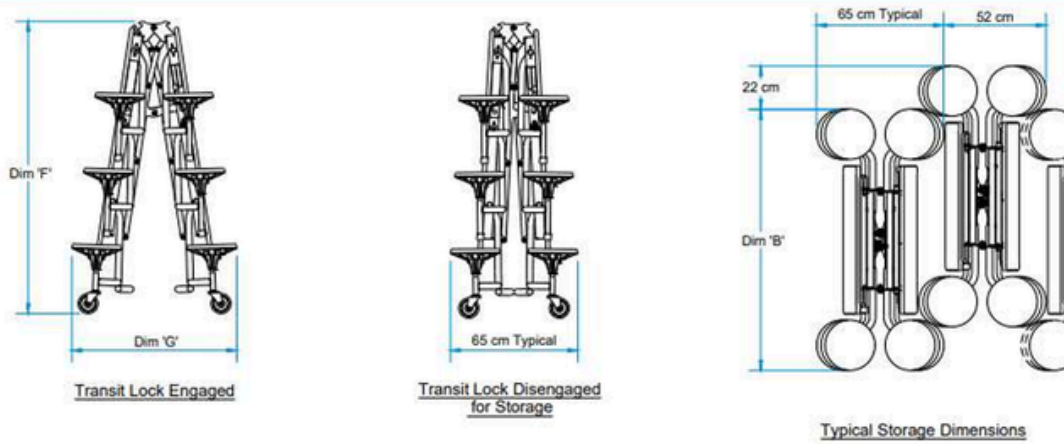

- ① Heavy Duty Laminate 1"(2.3cm)
- ② Protective Armor Edge
- ③ Heavy Duty Castors
- ④ Ø25.4 cm ABS Stools

- ⑤ Gravity Lock Bar
- ⑥ Transport Lock
- ⑦ Non-Marking Glides
- ⑧ Wheelchair Access Options

SICO® ARMOR-EDGE®:

Specifications

Storage Dimensions

TTK Series Table Seating Units [12 Seat Capacity]

Model	Seats	Table Length 'A' cm	O/A Width 'B' cm	Table Height 'C' cm	Stool Height 'D' cm	Stool Ø 'E' cm	Transit Lock Height 'F'	Transit Lock Width 'G' cm
TTK103	12	245 [8ft]	132 [52in]	61 [24 in]	35 [13.8 in]	25.4 [10 in]	148 [58 in]	84 [33 in]