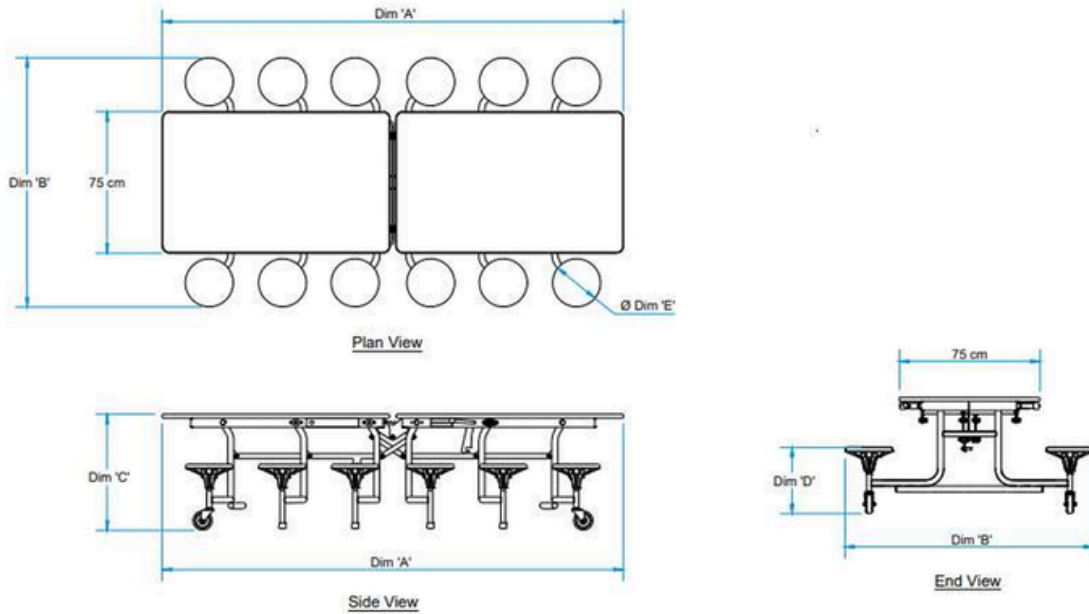

Kindergarten Table (TTK) 12 Seater Rectangular Table Seating Unit

Features

This unit seats 12 young children, each with their own individual stool, encouraging comfort and independence at mealtimes or during play. The height is tailored specifically for younger age groups, making it ideal for both dining and activity use. Available in a wide range of table finishes, frame colours, and stool options to suit your school's environment and style.

- ① Heavy Duty Laminate 1"(2.3cm)
- ② Protective Armor Edge
- ③ Heavy Duty Castors
- ④ Ø25.4 cm ABS Stools

- ⑤ Gravity Lock Bar
- ⑥ Transport Lock
- ⑦ Non-Marking Glides
- ⑧ Wheelchair Access Options

SICO® ARMOR-EDGE®:

Specifications

Storage Dimensions

TTK Series Table Seating Units [12 Seat Capacity]

Model	Seats	Table Length 'A' cm	O/A Width 'B' cm	Table Height 'C' cm	Stool Height 'D' cm	Stool Ø 'E' cm	Transit Lock Height 'F'	Transit Lock Width 'G' cm
TTK103	12	245 [8ft]	132 [52in]	61 [24 in]	35 [13.8 in]	25.4 [10 in]	148 [58 in]	84 [33 in]