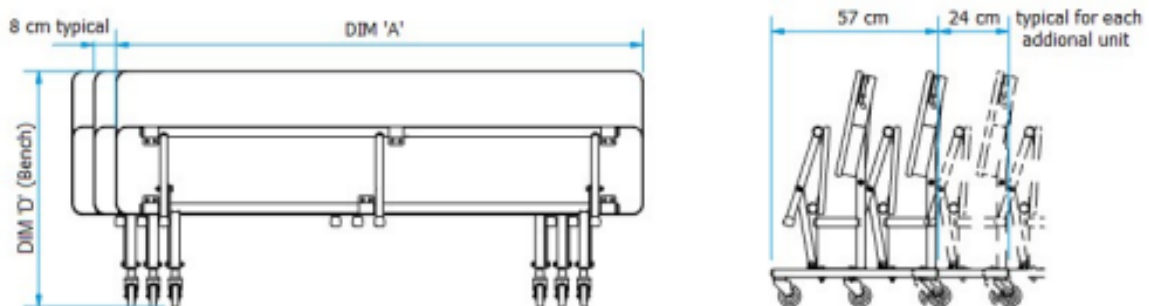

Storage Dimensions

Note: Stagger units in groups of 3, then repeat to minimise storage space requirements