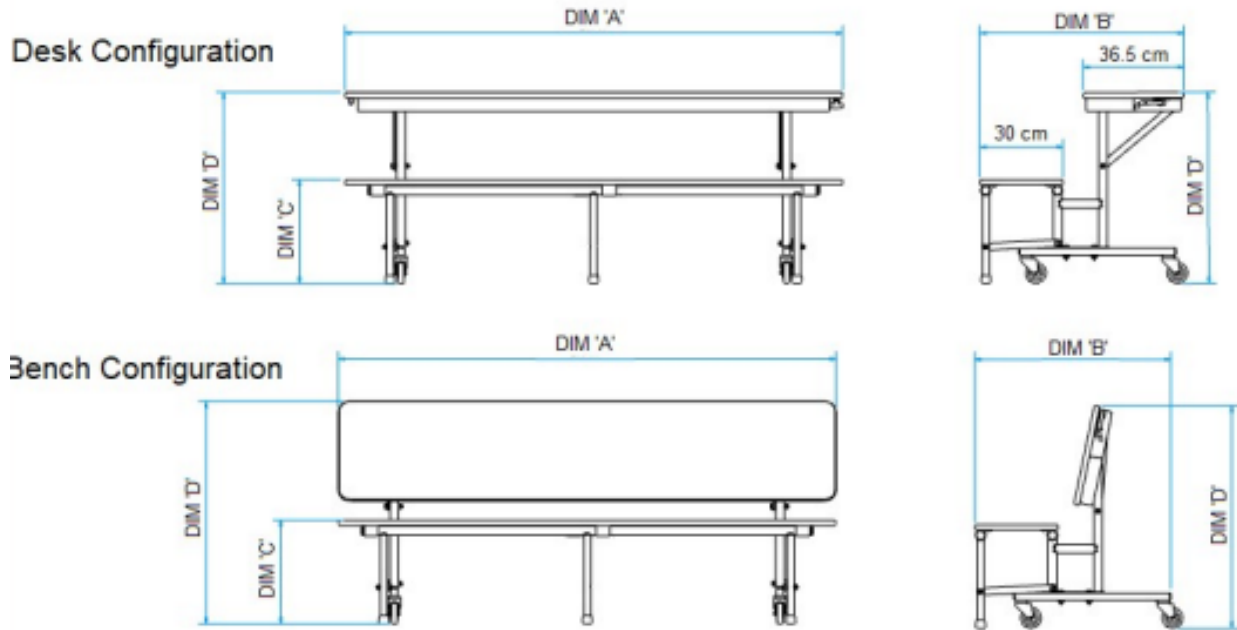

Specifications

TEA & TEC Series 2800 Bench Unit