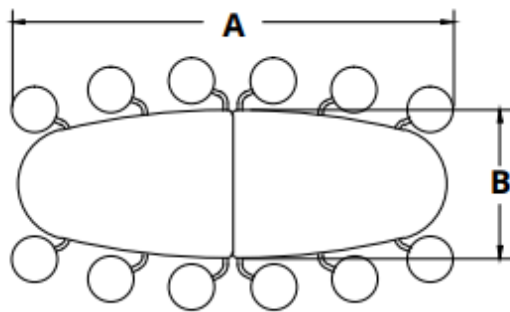

Communicator Table (TTQ) 12 Seat Exterior Table Seating Unit

Features

The Communicator-style table is designed to encourage conversation, collaboration and connection. Suitable for senior students or adults, it's ideal for dining areas or breakout spaces. The smooth oval shape promotes inclusivity, while the table easily folds in two for effortless movement and compact storage.

Specifications

Ordering Information

Description	Seating Capacity	Weight
Communicator	12	249 lbs. (113kg)
Communicator - ADA	12 (8 Stools/4 Wheelchairs)	235 lbs. (107kg)

In-Use Dimensions

Description	A Table Top Length	B Table Top Width	C Table Top Height
Communicator	10' (305cm)	42" (76cm)	27" (69cm) or 30" (76cm)
Communicator - ADA	10' (305cm)	42" (76cm)	30" (76cm)

Specifications

Model	Seats	Table Length (A)	Overall Width (B)	Table Height (C)	Packed Volume (m ³)	Add. Packed Volume	Weight (kg)
TTQ53-29	12	73.9 cm [29 in]	43.5 cm [17.1 in]	194 cm [76.4 in]	2.79	5.03	114
TTQ53-27	12	68.8 cm [27 in]	38.4 cm [15.1 in]	189 cm [74.4 in]	2.72	4.9	110
TTQ53-26	12	66.3 cm [26 in]	35.9 cm [14.1 in]	186.5 cm [73.4 in]	2.68	4.84	108