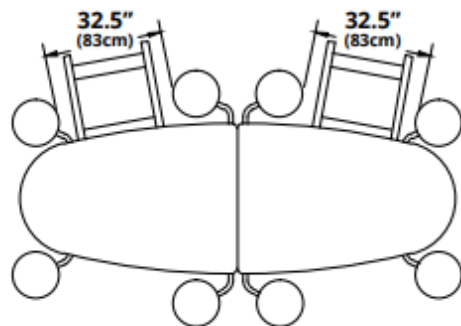

Communicator Table (TTQ) 12 Seat Exterior Table Seating Unit

Features

The Communicator-style table is designed to encourage conversation, collaboration and connection. Suitable for senior students or adults, it's ideal for dining areas or breakout spaces. The smooth oval shape promotes inclusivity, while the table easily folds in two for effortless movement and compact storage.

Specifications

Ordering Information

Description	Seating Capacity	Weight
Communicator	12	249 lbs. (113kg)
Communicator - ADA	12 (8 Stools/4 Wheelchairs)	235 lbs. (107kg)

In-Use Dimensions

Description	A Table Top Length	B Table Top Width	C Table Top Height
Communicator	10' (305cm)	42" (76cm)	27" (69cm) or 30" (76cm)
Communicator - ADA	10' (305cm)	42" (76cm)	30" (76cm)

Specifications

Model	Seats	Table Length (A)	Overall Width (B)	Table Height (C)	Packed Volume (m ³)	Add. Packed Volume	Weight (kg)
TTQ53-29	12	73.9 cm [29 in]	43.5 cm [17.1 in]	194 cm [76.4 in]	2.79	5.03	114
TTQ53-27	12	68.8 cm [27 in]	38.4 cm [15.1 in]	189 cm [74.4 in]	2.72	4.9	110
TTQ53-26	12	66.3 cm [26 in]	35.9 cm [14.1 in]	186.5 cm [73.4 in]	2.68	4.84	108