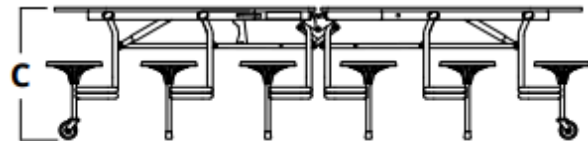

Communicator Table (TTQ) 12 Seat Exterior Table Seating Unit

Features

The Communicator-style table is designed to encourage conversation, collaboration and connection. Suitable for senior students or adults, it's ideal for dining areas or breakout spaces. The smooth oval shape promotes inclusivity, while the table easily folds in two for effortless movement and compact storage.

- ① Heavy Duty Laminate Tops
- ② Heavy Duty Exterior Grade Powder Coat
- ③ Heavy Duty Castors
- ④ Ø.33 cm ABS Stools
- ⑤ Gravity Lock Bar
- ⑥ Transport Lock
- ⑦ Non-Marking Glides

SICO® ARMOR-EDGE®:

The most durable edge available. Provides an incredibly tough edge to take hard everyday abuse without damage. Hermetically seals the tabletop for sanitary purposes and prevents moisture from entering.

Specifications

Ordering Information

Description	Seating Capacity	Weight
Communicator	12	249 lbs. (113kg)
Communicator - ADA	12 (8 Stools/4 Wheelchairs)	235 lbs. (107kg)

In-Use Dimensions

Description	A Table Top Length	B Table Top Width	C Table Top Height
Communicator	10' (305cm)	42" (76cm)	27" (69cm) or 30" (76cm)
Communicator - ADA	10' (305cm)	42" (76cm)	30" (76cm)

Specifications

Model	Seats	Table Length (A)	Overall Width (B)	Table Height (C)	Packed Volume (m ³)	Add. Packed Volume	Weight (kg)
TTQ53-29	12	73.9 cm [29 in]	43.5 cm [17.1 in]	194 cm [76.4 in]	2.79	5.03	114
TTQ53-27	12	68.8 cm [27 in]	38.4 cm [15.1 in]	189 cm [74.4 in]	2.72	4.9	110
TTQ53-26	12	66.3 cm [26 in]	35.9 cm [14.1 in]	186.5 cm [73.4 in]	2.68	4.84	108