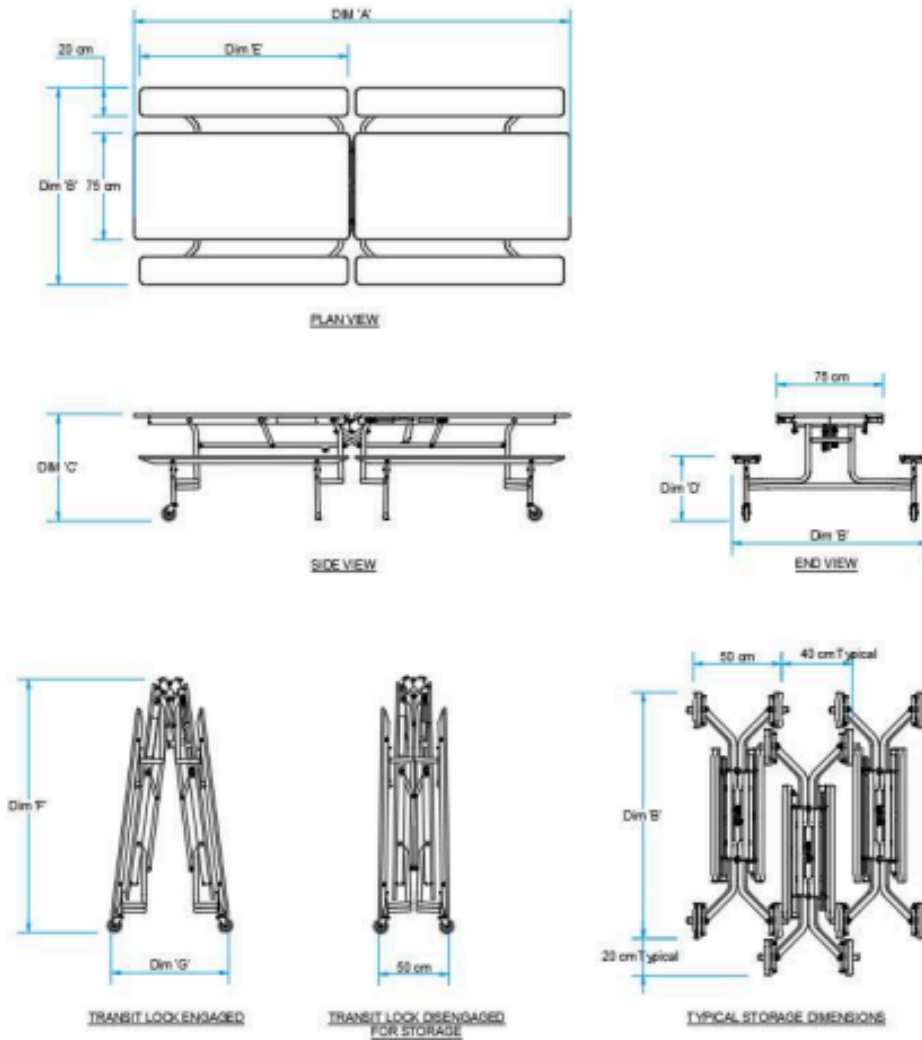

Senior Bench Table (TTX) 12 Seater Rectangular Table Seating Unit

Features

The Bench Table Seating Unit is designed to deliver maximum value without compromising on functionality. For schools looking for flexible, space-efficient solutions, this unit seats up to 16 primary-age children or 12 adults. Built for everyday use, it's a reliable and cost-effective choice for dining, group activities or learning environments.

- ① Heavy Duty Laminate 1"(2.3cm)
- ② Protective Armor Edge
- ③ Heavy Duty Castors

- ④ Gravity Lock Bar
- ⑤ Transport Lock
- ⑥ Non-Marking Glides

SICO® ARMOR-EDGE®:

The most durable edge available. Provides an incredibly tough edge to take hard everyday abuse without damage. Hermetically seals the tabletop for sanitary purposes and prevents moisture from entering.

Specifications

TTX13 Series Bench Table Seating Units

Model	Table Length 'A' cm	O/A Width 'B' cm	Table Height 'C' cm	Bench Height 'D' cm	Bench Length 'E' cm	Transit Lock Height 'F' cm	Transit Lock Width 'G' cm
TTX13-B-26	307 [10 ft]	138 [54in]	67 [26 in]	38 [14.8 in]	147 [58 in]	178 [70 in]	83 [32.6 in]
TTX13-B-27	307 [10 ft]	138 [54in]	70 [27 in]	40 [15.8 in]	147 [58 in]	180 [71 in]	83 [32.6 in]
TTX13-B-29	307 [10 ft]	138 [54in]	75 [29 in]	45 [17.8 in]	147 [58 in]	185 [73 in]	83 [32.6 in]